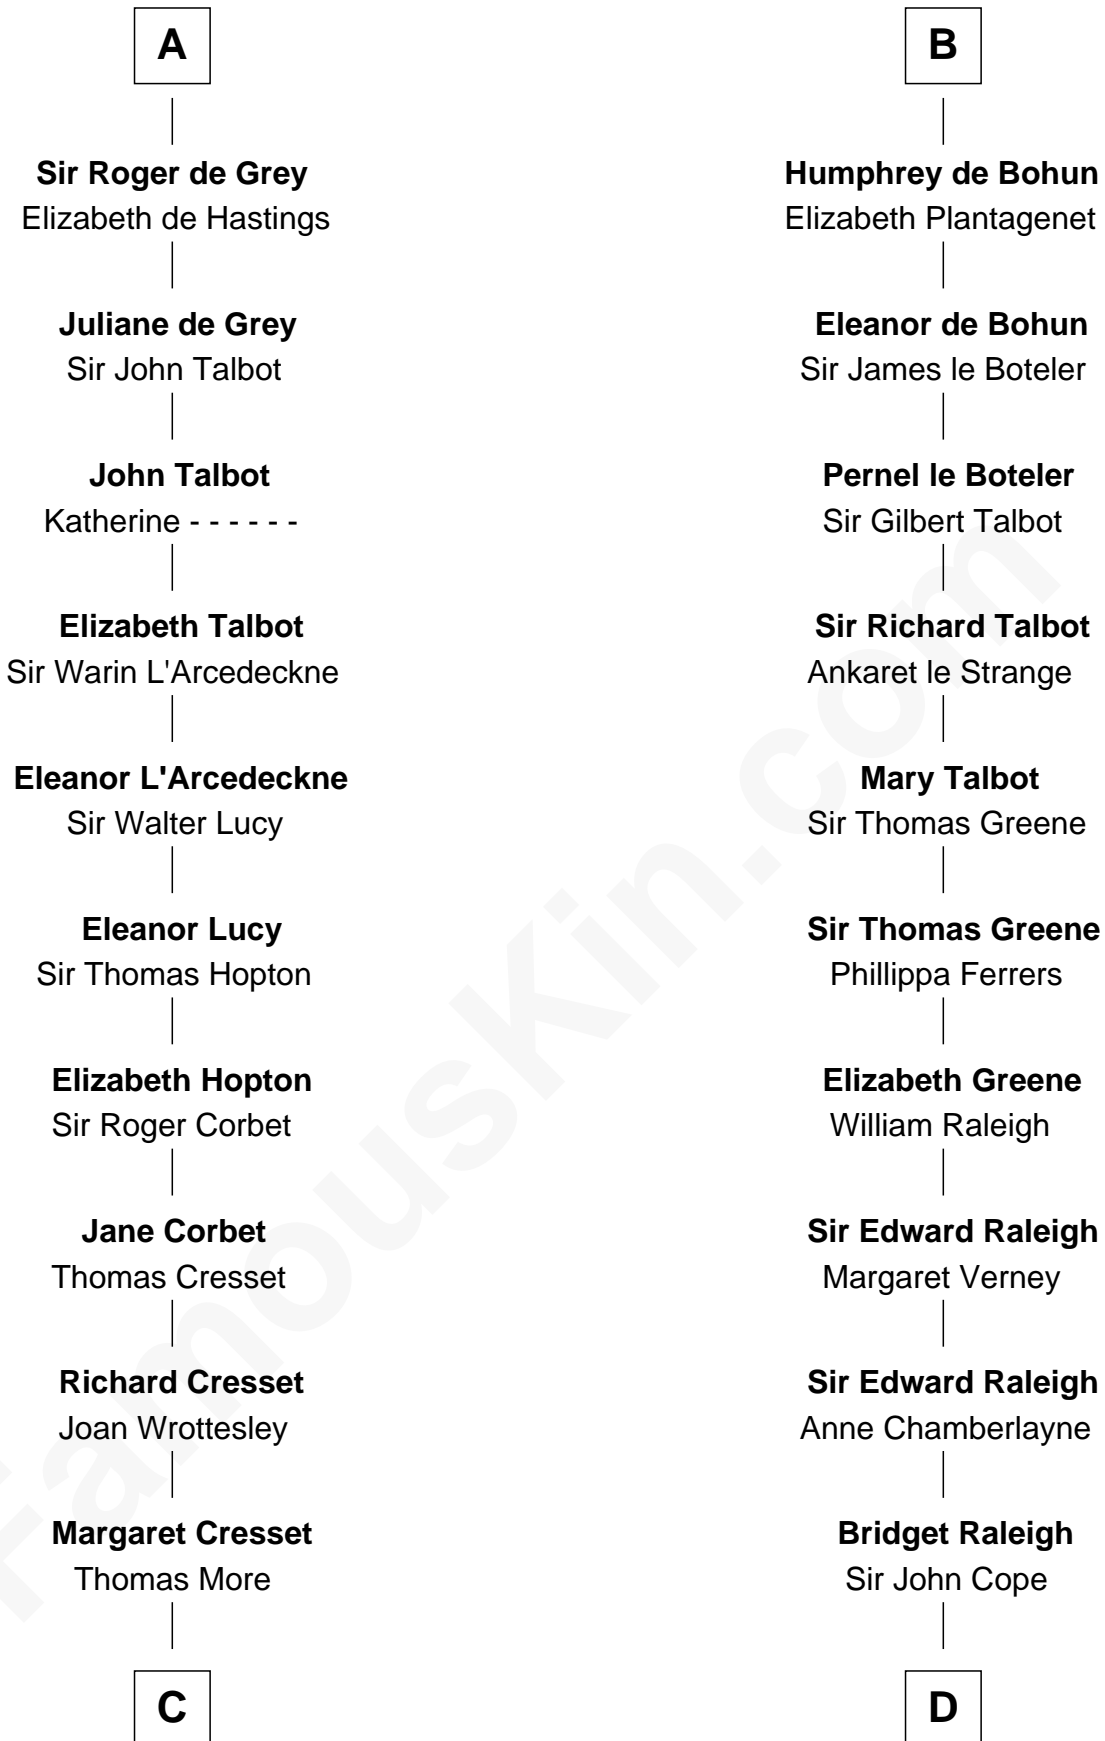

MAYFLOWER

FamousKin.com Relationship Chart of

Richard More

(c1614 - c1696) *Mayflower* passenger 1620

19th cousin 2 times removed of

Jonathan Swift

Author of Gulliver's Travels

Bernard de Neufmarche

Sir Humphrey de Bohun

Maud of Eu

Sir Humphrey de Bohun

Eleanor de Braiose

Humphrey de Bohun

Maud de Fiennes

B

C

Jasper More
Elizabeth Smalley

Katherine More
Col. Samuel More

Richard More
Mayflower passenger 1620

D

Elizabeth Cope
John Dryden

Nicholas Dryden
Mary Emyley

Elizabeth Dryden
Rev. Thomas Swift

Jonathan Swift
Abigail Erick