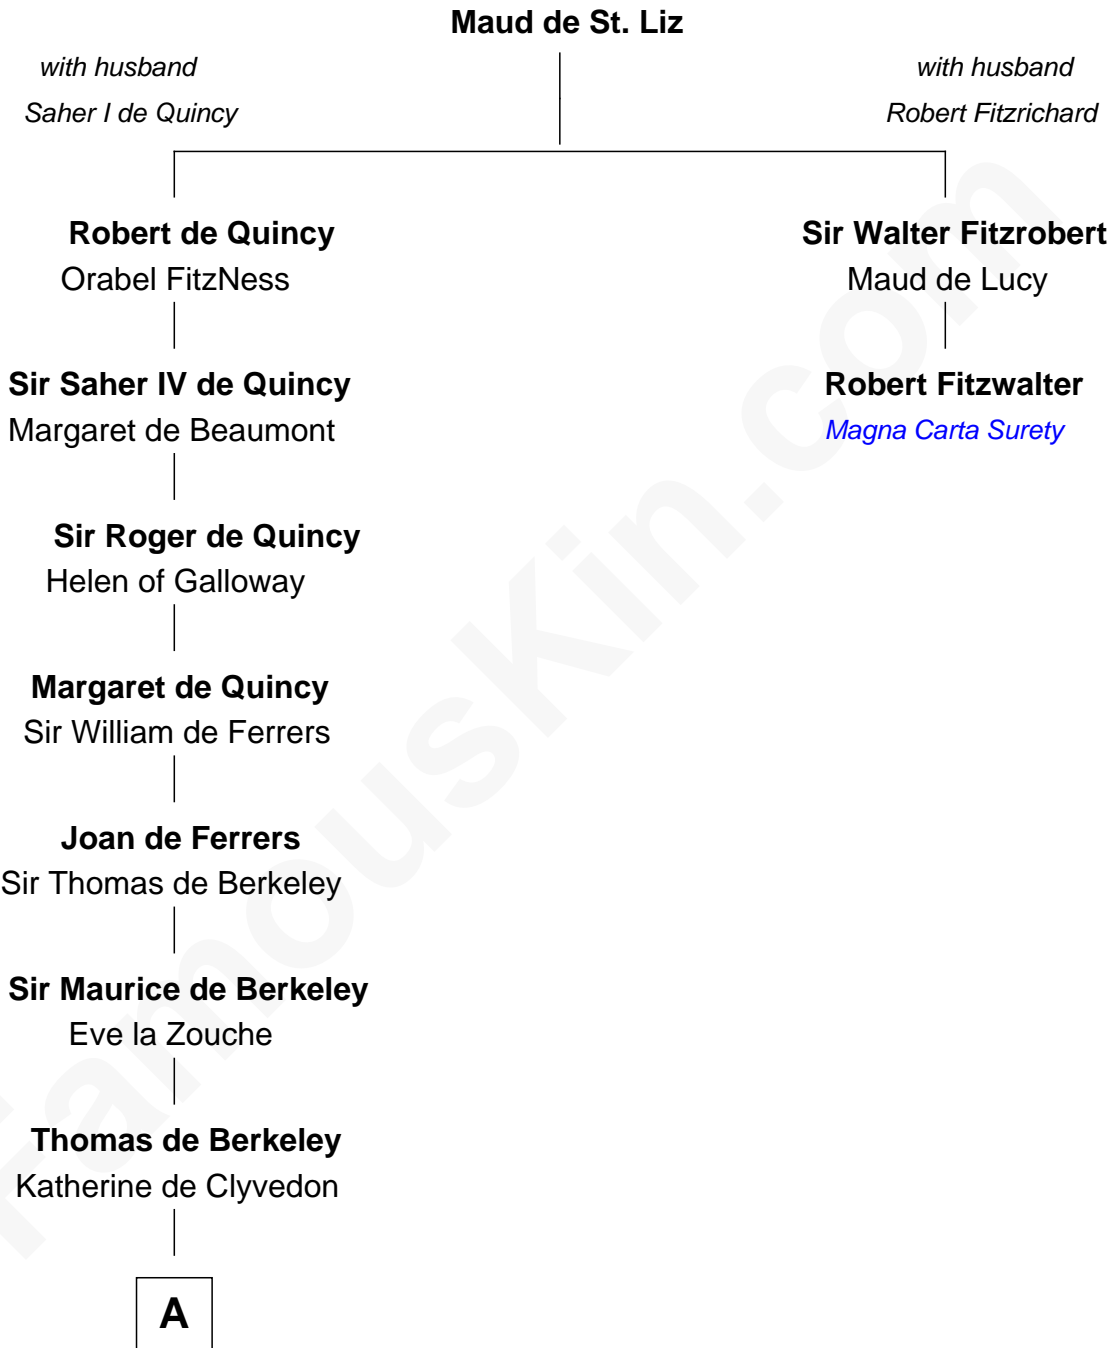

MAYFLOWER

FamousKin.com Relationship Chart of

Richard More

(c1614 - c1696) Mayflower passenger 1620

1st cousin 14 times removed of

Robert Fitzwalter

Magna Carta Surety

A

—
Jasper More
Elizabeth Smalley

—
Katherine More
Col. Samuel More

—
Richard More

Mayflower passenger 1620