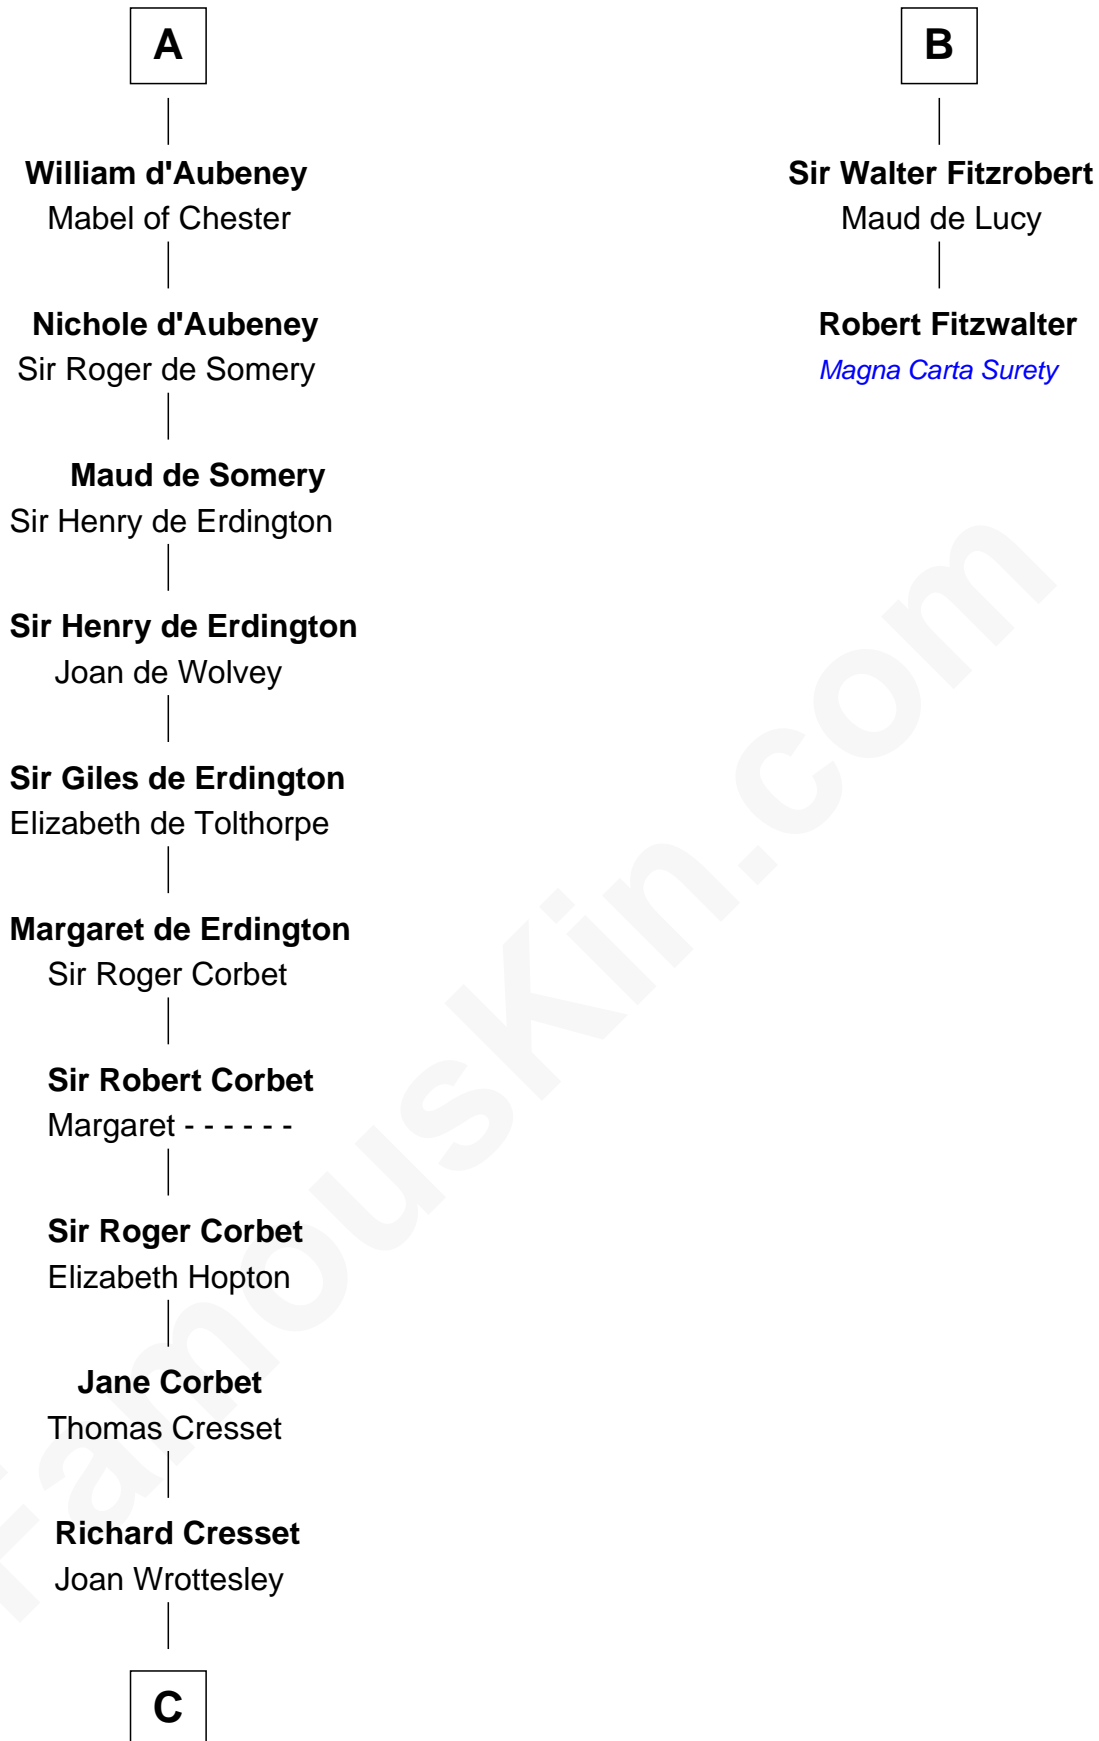

Judith of Lens

Waltheof II of Northumbria

Maud of Northumberland

Simon I de St. Liz

Maud de St. Liz

Robert Fitzrichard

B

C