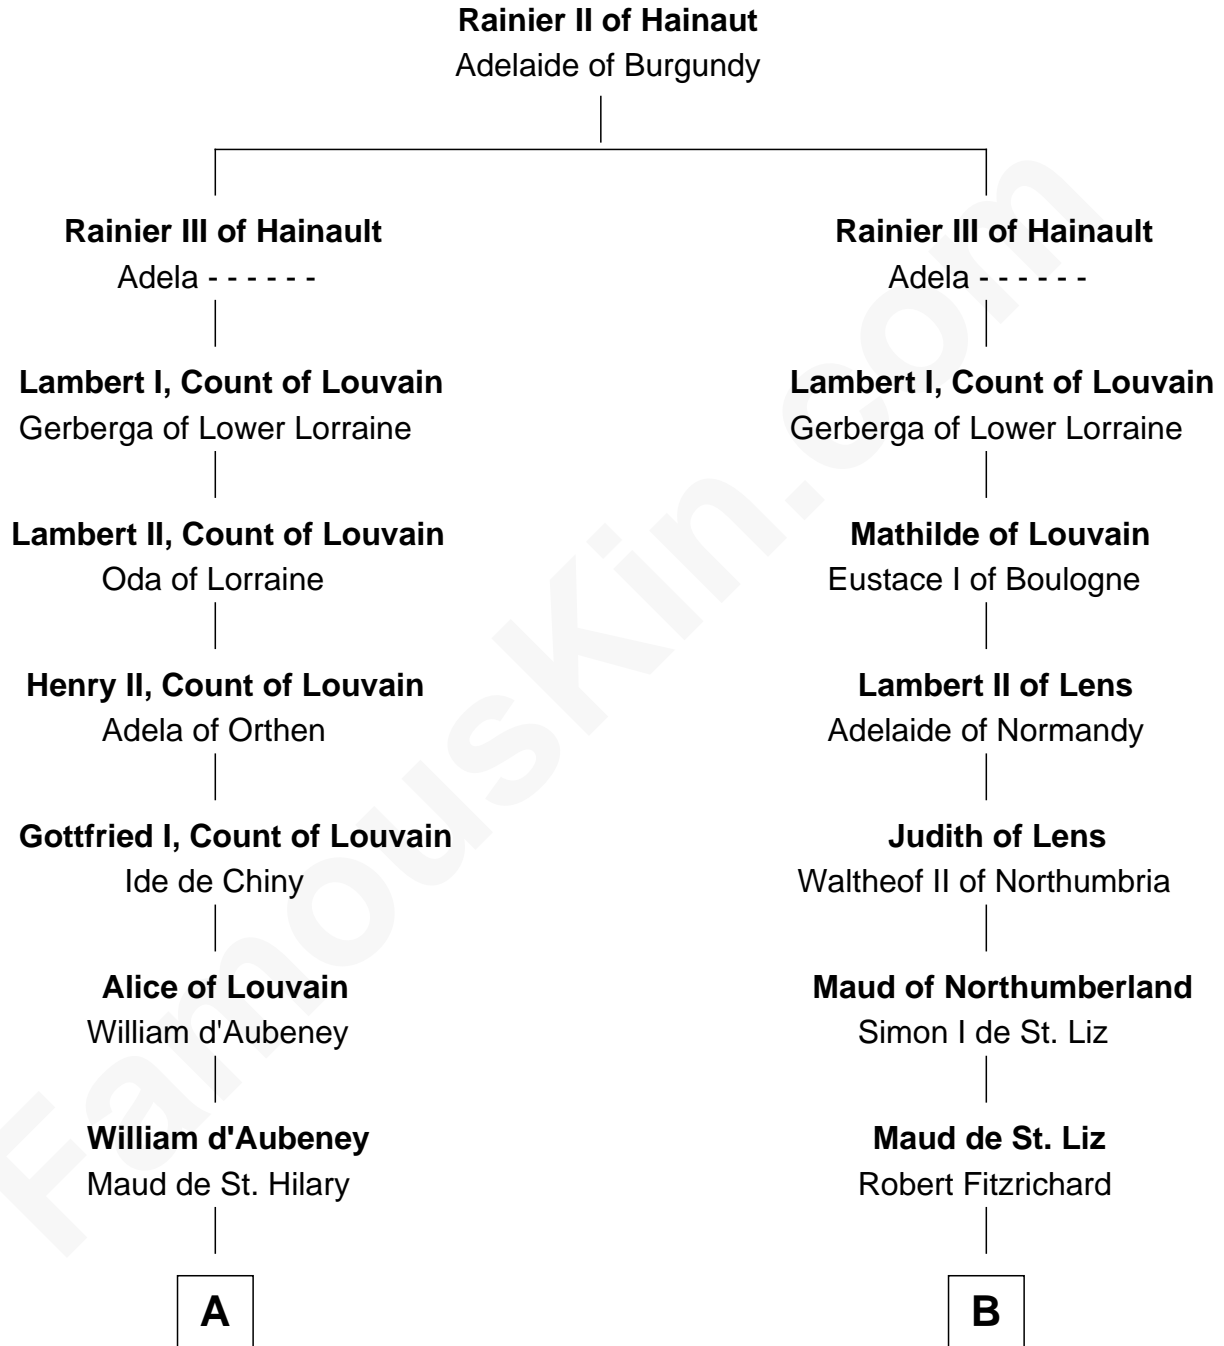

MAYFLOWER

FamousKin.com Relationship Chart of

Richard More

(c1614 - c1696) Mayflower passenger 1620

8th cousin 12 times removed of

Robert Fitzwalter

Magna Carta Surety

C

—
Margaret Cresset

Thomas More

—
Jasper More

Elizabeth Smalley

—
Katherine More

Col. Samuel More

—
Richard More

Mayflower passenger 1620