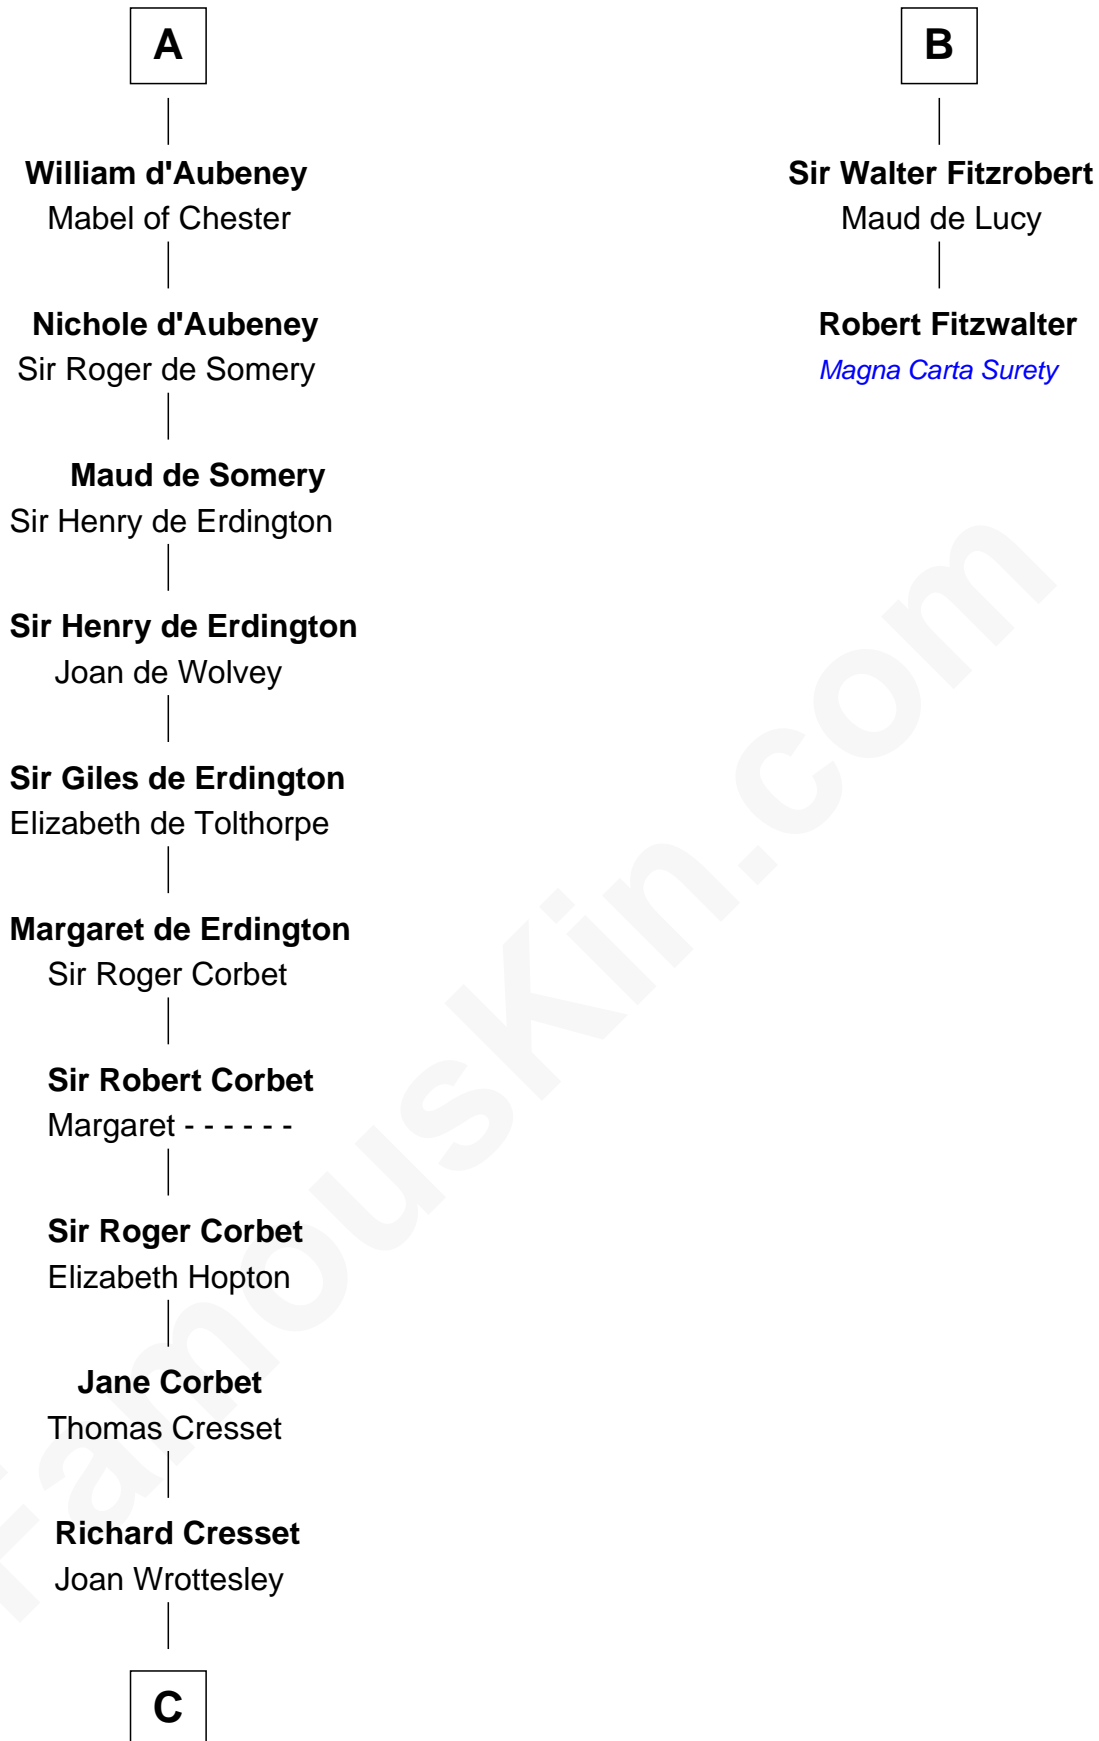

MAYFLOWER

FamousKin.com Relationship Chart of

Richard More

(c1614 - c1696) Mayflower passenger 1620

8th cousin 12 times removed of

Robert Fitzwalter

Magna Carta Surety

C

—
Margaret Cresset

Thomas More

—
Jasper More

Elizabeth Smalley

—
Katherine More

Col. Samuel More

—
Richard More

Mayflower passenger 1620