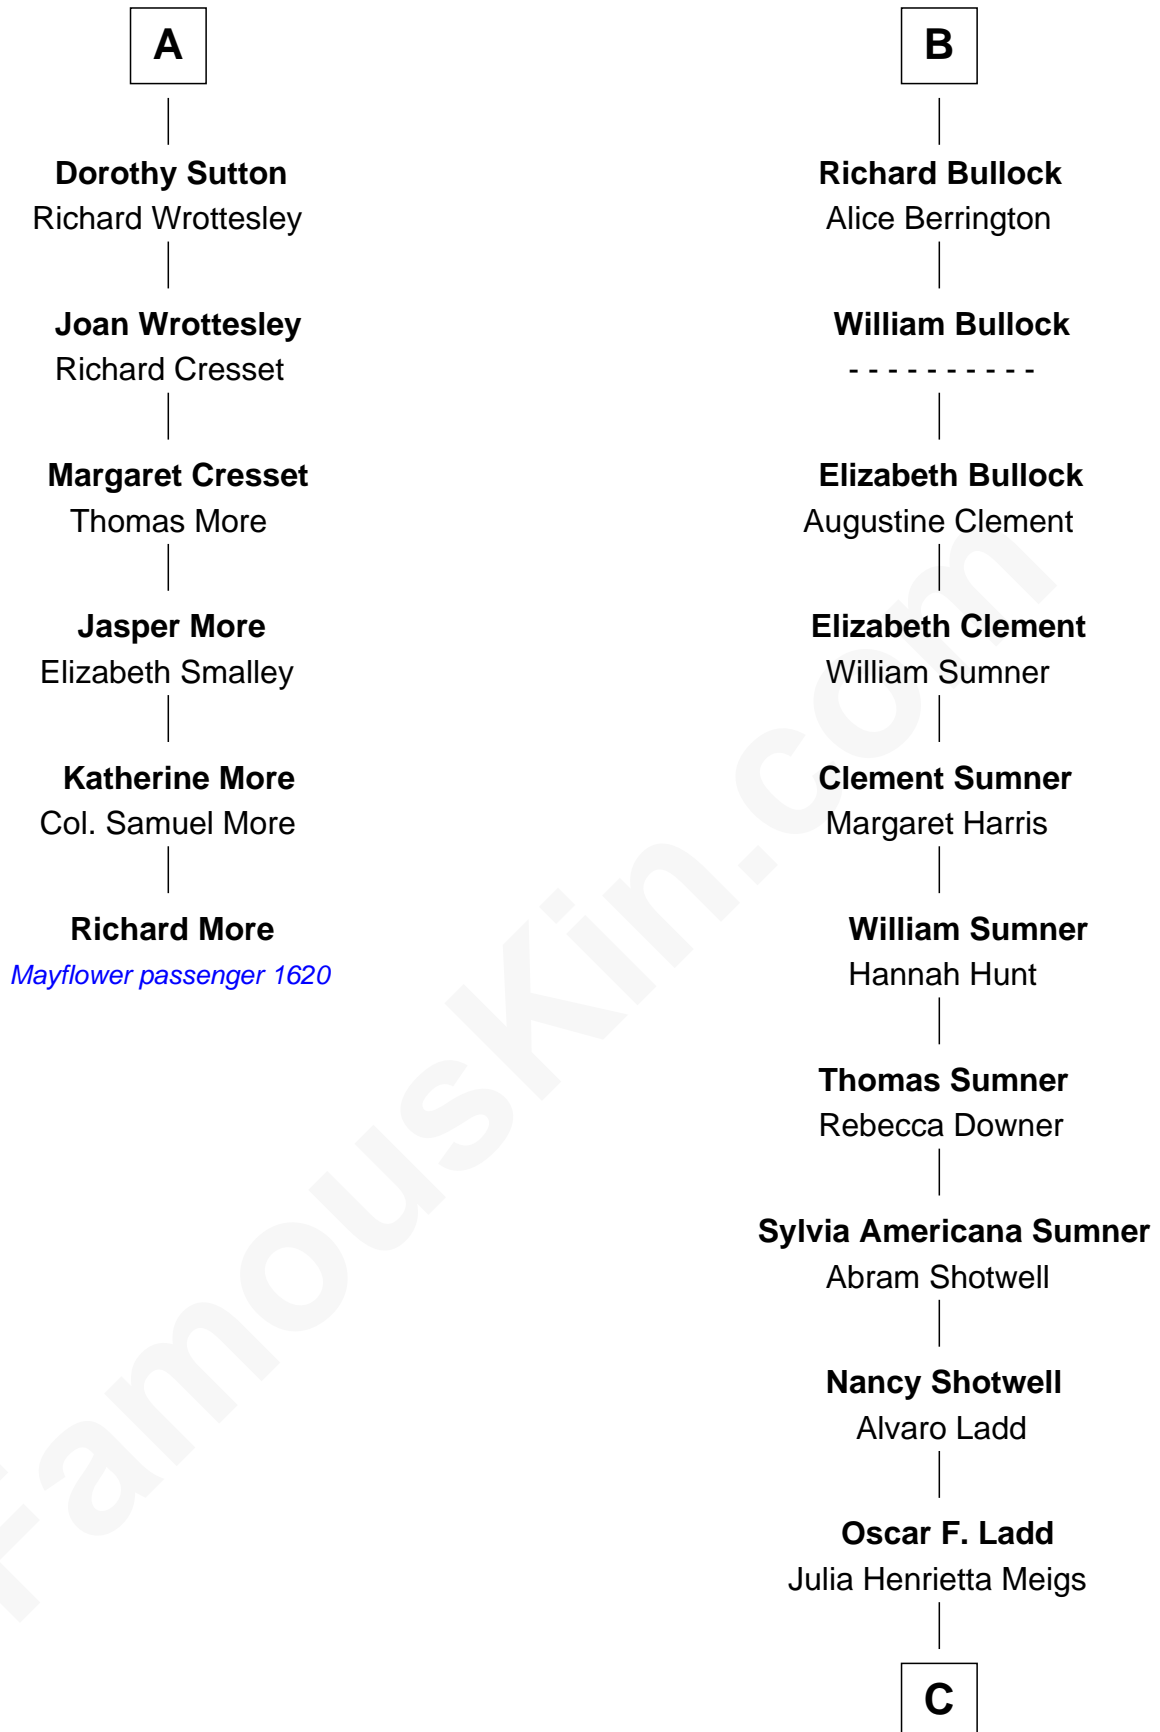

MAYFLOWER

FamousKin.com Relationship Chart of

Richard More

(c1614 - c1696) *Mayflower passenger 1620*

12th cousin 6 times removed of

Alan Ladd

Movie Actor

Bartholomew de Badlesmere

Margaret de Clare

Elizabeth de Badlesmere

Sir Edmund Mortimer

Sir Roger de Mortimer

Philippa de Montagu

Edmund Mortimer

Philippa Plantagenet

Elizabeth Mortimer

Maud de Badlesmere

John de Vere

Aubrey de Vere

Alice FitzWalter

Sir Richard de Vere

Alice Sergeaux

Sir John de Vere

Elizabeth Howard

Joan de Vere

Sir William Norreys

Margaret Norreys

Gilbert Bullock

Thomas Bullock

Alice Kingsmill

B

C