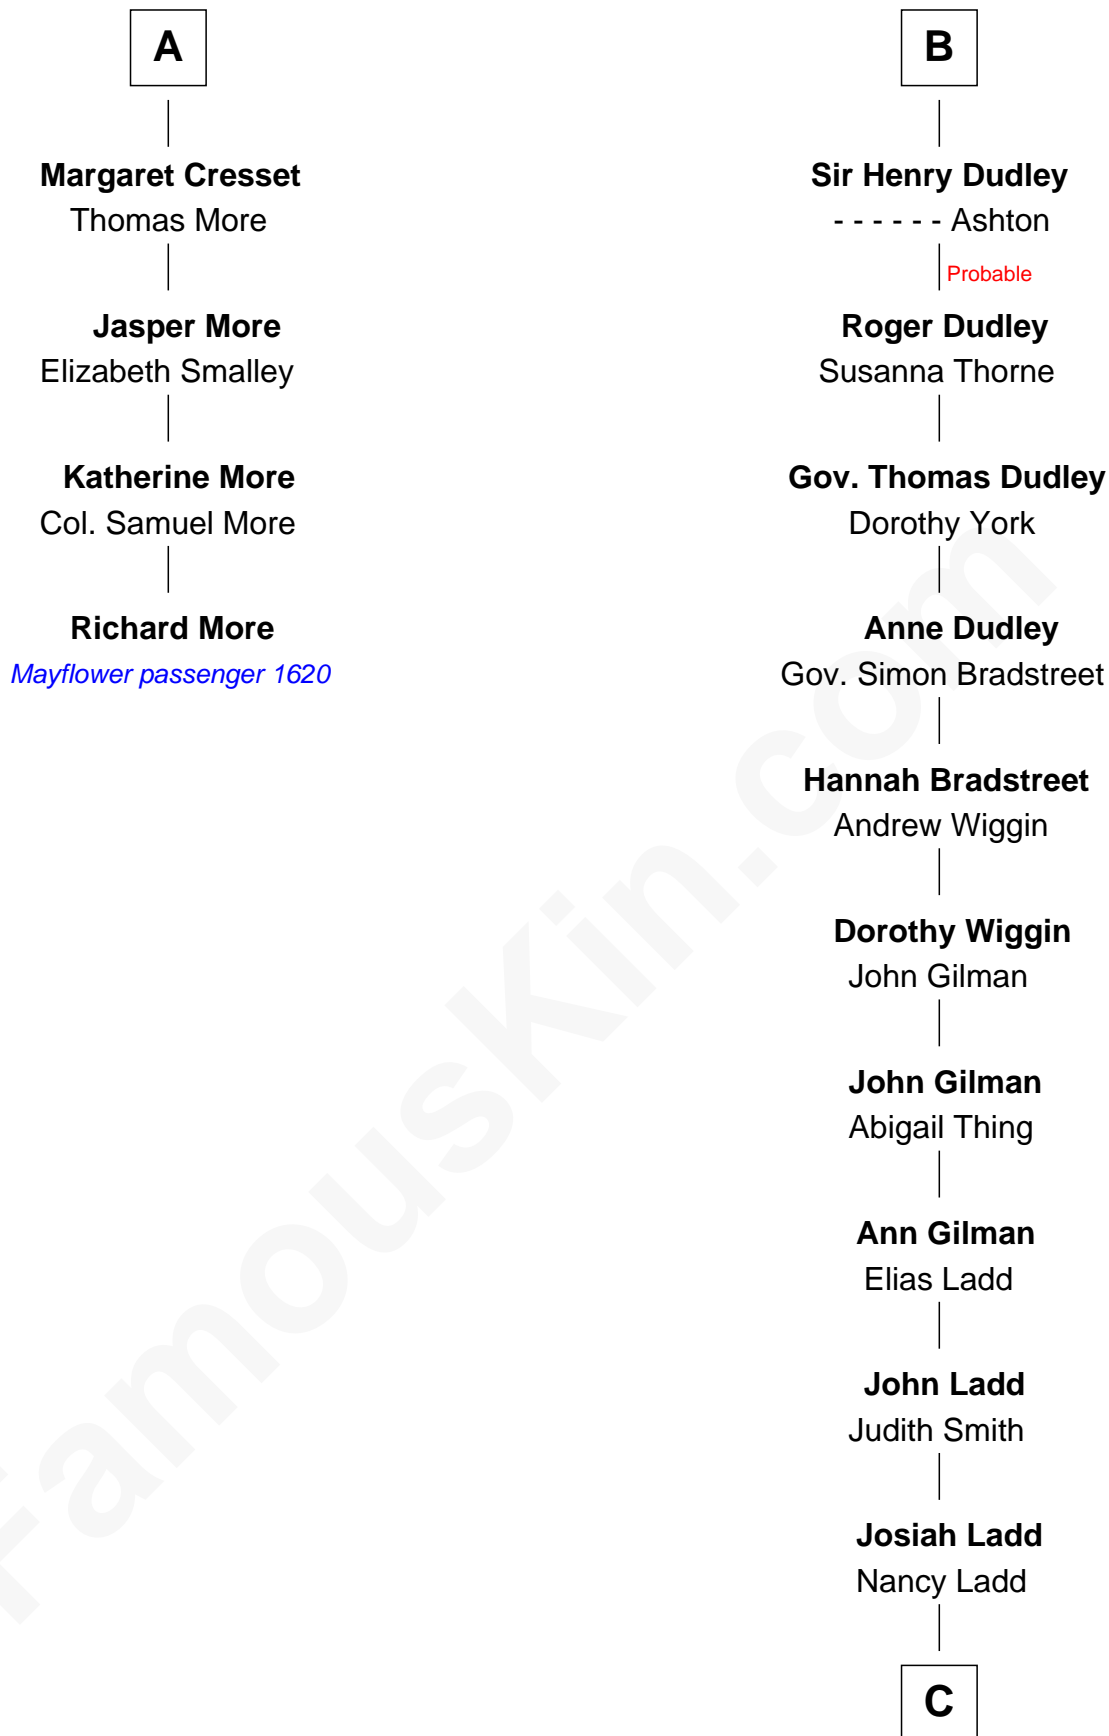

# FamousKin.com Relationship Chart of

**Richard More**

(c1614 - c1696) *Mayflower passenger 1620*

10th cousin 10 times removed of

**Alan Ladd**

*Movie Actor*

**Ralph de Stafford**

Margaret de Audley

**Dorothy Sutton**  
Richard Wrottesley

**Joan Wrottesley**  
Richard Cresset

**A**

**Beatrice de Stafford**  
Thomas de Ros

**Margaret de Ros**  
Sir Reynold Grey

**Margaret Grey**  
Sir William Bonville

**William Bonville**  
Elizabeth Harington

**William Bonville**  
Katherine Neville

**Cecily Bonville**  
Thomas Grey

**Cecily Grey**  
Sir John Sutton

**B**

**C**

—  
**Alvaro Ladd**  
Nancy Shotwell

—  
**Oscar F. Ladd**  
Julia Henrietta Meigs

—  
**Alan Harwood Ladd**  
Selina Raleigh