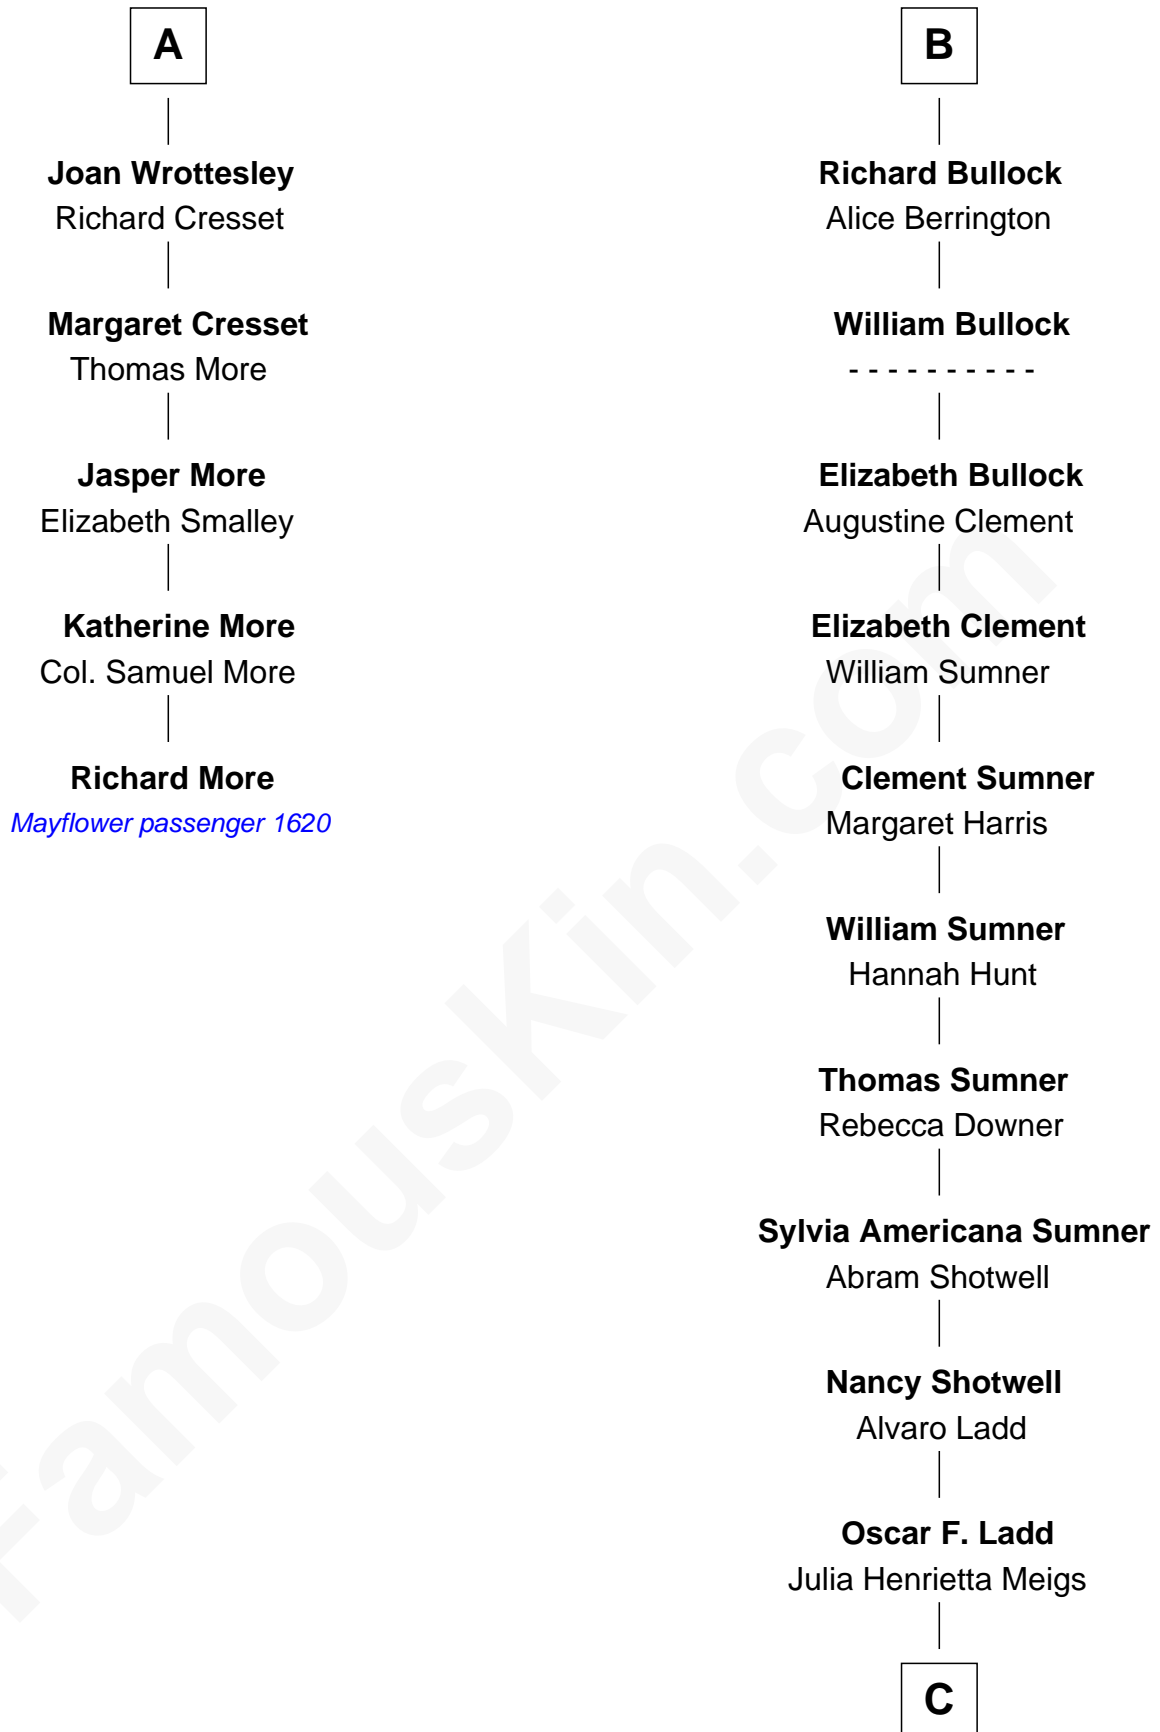

MAYFLOWER

FamousKin.com Relationship Chart of **Richard More**

(c1614 - c1696) *Mayflower* passenger 1620

11th cousin 7 times removed of

Alan Ladd
Movie Actor

C

Alan Harwood Ladd

Selina Raleigh