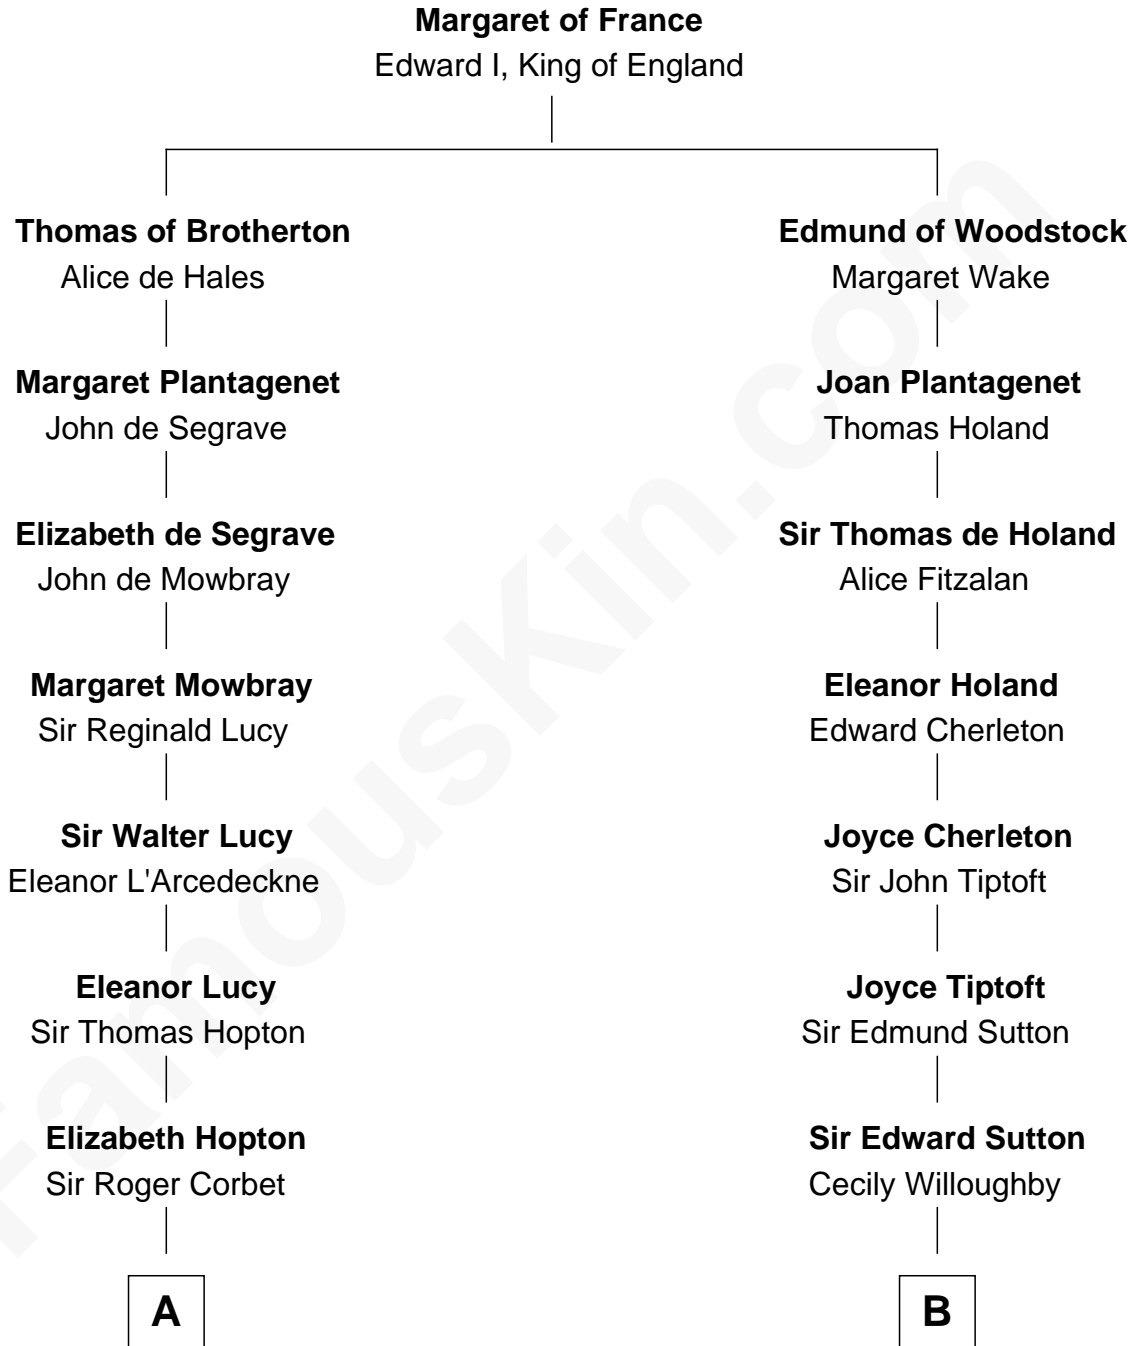

MAYFLOWER

FamousKin.com Relationship Chart of **Richard More**

(c1614 - c1696) *Mayflower* passenger 1620

12th cousin 9 times removed of

Alan Ladd
Movie Actor

C

—
Josiah Ladd

Nancy Ladd

—
Alvaro Ladd

Nancy Shotwell

—
Oscar F. Ladd

Julia Henrietta Meigs

—
Alan Harwood Ladd

Selina Raleigh

—
Alan Ladd

Movie Actor