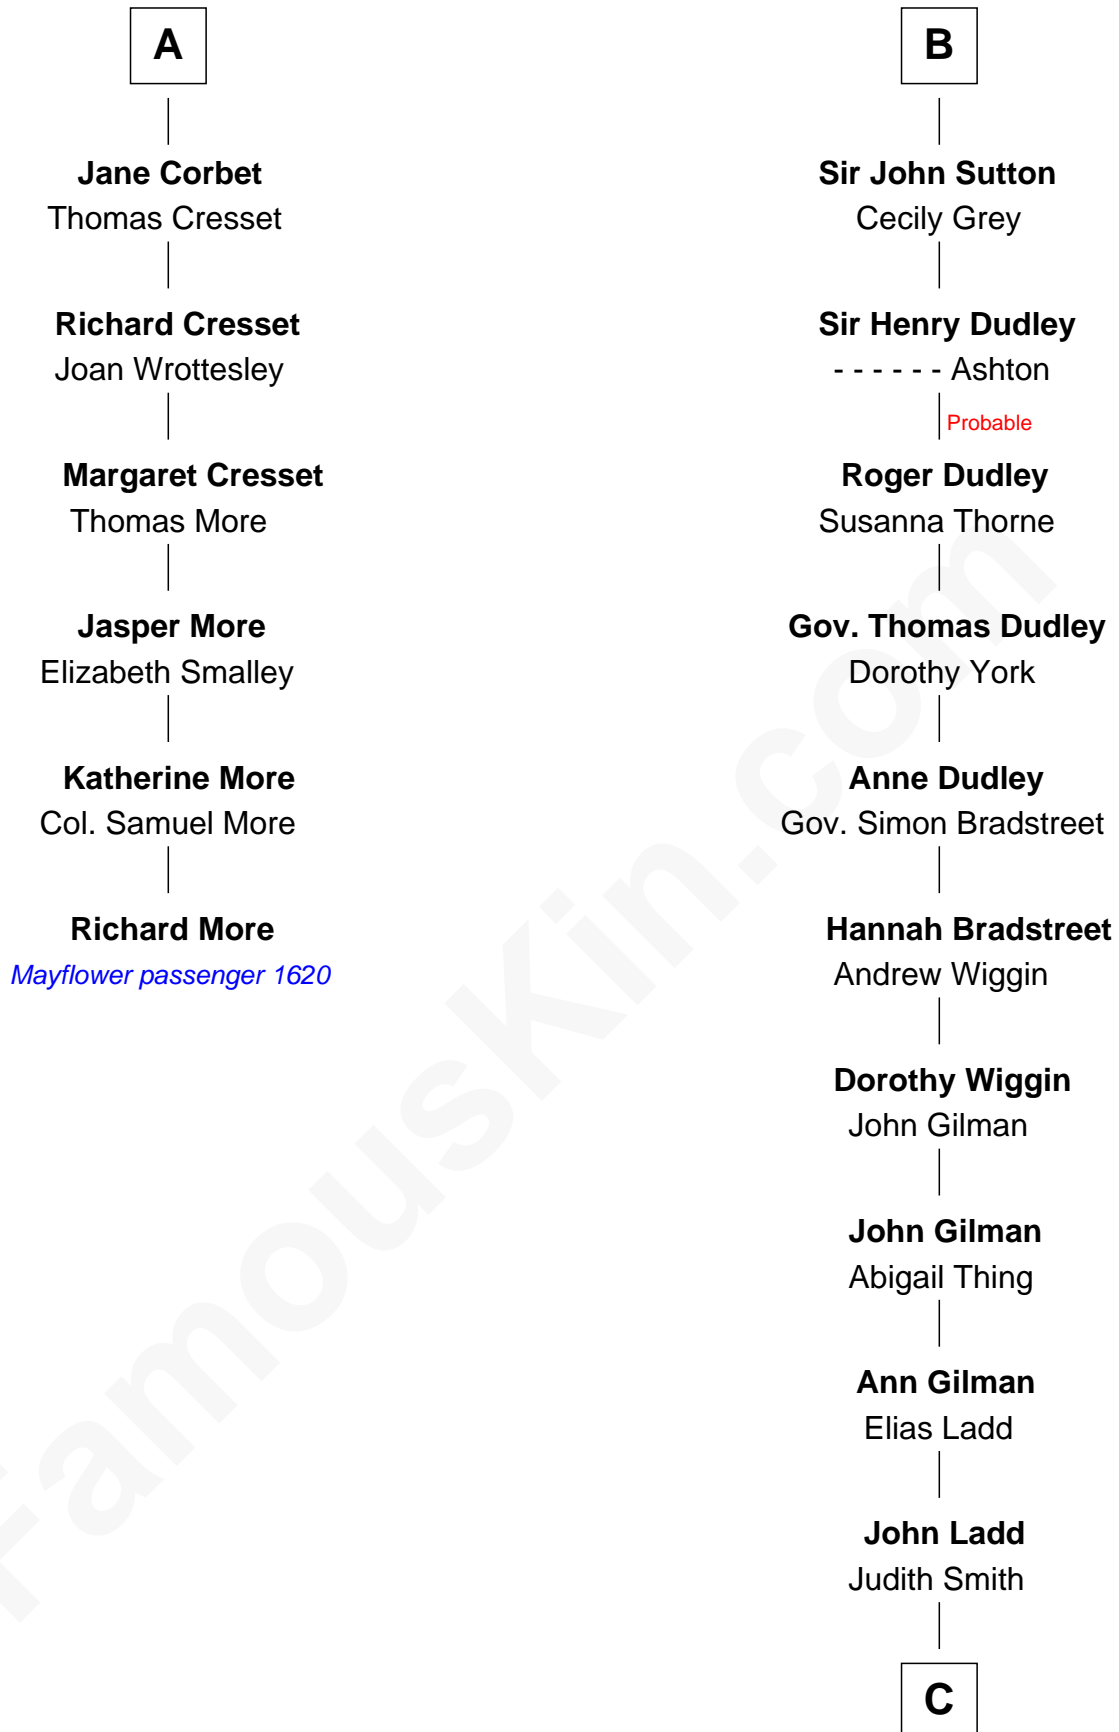

MAYFLOWER

FamousKin.com Relationship Chart of **Richard More**

(c1614 - c1696) *Mayflower* passenger 1620

12th cousin 9 times removed of

Alan Ladd
Movie Actor

C

—
Josiah Ladd

Nancy Ladd

—
Alvaro Ladd

Nancy Shotwell

—
Oscar F. Ladd

Julia Henrietta Meigs

—
Alan Harwood Ladd

Selina Raleigh

—
Alan Ladd

Movie Actor