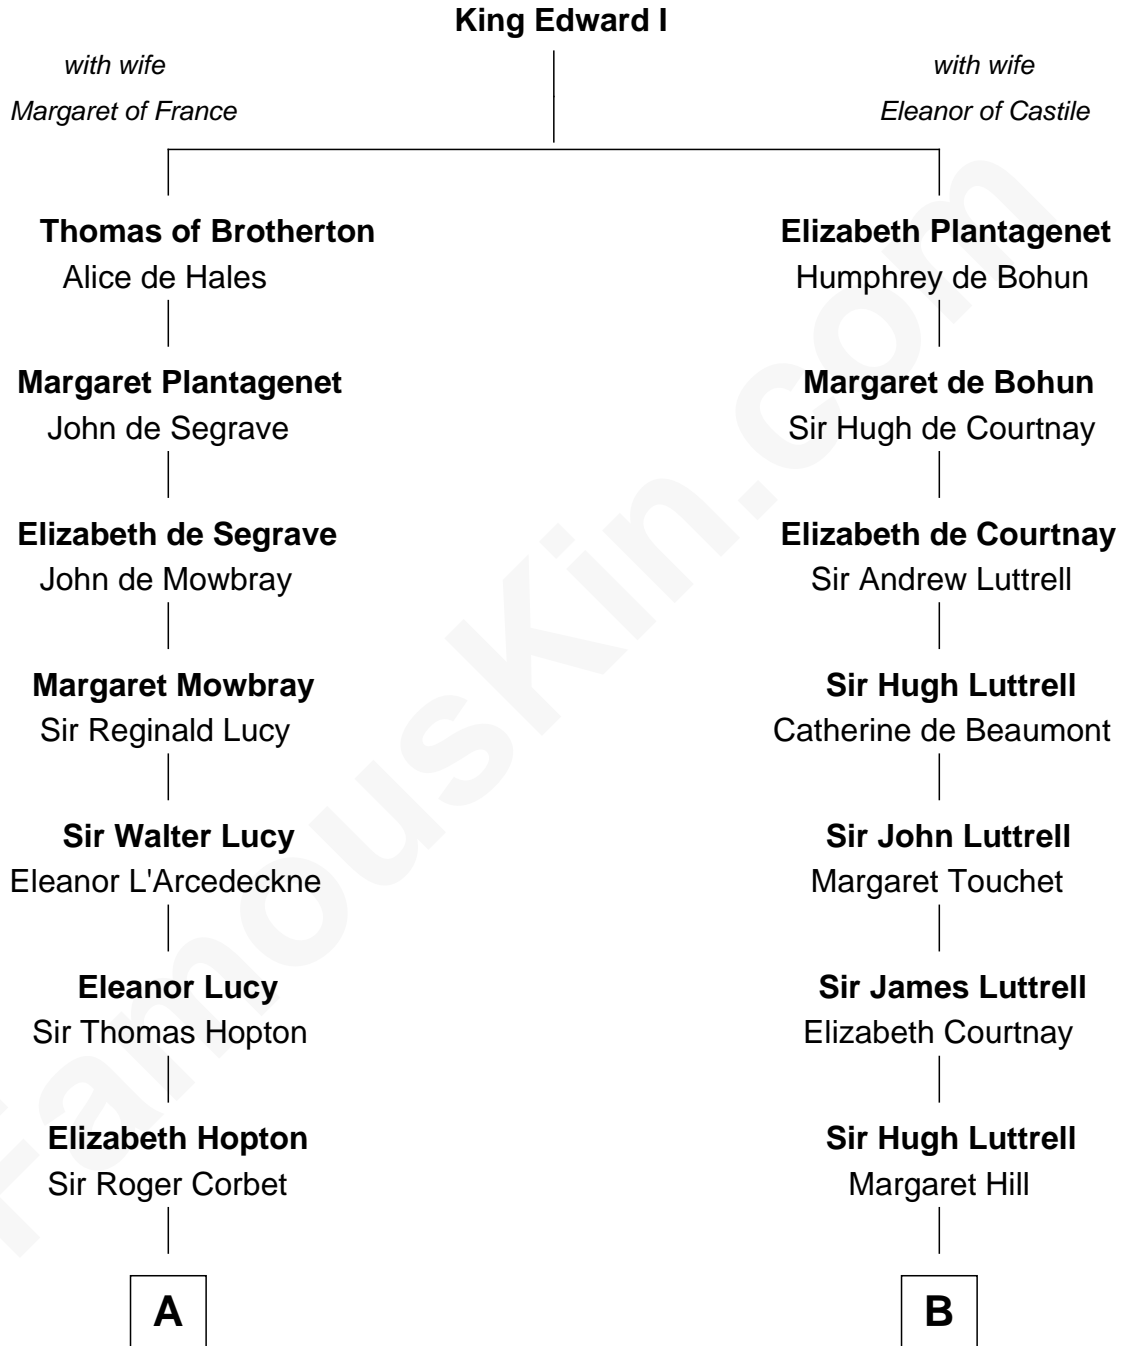

**MAYFLOWER**

# FamousKin.com Relationship Chart of **Richard More**

(c1614 - c1696) Mayflower passenger 1620

12th cousin 5 times removed of

**Herman Melville**  
Author of *Moby Dick*

**A**

**Jane Corbet**  
Thomas Cresset