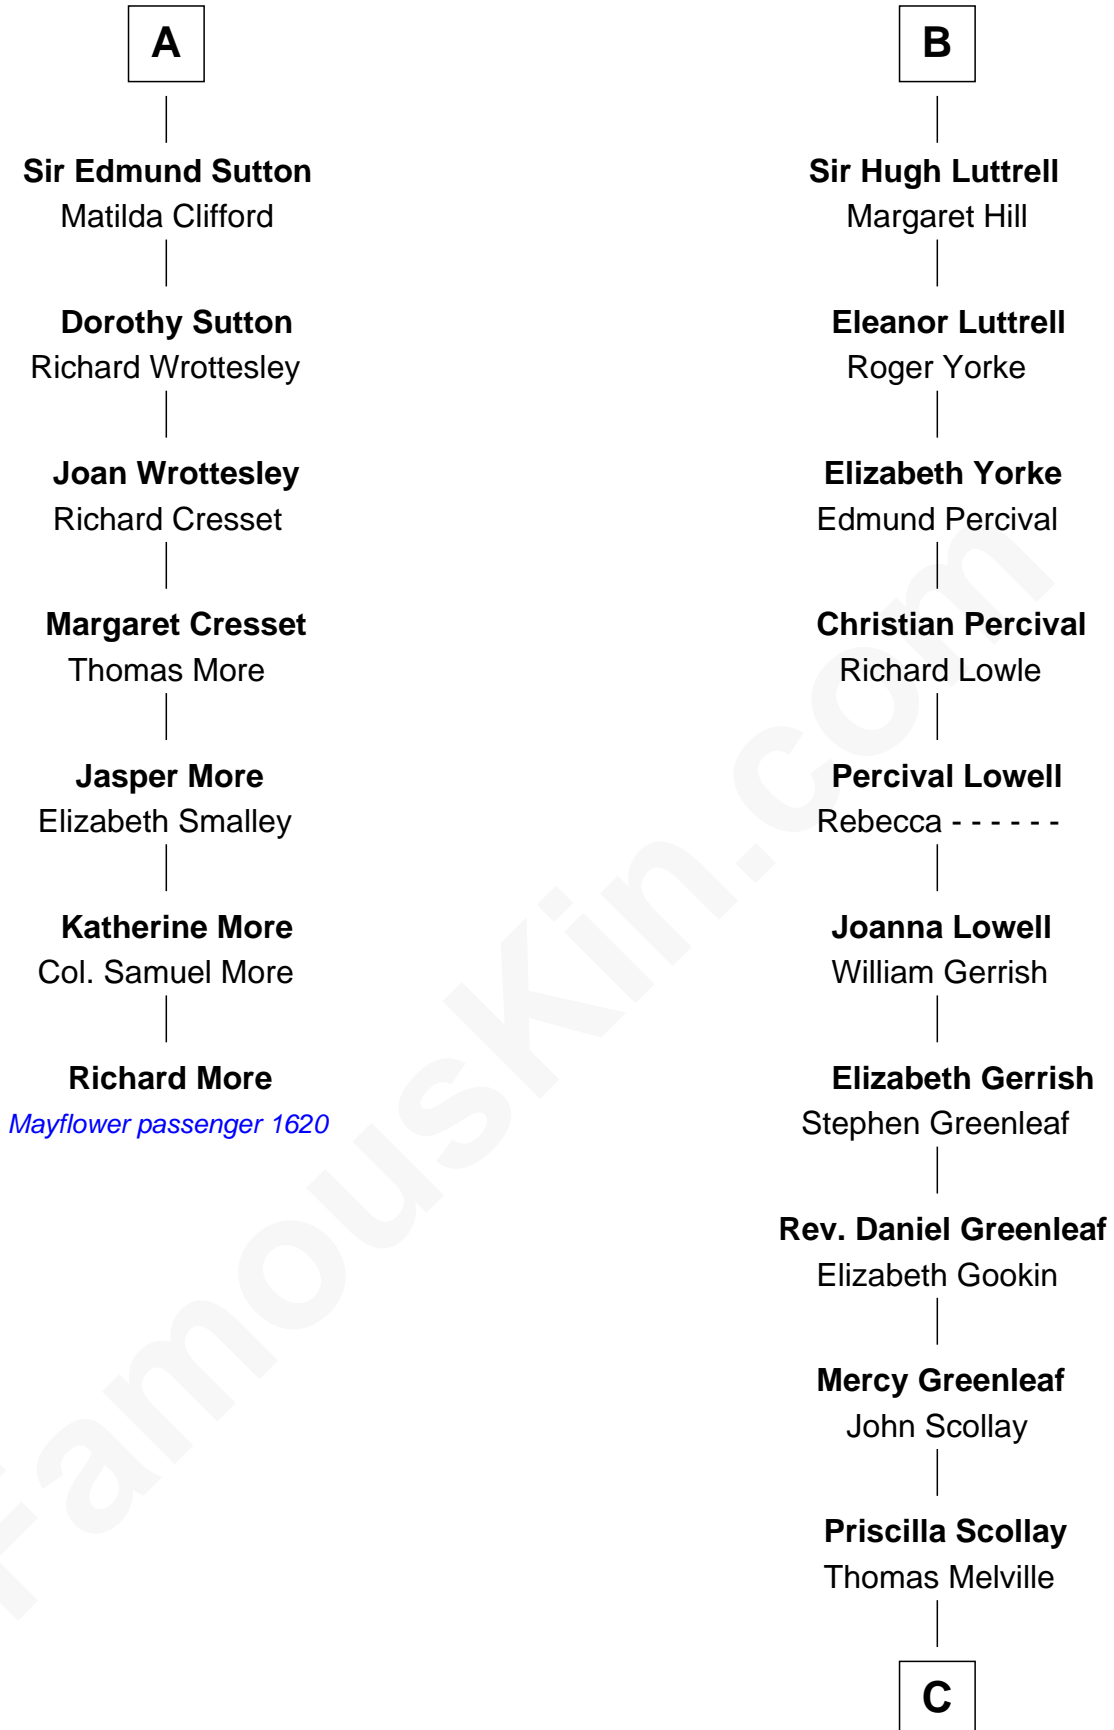

MAYFLOWER

# FamousKin.com Relationship Chart of

**Richard More**

(c1614 - c1696) Mayflower passenger 1620

13th cousin 5 times removed of

**Herman Melville**

Author of *Moby Dick*

**Sir Hugh le Despencer**

Aveline Basset

**Alice le Despenser**

Sir John Sutton

**Sir John Sutton**

Constance Blount

**Sir John Sutton**

Elizabeth Berkeley

**A**

**Eleanor le Despencer**

Catherine de Beaumont

**Sir John Luttrell**

Margaret Touchet

**Sir James Luttrell**

Elizabeth Courtenay

**B**

C

—  
**Allan Melville**  
Maria Gansevoort