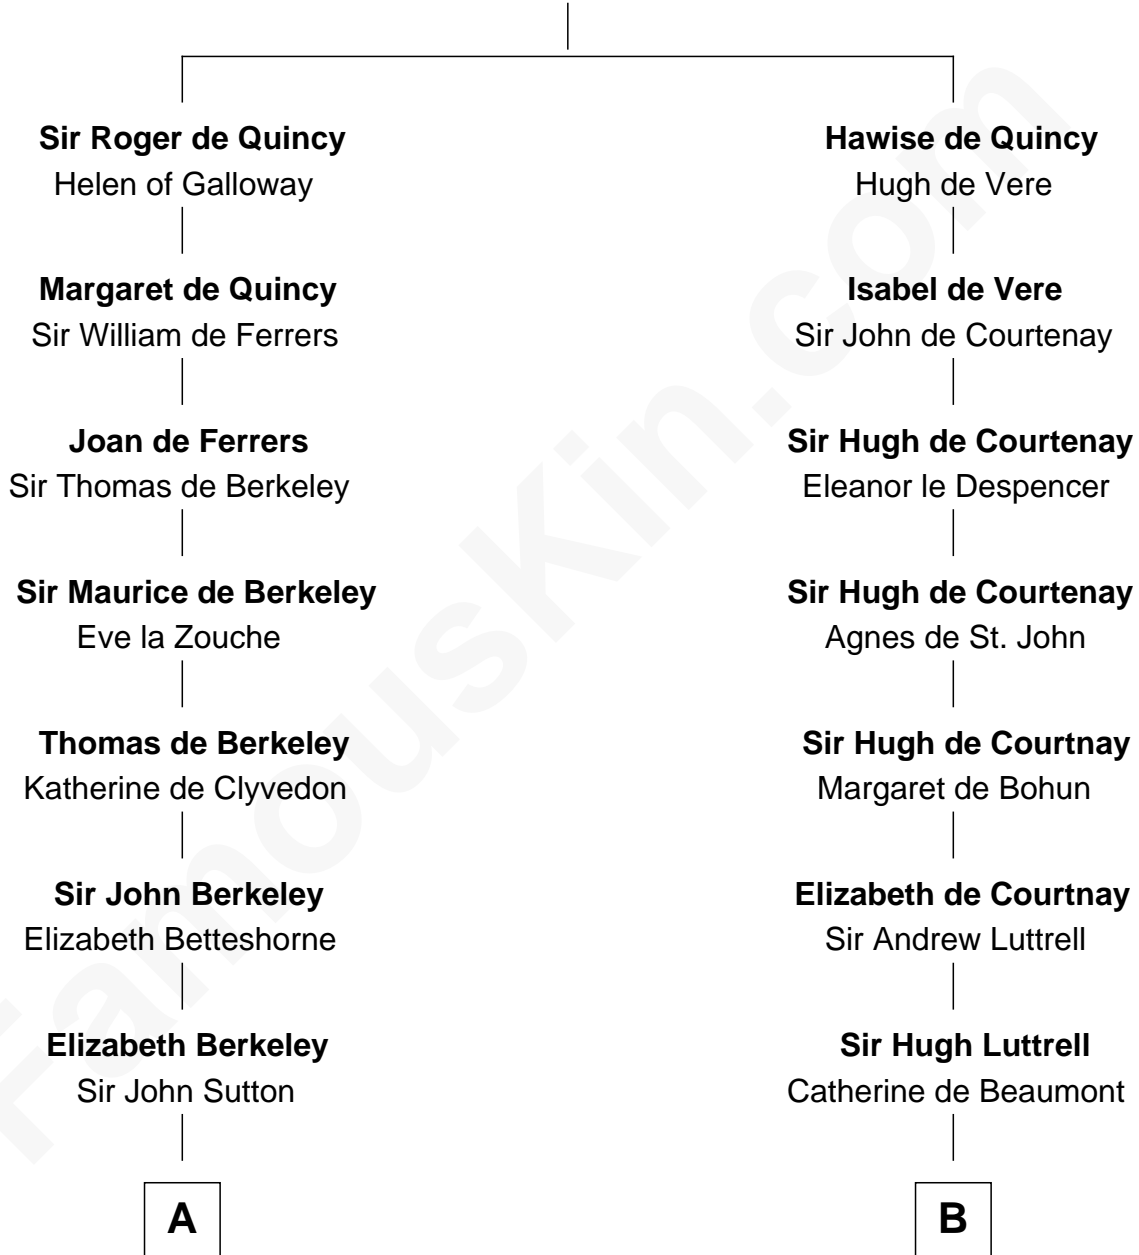

MAYFLOWER

FamousKin.com Relationship Chart of

Richard More

(c1614 - c1696) *Mayflower passenger 1620*

13th cousin 7 times removed of

Herman Melville

Author of Moby Dick

Saher de Quincy
Margaret de Beaumont

C

—
Mercy Greenleaf

John Scollay

—
Priscilla Scollay

Thomas Melville

—
Allan Melville

Maria Gansevoort

—
Herman Melville