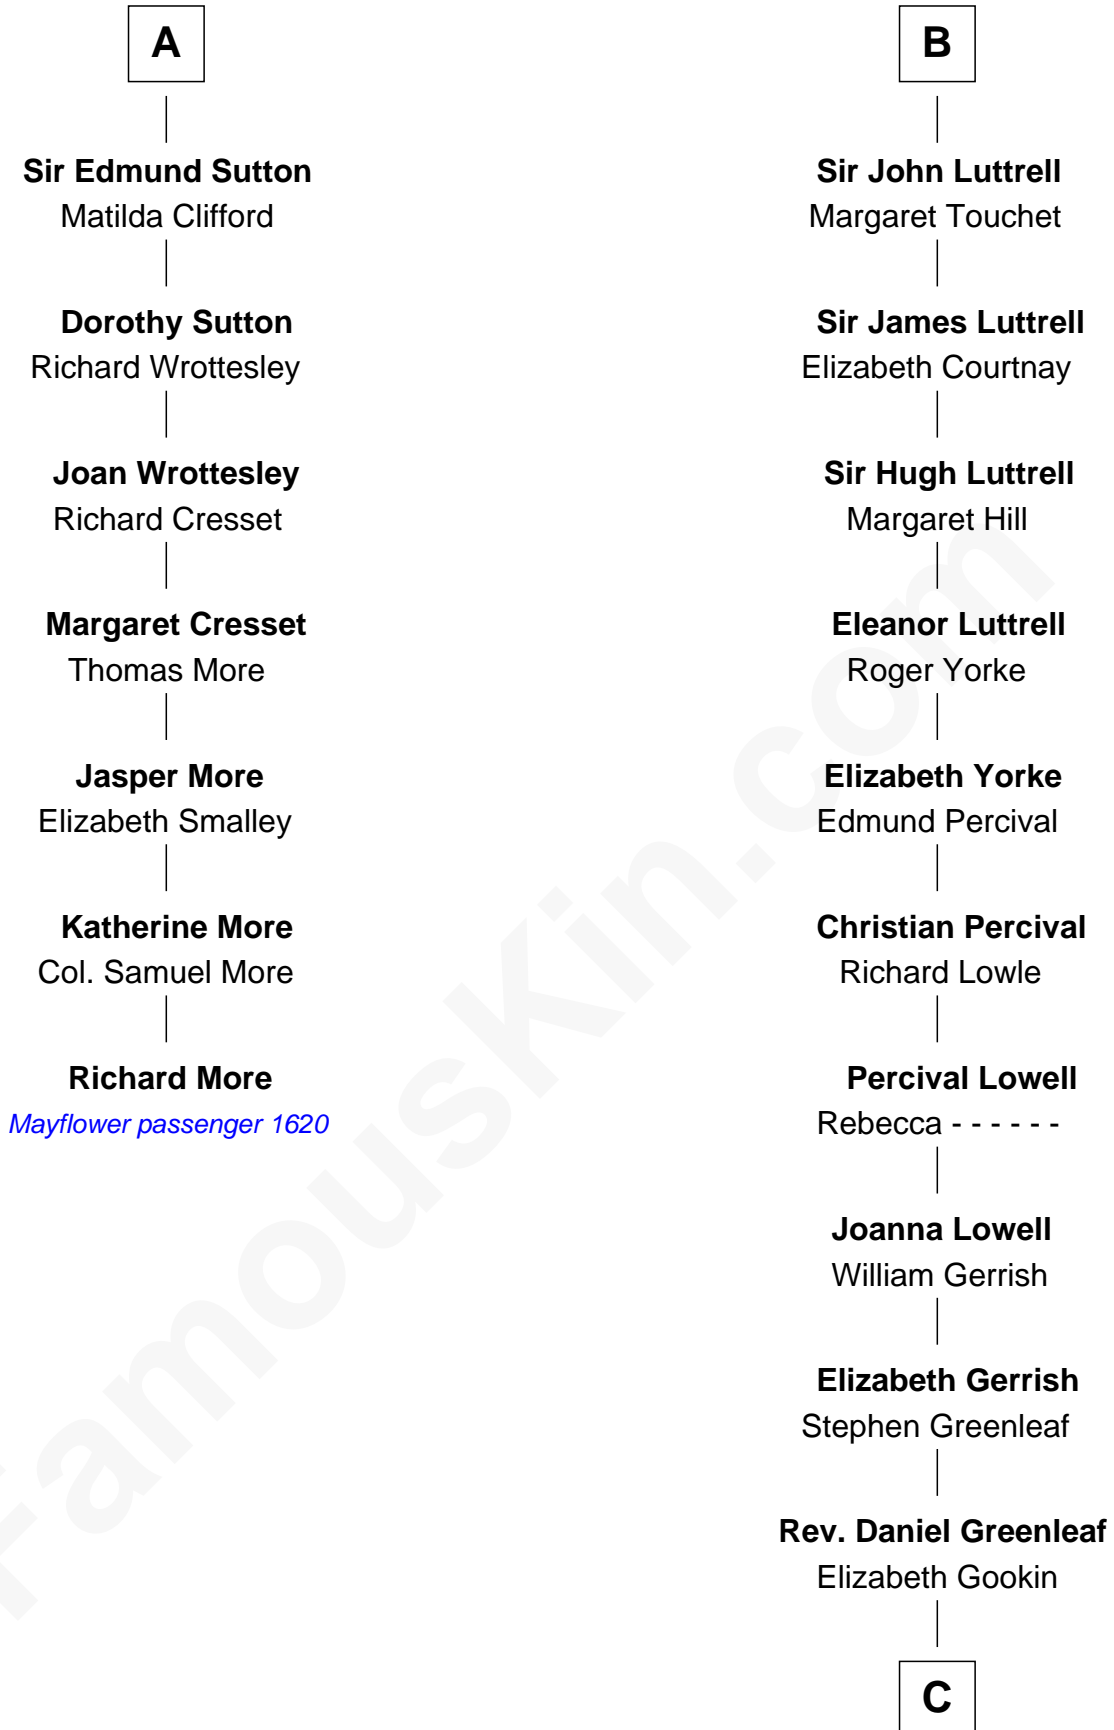

MAYFLOWER

FamousKin.com Relationship Chart of

Richard More

(c1614 - c1696) *Mayflower passenger 1620*

13th cousin 7 times removed of

Herman Melville

Author of Moby Dick

Saher de Quincy
Margaret de Beaumont