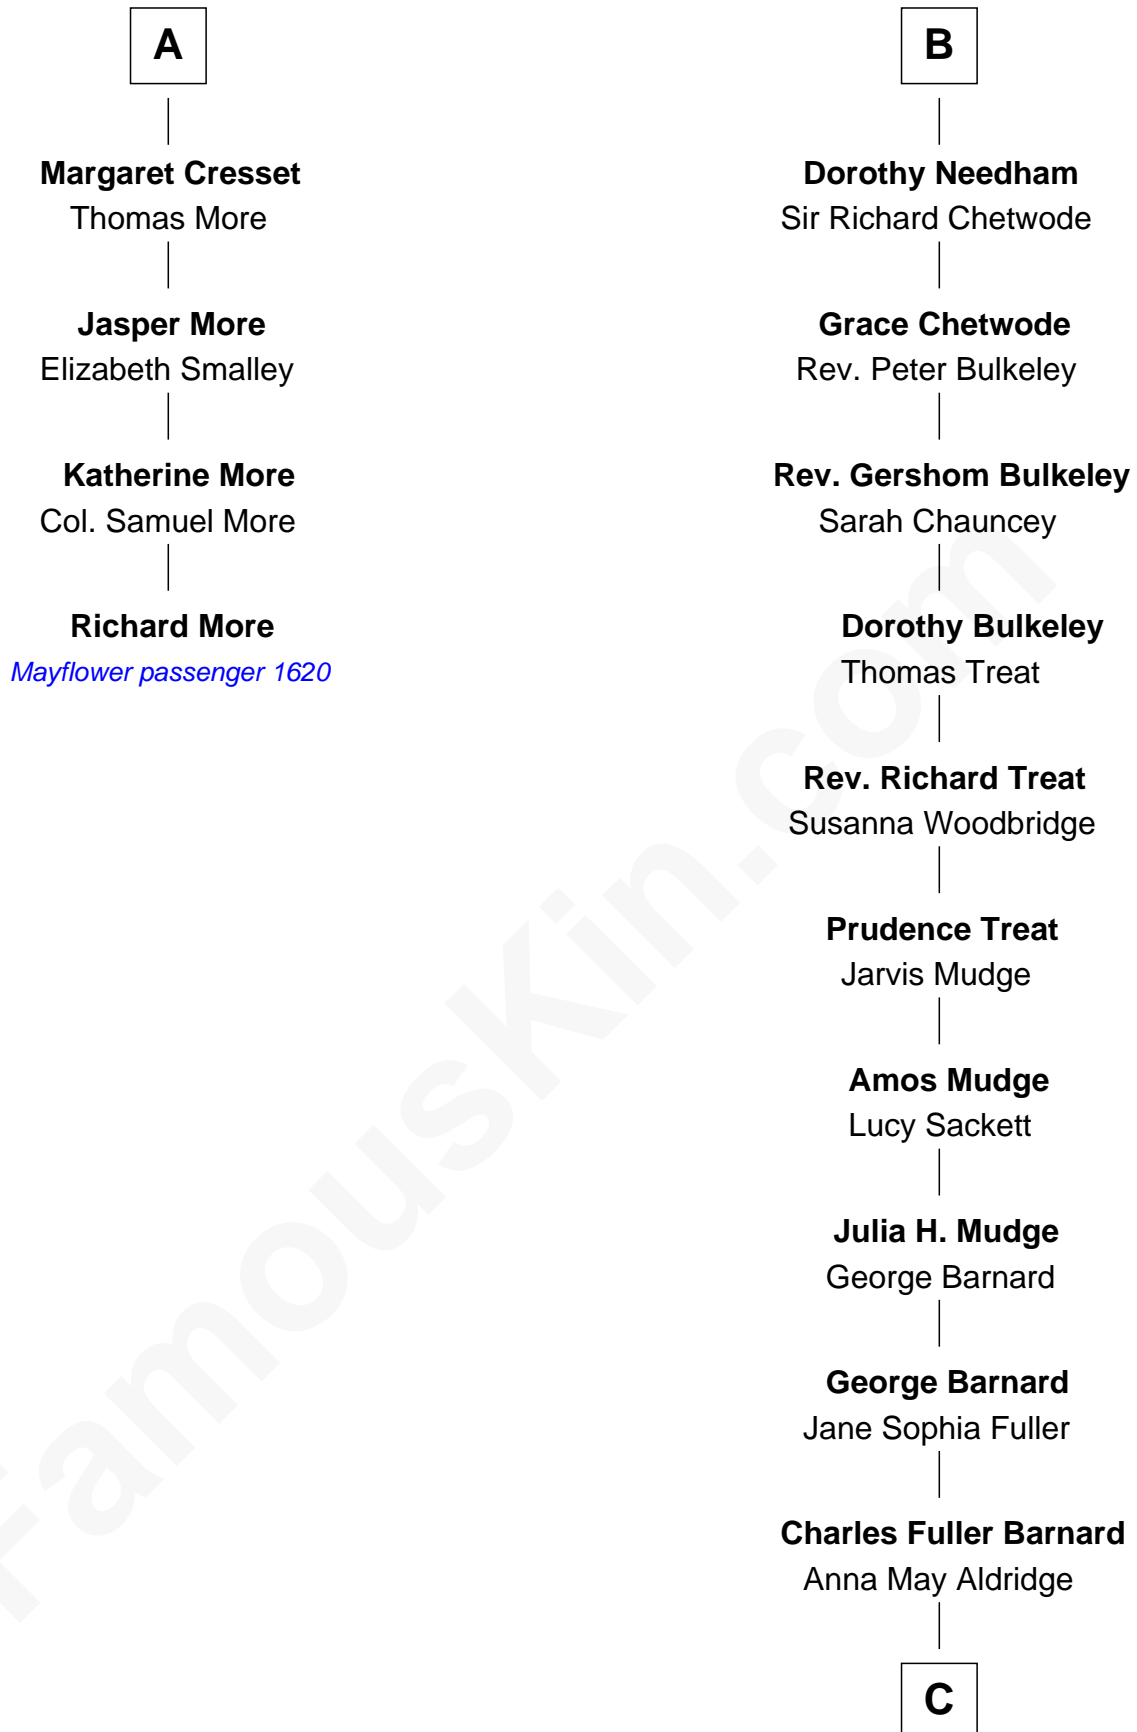

MAYFLOWER

FamousKin.com Relationship Chart of

Richard More

(c1614 - c1696) Mayflower passenger 1620

10th cousin 8 times removed of

Dick Clark

Radio and TV Host

Sir Thomas de Beauchamp

Sir William Beauchamp

Joan Fitzalan

Joan Beauchamp

James Butler

Elizabeth Butler

John Talbot

Sir Gilbert Talbot

Audrey Cotton

Sir John Talbot

Margaret Troutbeck

Anne Talbot

Thomas Needham

Robert Needham

Frances Aston

B

C

Julia Fuller Barnard
Richard Augustus Clark

Dick Clark
Radio and TV Host

FamousKin.com