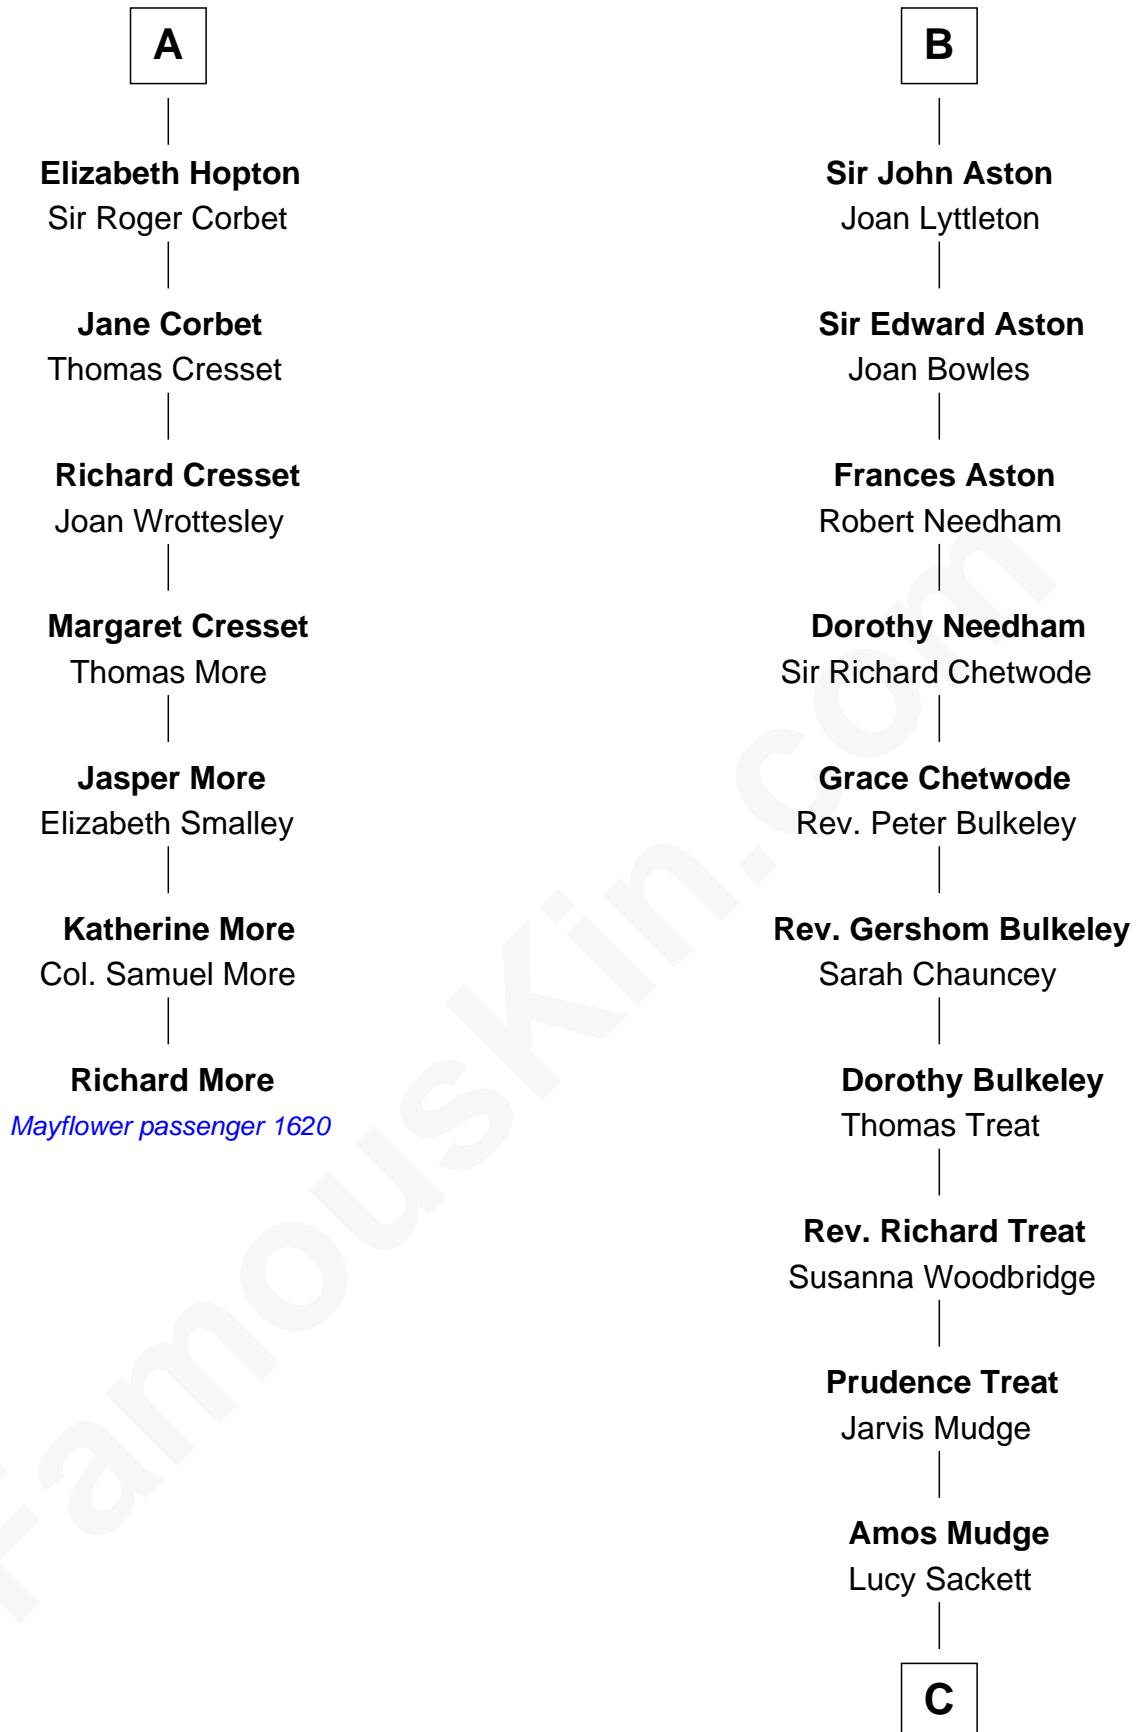

MAYFLOWER

FamousKin.com Relationship Chart of

Richard More

(c1614 - c1696) Mayflower passenger 1620

13th cousin 8 times removed of

Dick Clark

Radio and TV Host

John de Botetourte

Maud FitzThomas

C

Julia H. Mudge

George Barnard

George Barnard

Jane Sophia Fuller

Charles Fuller Barnard

Anna May Aldridge