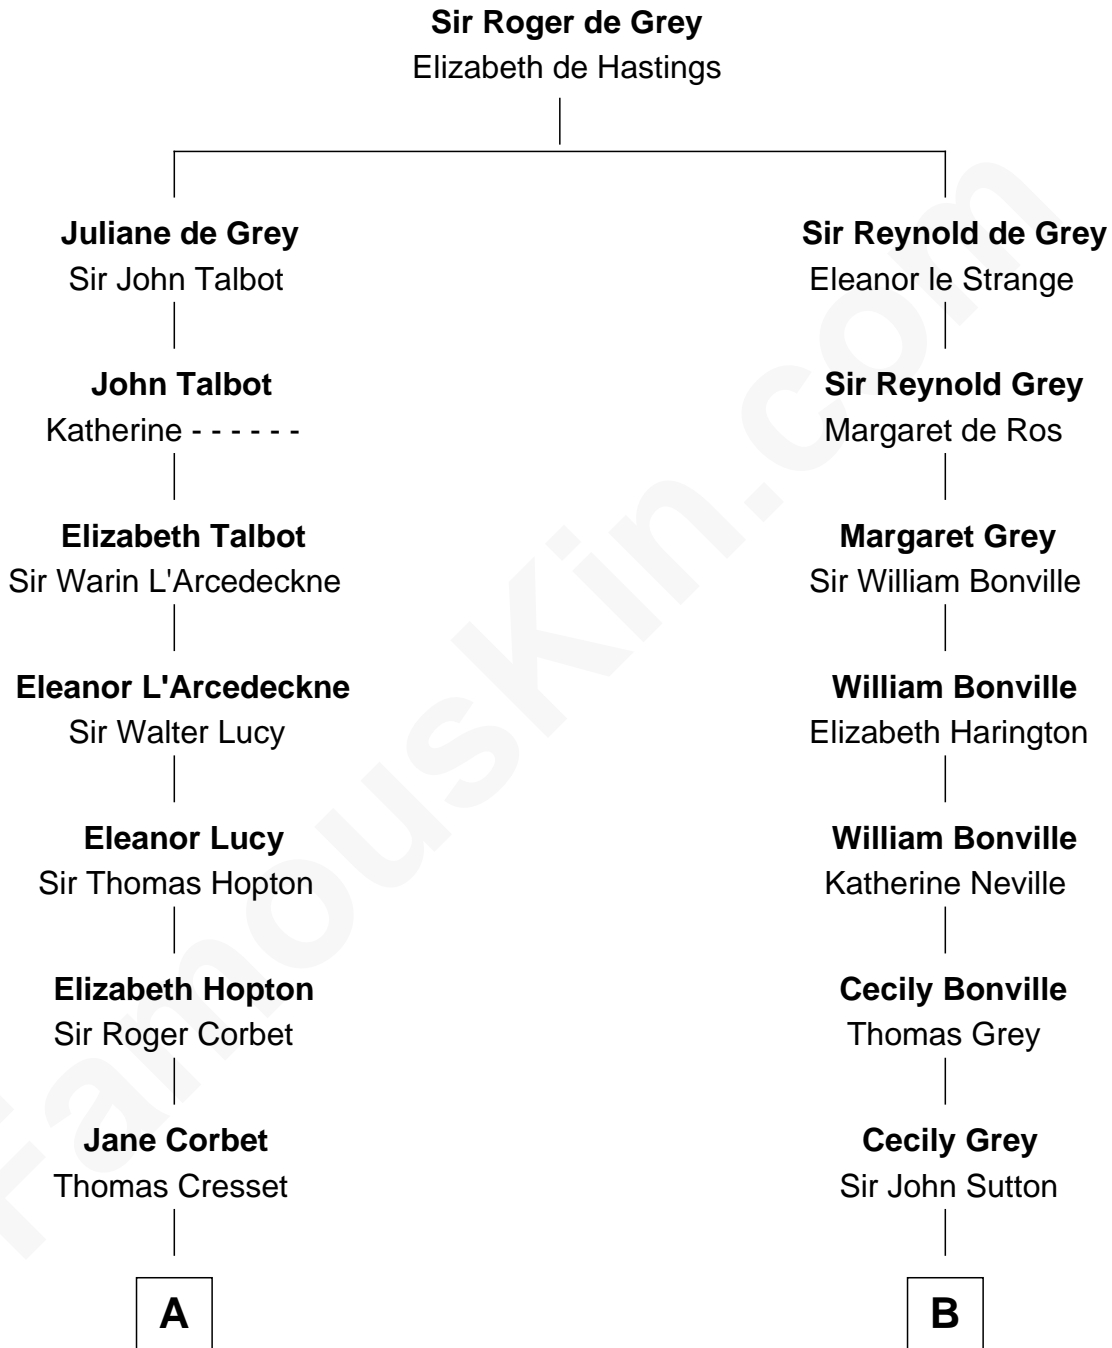

MAYFLOWER

FamousKin.com Relationship Chart of

Richard More

(c1614 - c1696) Mayflower passenger 1620

11th cousin 8 times removed of

Dick Clark

Radio and TV Host

C

Charles Fuller Barnard

Anna May Aldridge

Julia Fuller Barnard

Richard Augustus Clark

Dick Clark

Radio and TV Host

FamousKin.com