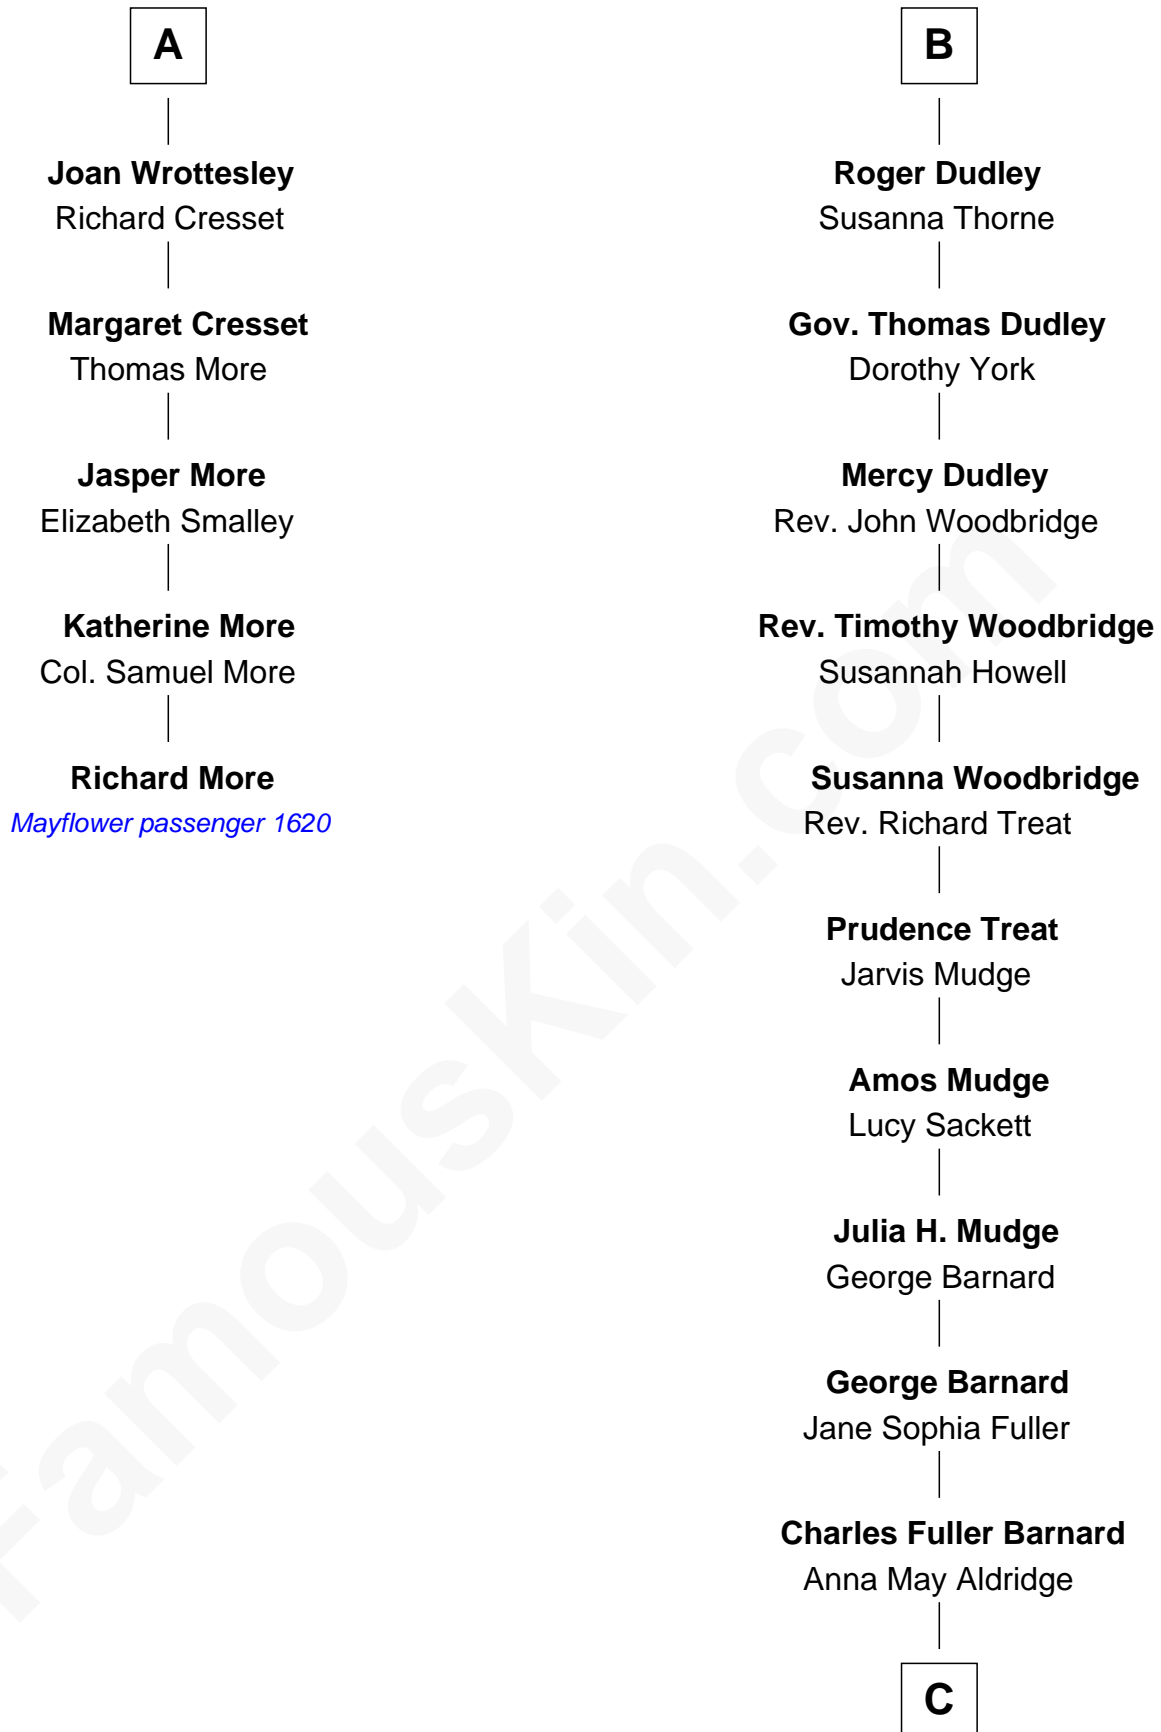

MAYFLOWER

FamousKin.com Relationship Chart of **Richard More**

(c1614 - c1696) *Mayflower passenger 1620*

11th cousin 7 times removed of

Dick Clark

Radio and TV Host

Edward III, King of England

Philippa of Hainault

C

Julia Fuller Barnard
Richard Augustus Clark

Dick Clark
Radio and TV Host

FamousKin.com