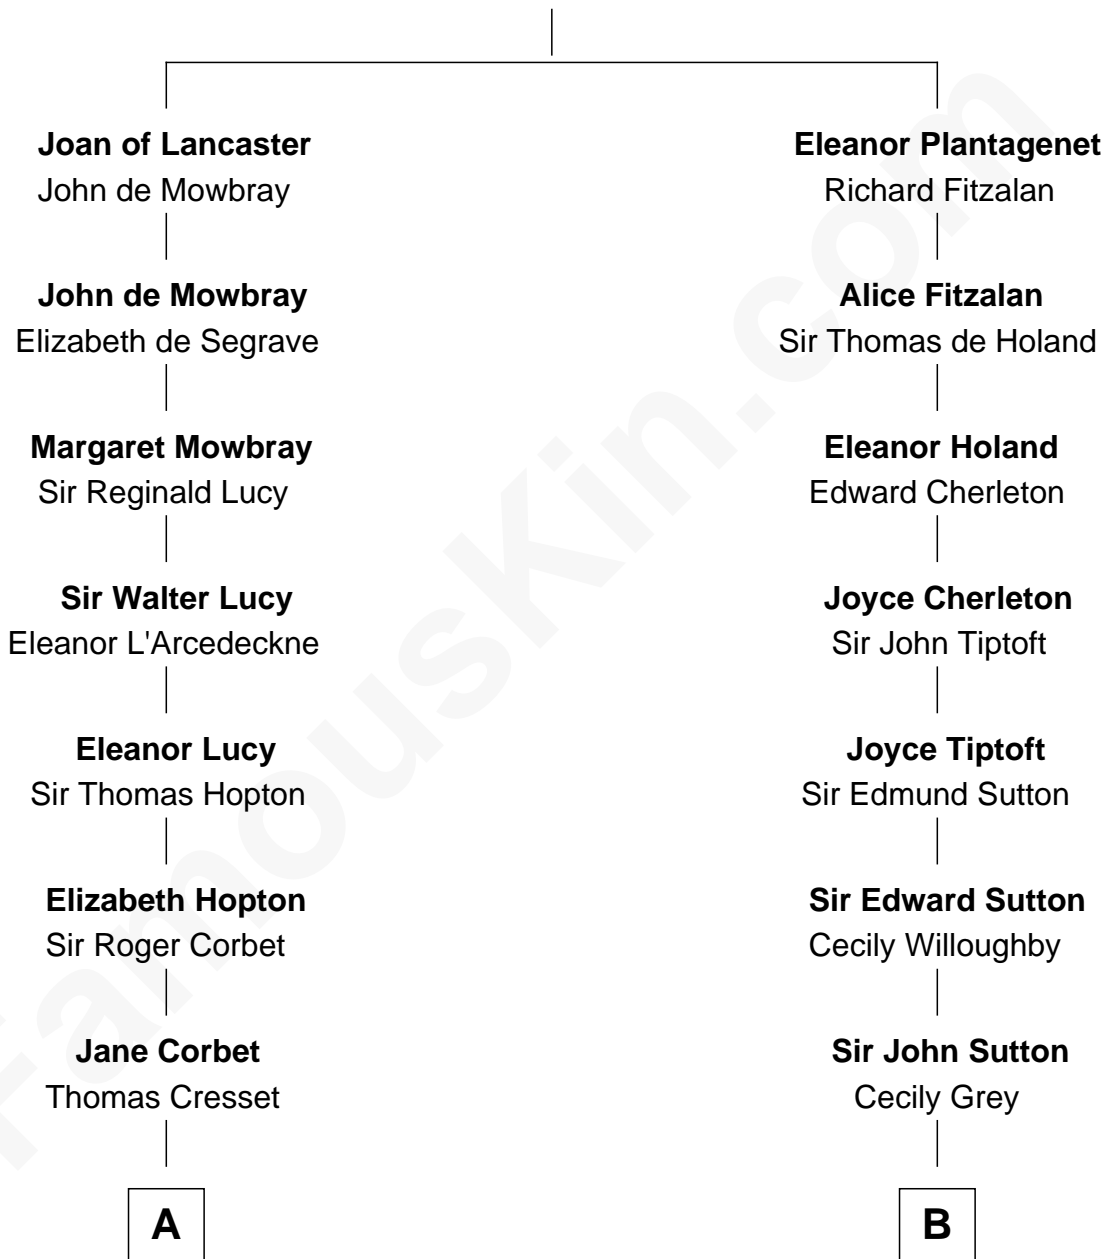

MAYFLOWER

FamousKin.com Relationship Chart of

Richard More

(c1614 - c1696) Mayflower passenger 1620

11th cousin 8 times removed of

Dick Clark

Radio and TV Host

Henry Plantagenet

Maud de Chaworth

C

Charles Fuller Barnard

Anna May Aldridge

Julia Fuller Barnard

Richard Augustus Clark

Dick Clark

Radio and TV Host