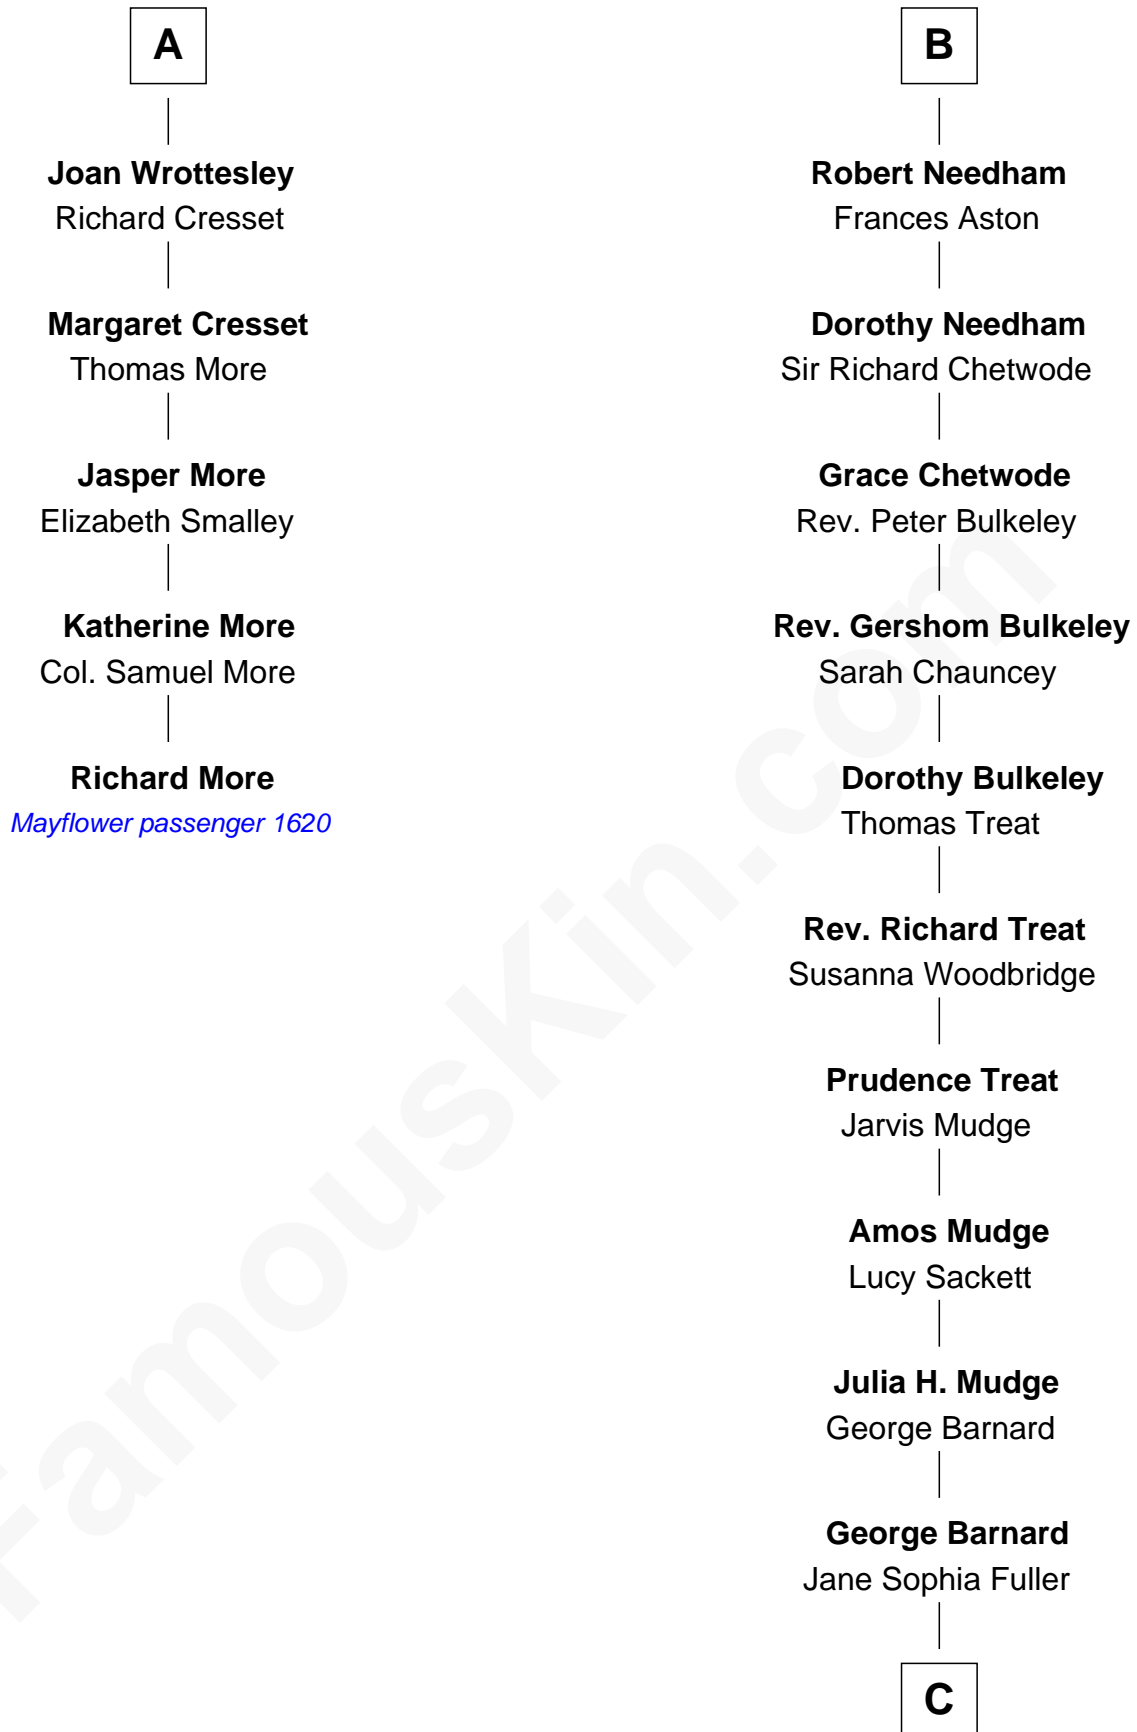

MAYFLOWER

FamousKin.com Relationship Chart of

Richard More

(c1614 - c1696) Mayflower passenger 1620

11th cousin 8 times removed of

Dick Clark

Radio and TV Host

Elizabeth de Badlesmere

with husband
Sir Edmund Mortimer

with husband
Sir William de Bohun

Sir Roger de Mortimer
Philippa de Montagu

Elizabeth de Bohun
Sir Richard Fitzalan

Edmund Mortimer
Philippa Plantagenet

Joan Fitzalan
Sir William Beauchamp

Elizabeth Mortimer
Sir Henry Percy

Joan Beauchamp
James Butler

Elizabeth Percy
Sir John Clifford

Elizabeth Butler
John Talbot

Thomas Clifford
Joan Dacre

Sir Gilbert Talbot
Audrey Cotton

Matilda Clifford
Sir Edmund Sutton

Sir John Talbot
Margaret Troutbeck

Dorothy Sutton
Richard Wrottesley

Anne Talbot
Thomas Needham

A

B

C

Charles Fuller Barnard

Anna May Aldridge