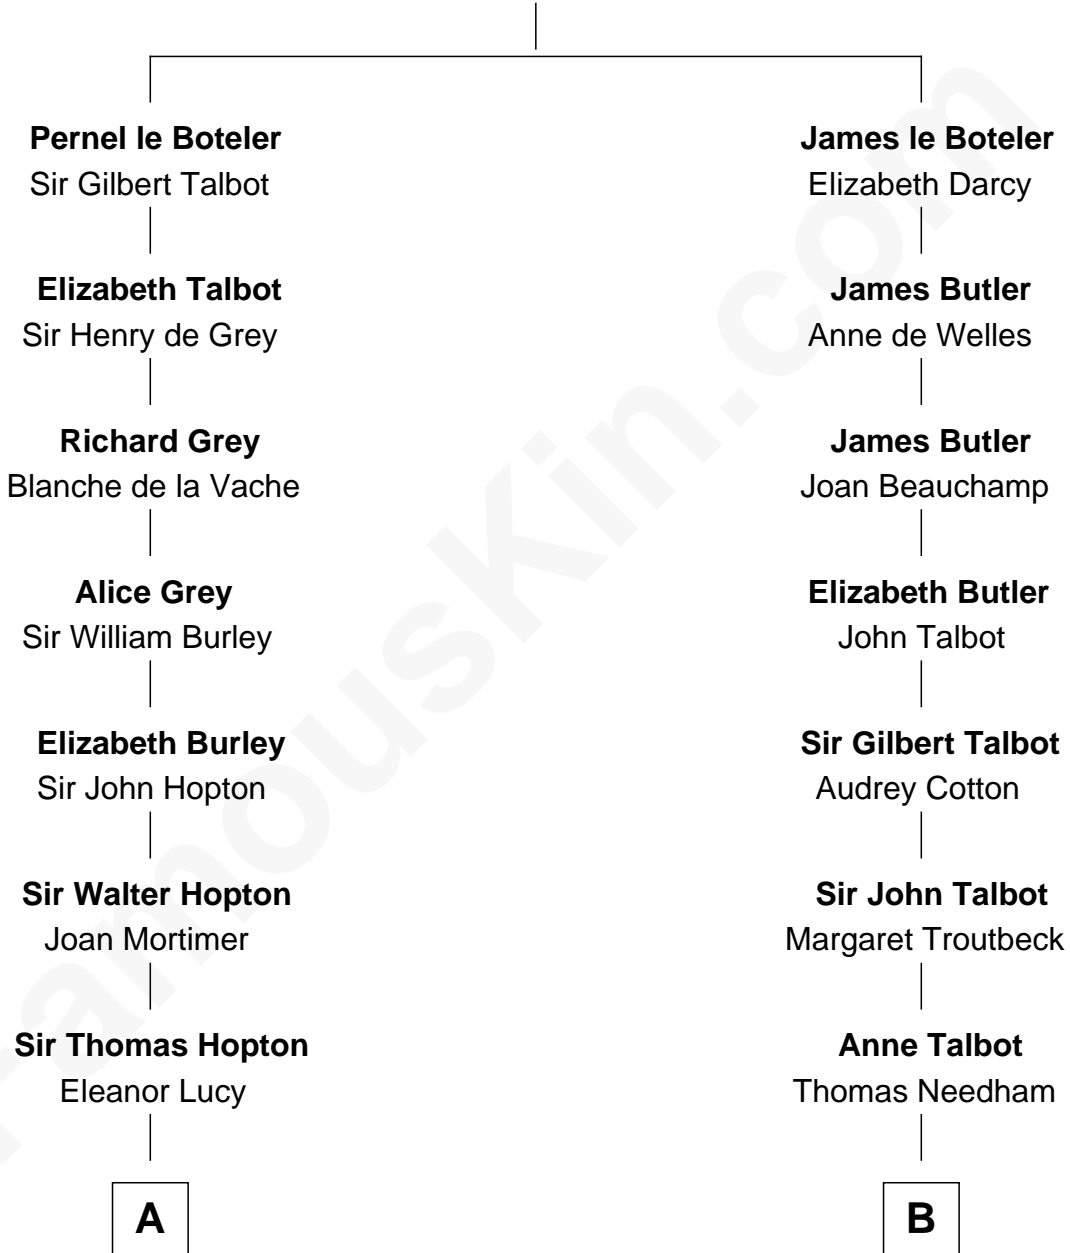

**MAYFLOWER**

# FamousKin.com Relationship Chart of

**Richard More**

*(c1614 - c1696) Mayflower passenger 1620*

**13th cousin 6 times removed of**

**Dick Clark**

*Radio and TV Host*

**Sir James le Boteler**

Eleanor de Bohun

**C**

**Charles Fuller Barnard**

Anna May Aldridge

**Julia Fuller Barnard**

Richard Augustus Clark

**Dick Clark**

*Radio and TV Host*

FamousKin.com