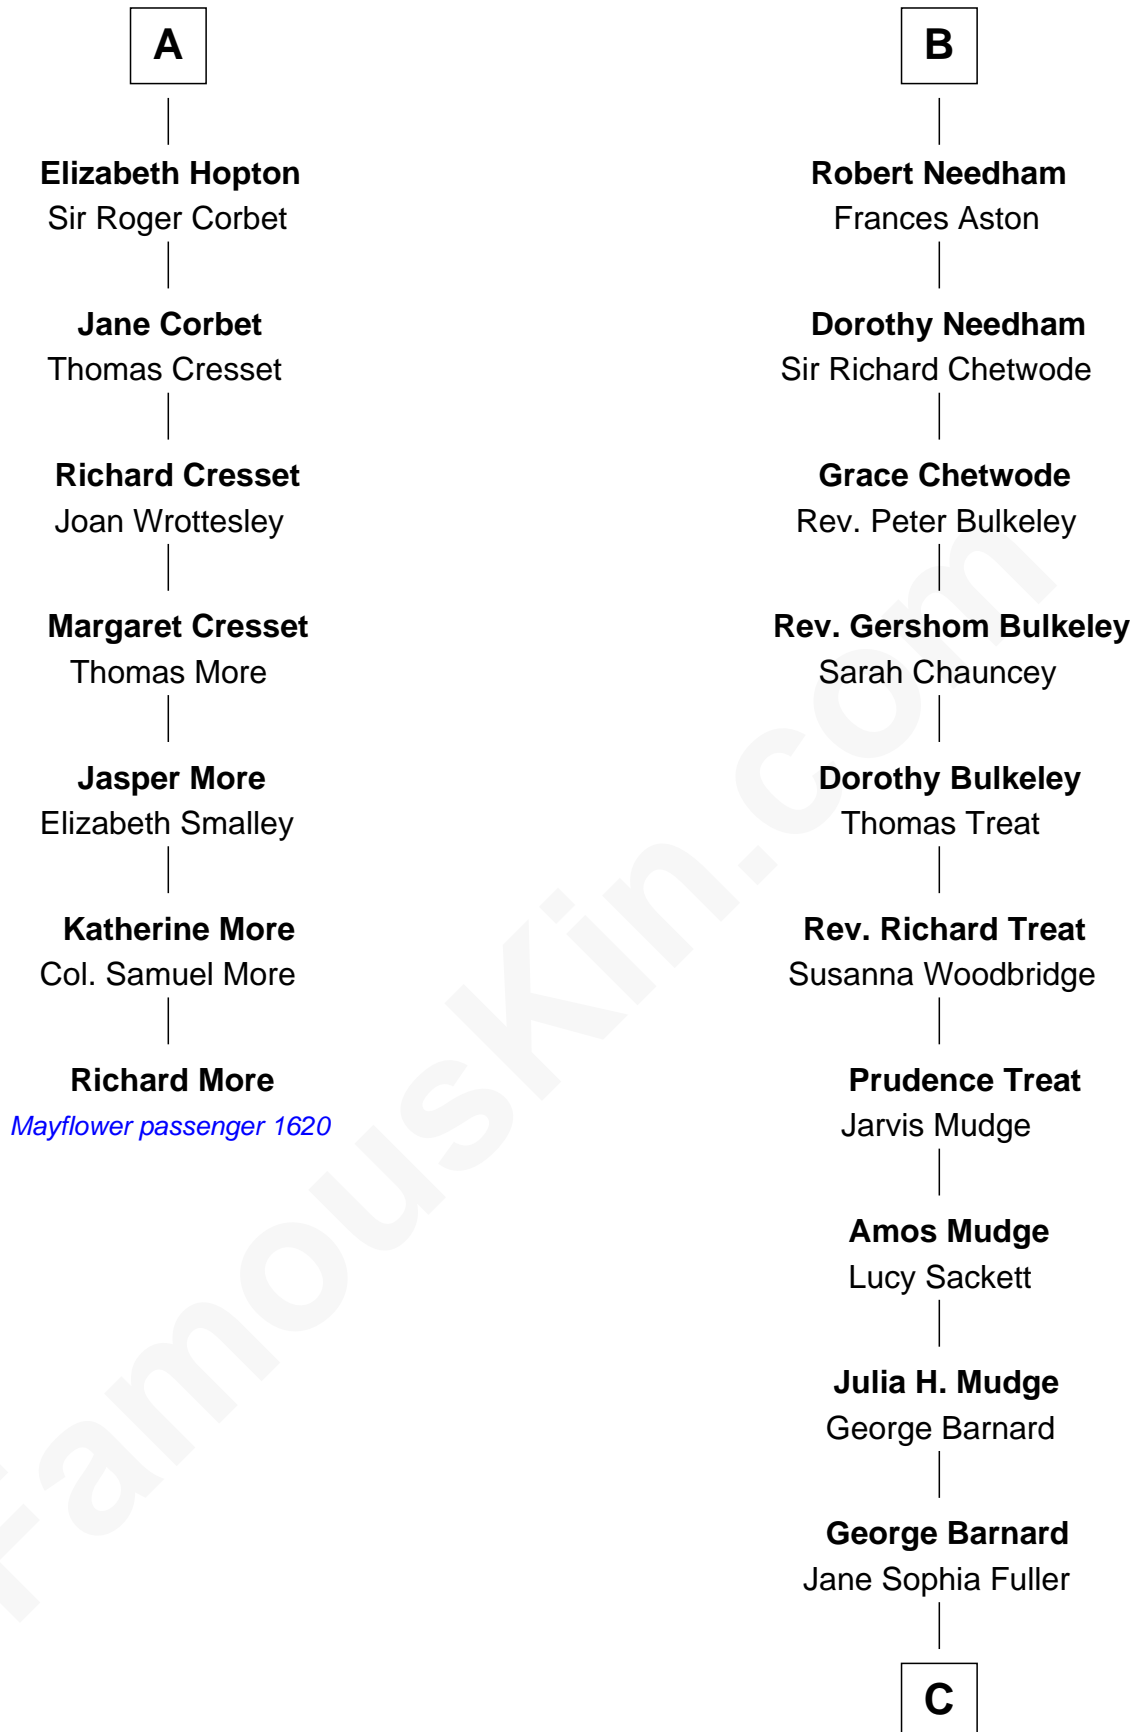

**MAYFLOWER**

# FamousKin.com Relationship Chart of

**Richard More**

*(c1614 - c1696) Mayflower passenger 1620*

**13th cousin 6 times removed of**

**Dick Clark**

*Radio and TV Host*

**Sir James le Boteler**

Eleanor de Bohun

**C**

**Charles Fuller Barnard**

Anna May Aldridge

**Julia Fuller Barnard**

Richard Augustus Clark

**Dick Clark**

*Radio and TV Host*

FamousKin.com