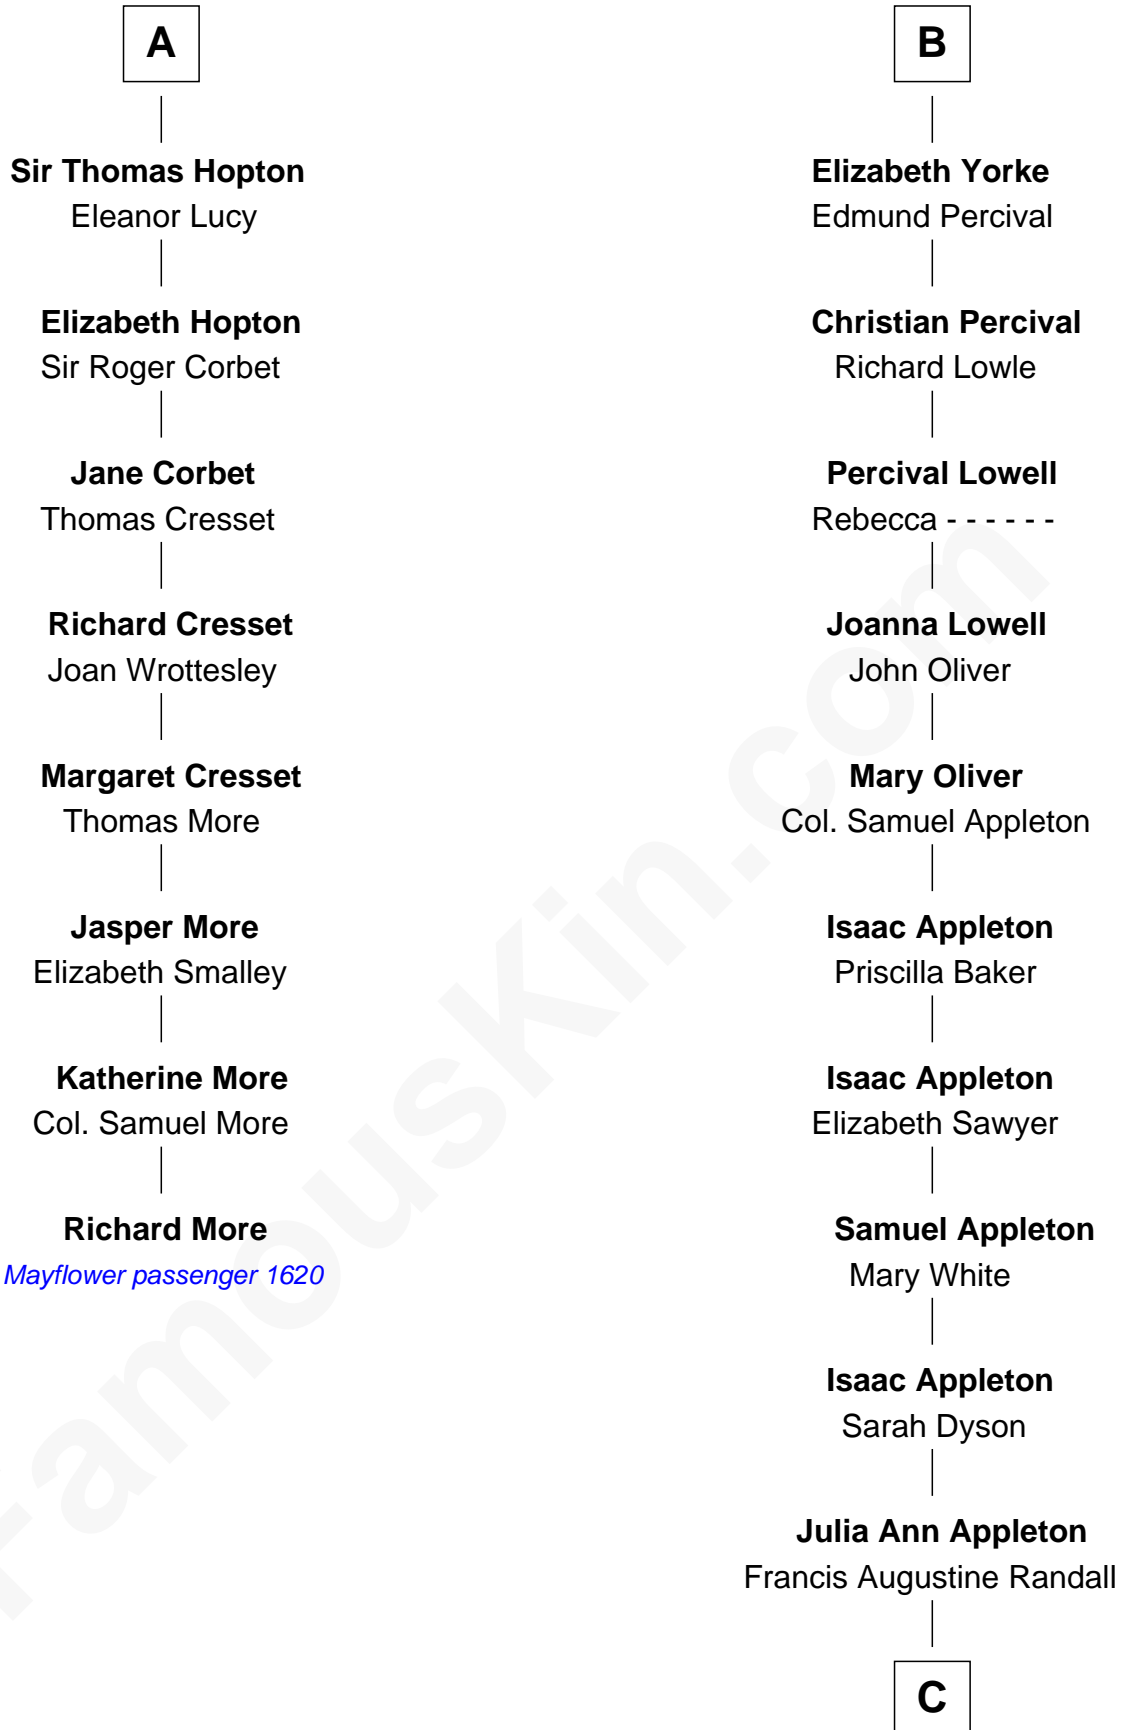

MAYFLOWER

FamousKin.com Relationship Chart of

Richard More

(c1614 - c1696) Mayflower passenger 1620

14th cousin 7 times removed of

James Spader

TV and Movie Actor

Humphrey de Bohun

Elizabeth Plantagenet

Eleanor de Bohun

Sir James le Boteler

Pernel le Boteler

Sir Gilbert Talbot

Elizabeth Talbot

Sir Henry de Grey

Richard Grey

Sir James Luttrell

Elizabeth Courtnay

Sir Hugh Luttrell

Margaret Hill

Eleanor Luttrell

Roger Yorke

B

C

Julia M. Randall

William E. Fraser

Edward Abbott Fraser

Myrtle H. Brown

James Randall Fraser

Elizabeth Higginson Bowditch

Jean Fraser

Stoddard Greenwood Spader