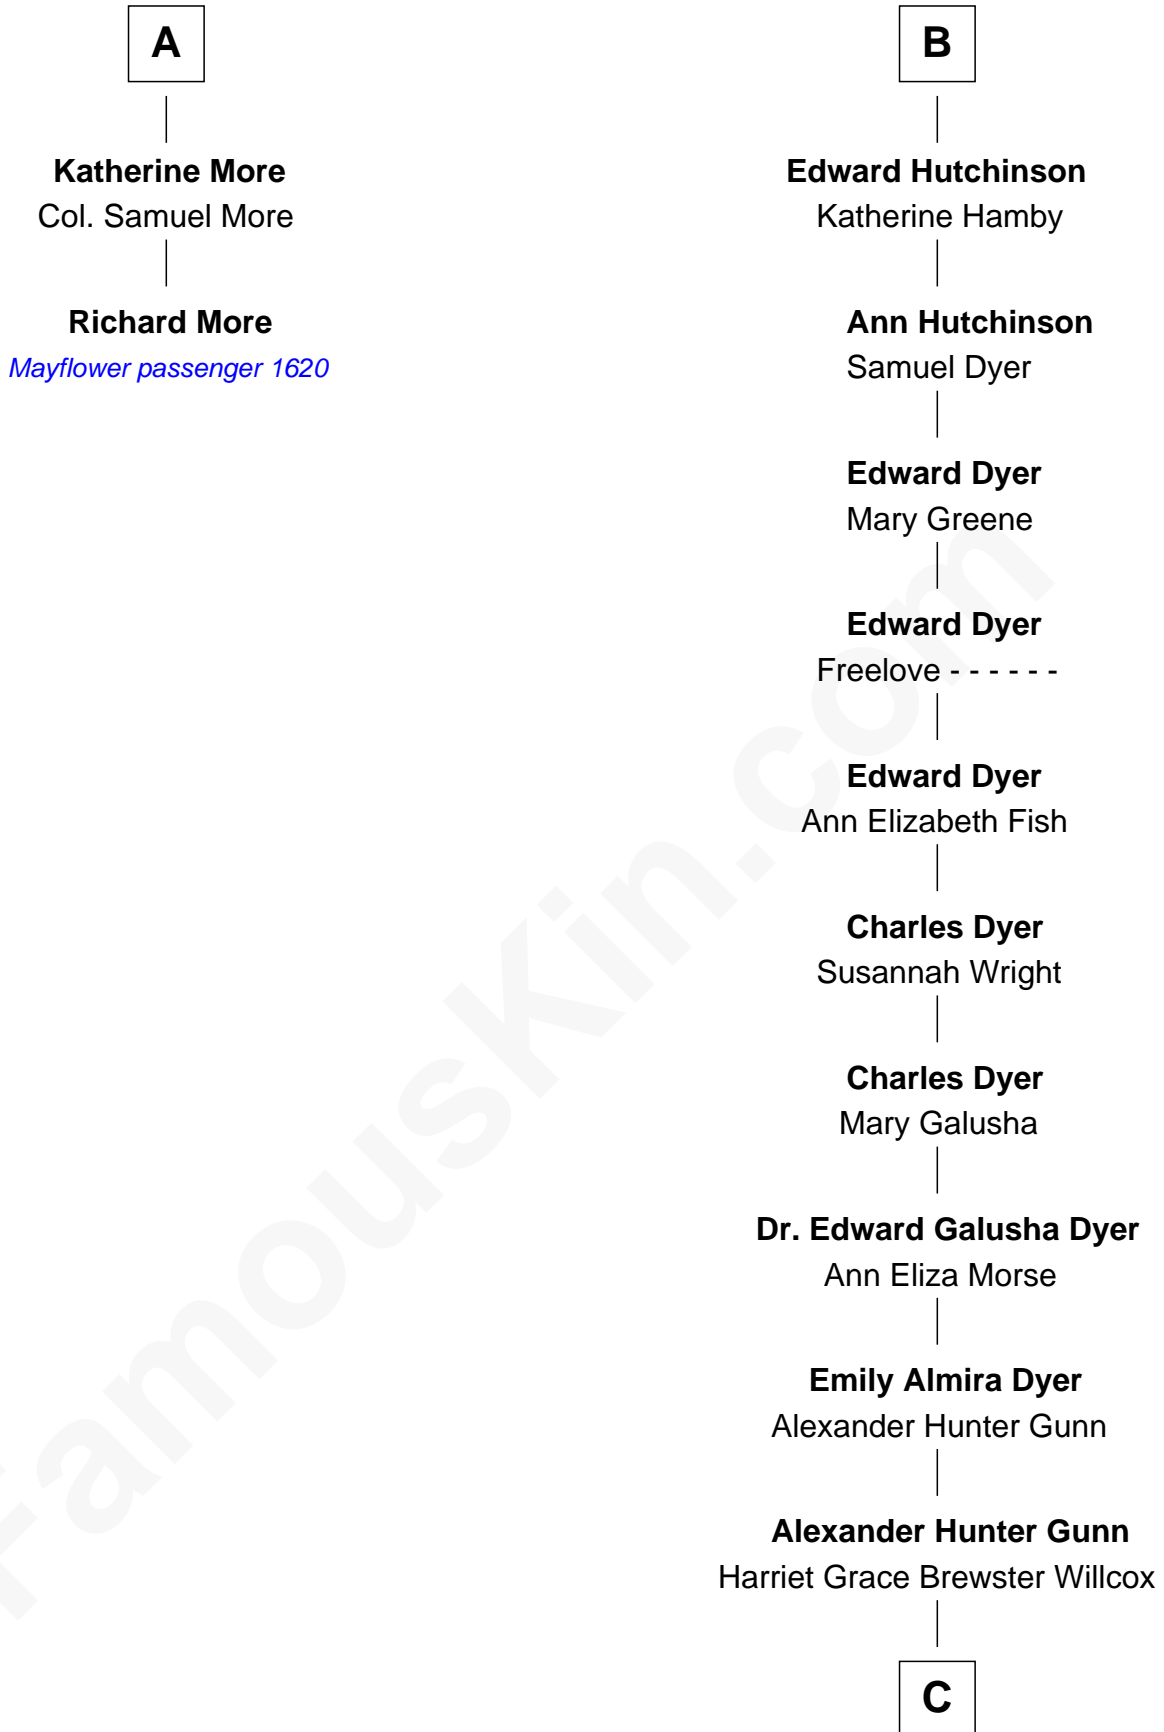

# FamousKin.com Relationship Chart of

**Richard More**

*(c1614 - c1696) Mayflower passenger 1620*

**8th cousin 11 times removed of**

**Elisabeth Shue**

*TV and Movie Actress*

**Sir Walter Blount**

Sancha de Ayala

Margaret de Gresley

**Sir Thomas Blount**

Agnes Hawley

**Anne Blount**

William Marbury

**Robert Marbury**

Katherine Williamson

**William Marbury**

Agnes Lenton

**Rev. Francis Marbury**

Bridget Dryden

**Anne Marbury**

William Hutchinson

**B**

**C**

**Mary Brewster Gunn**  
Adoniram Judson Wells

**Anne Brewster Wells**  
James William Shue

**Elisabeth Shue**  
*TV and Movie Actress*

FamousKin.com