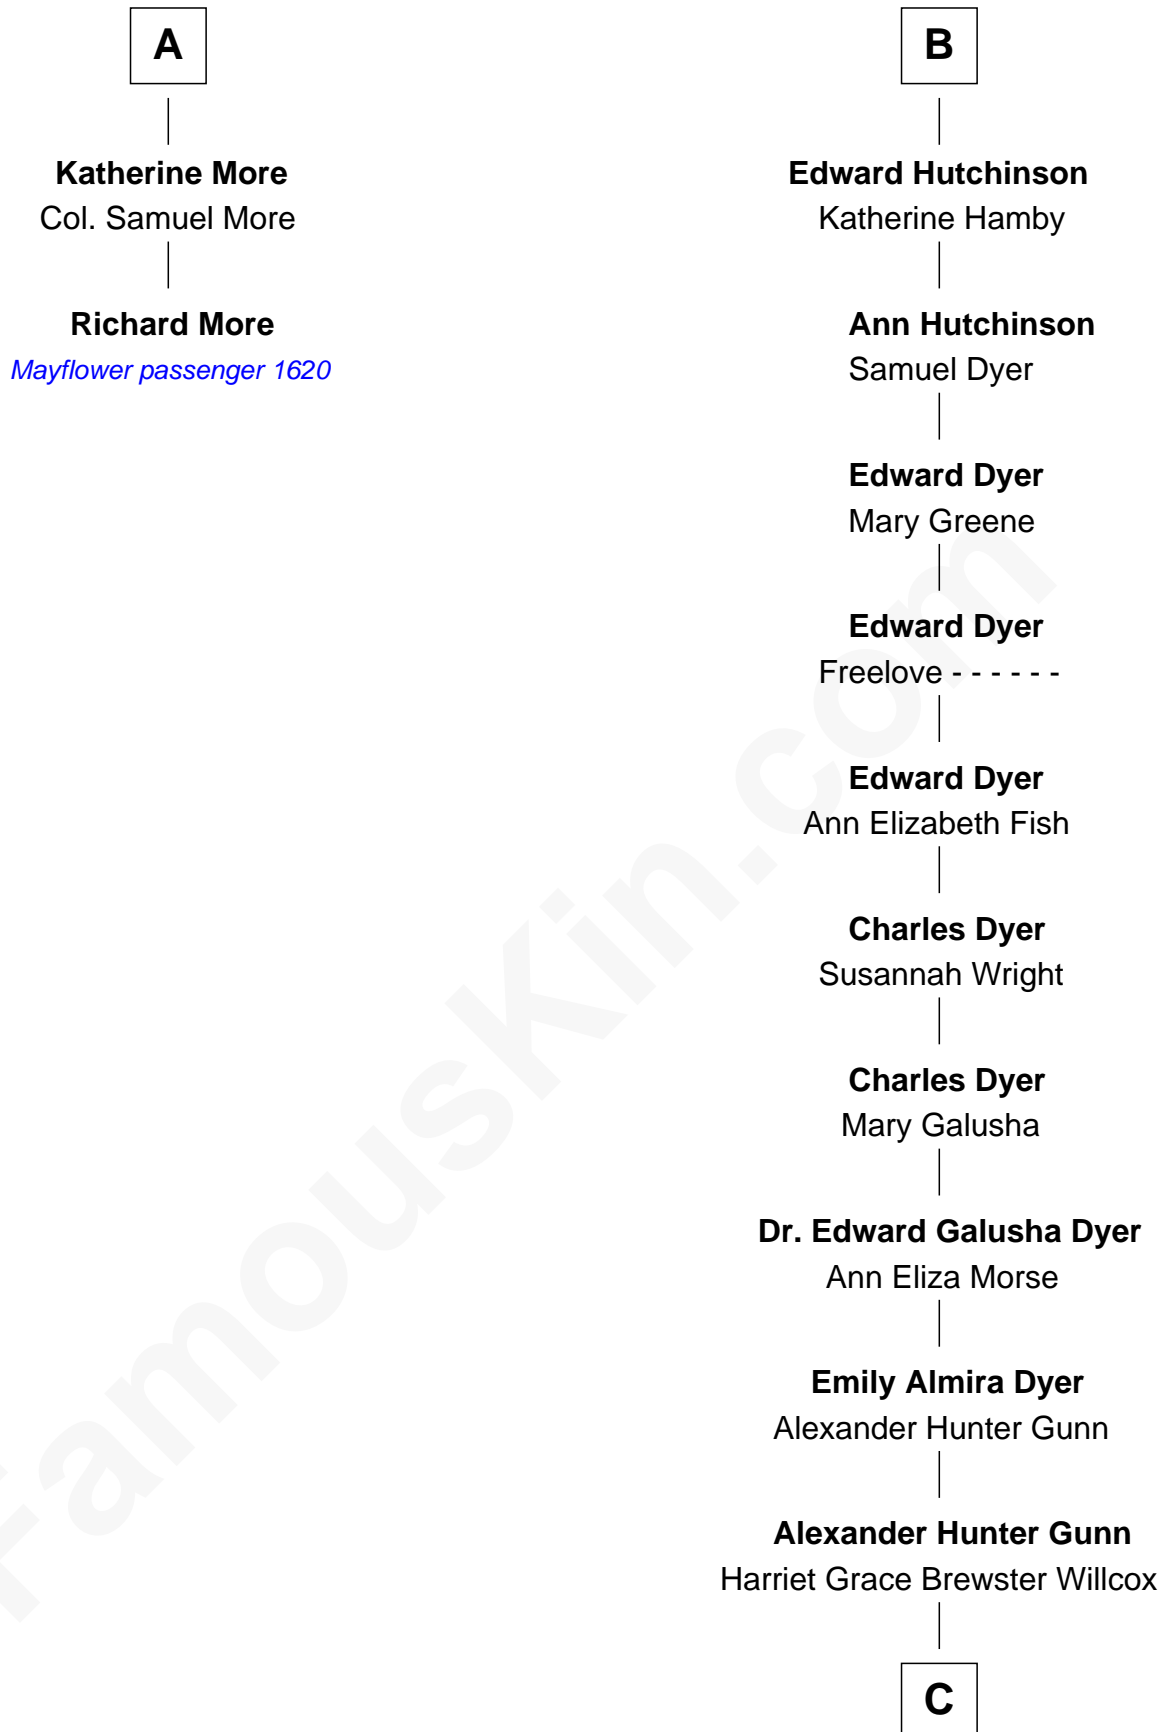

MAYFLOWER

FamousKin.com Relationship Chart of

Richard More

(c1614 - c1696) Mayflower passenger 1620

8th cousin 11 times removed of

Andrew Shue

TV Actor

Sir Walter Blount

Sancha de Ayala

C

Mary Brewster Gunn
Adoniram Judson Wells

Anne Brewster Wells
James William Shue

Andrew Shue
TV Actor

FamousKin.com