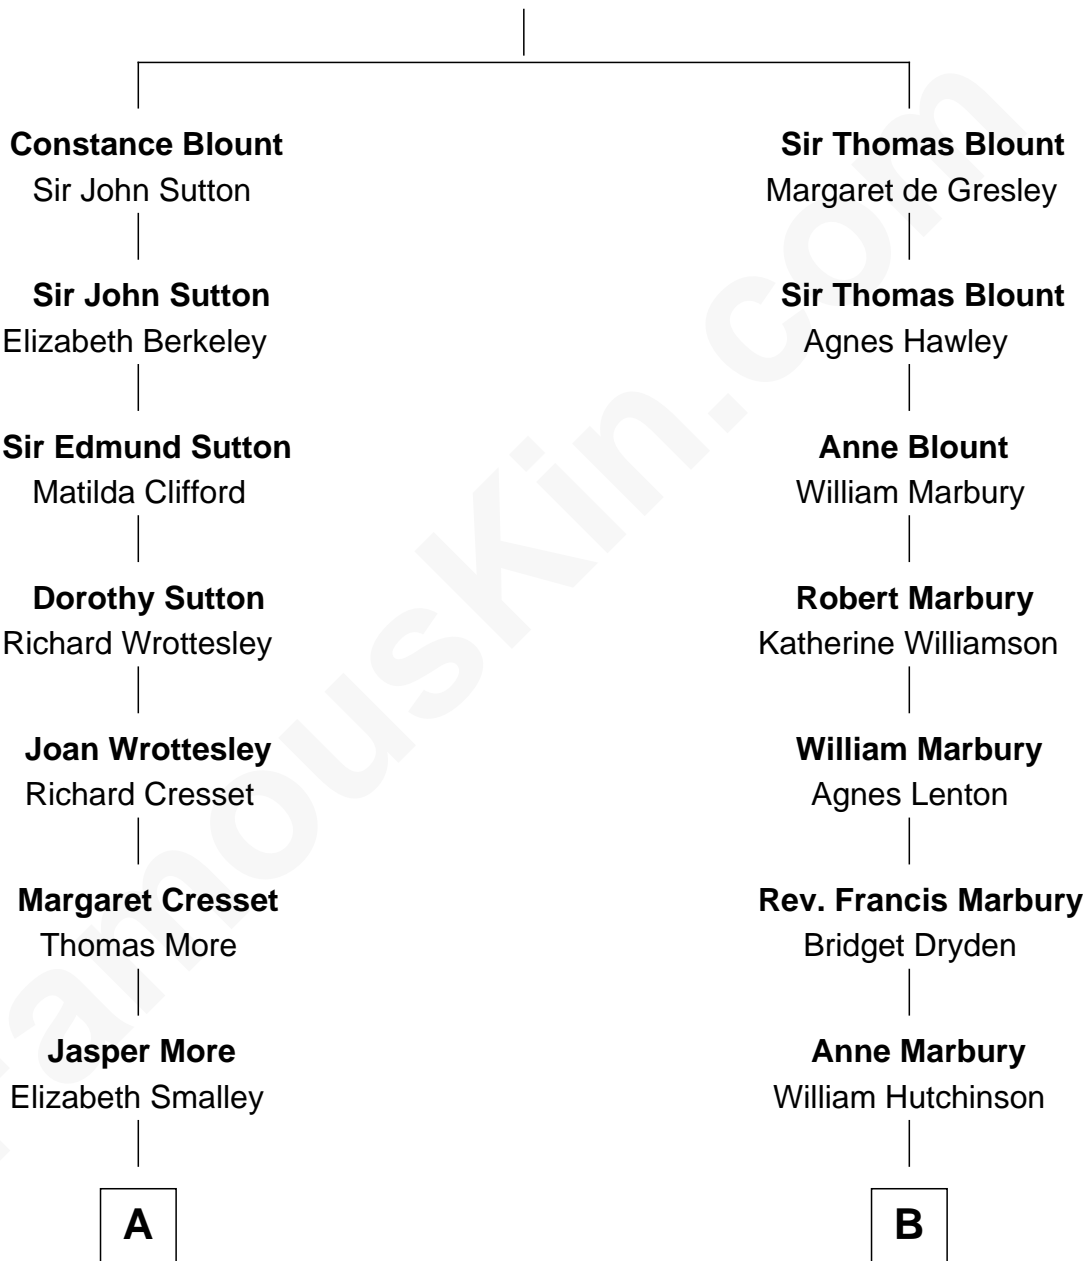

MAYFLOWER

FamousKin.com Relationship Chart of

Richard More

(c1614 - c1696) Mayflower passenger 1620

8th cousin 11 times removed of

Andrew Shue

TV Actor

Sir Walter Blount

Sancha de Ayala

C

Mary Brewster Gunn
Adoniram Judson Wells

Anne Brewster Wells
James William Shue

Andrew Shue
TV Actor

FamousKin.com