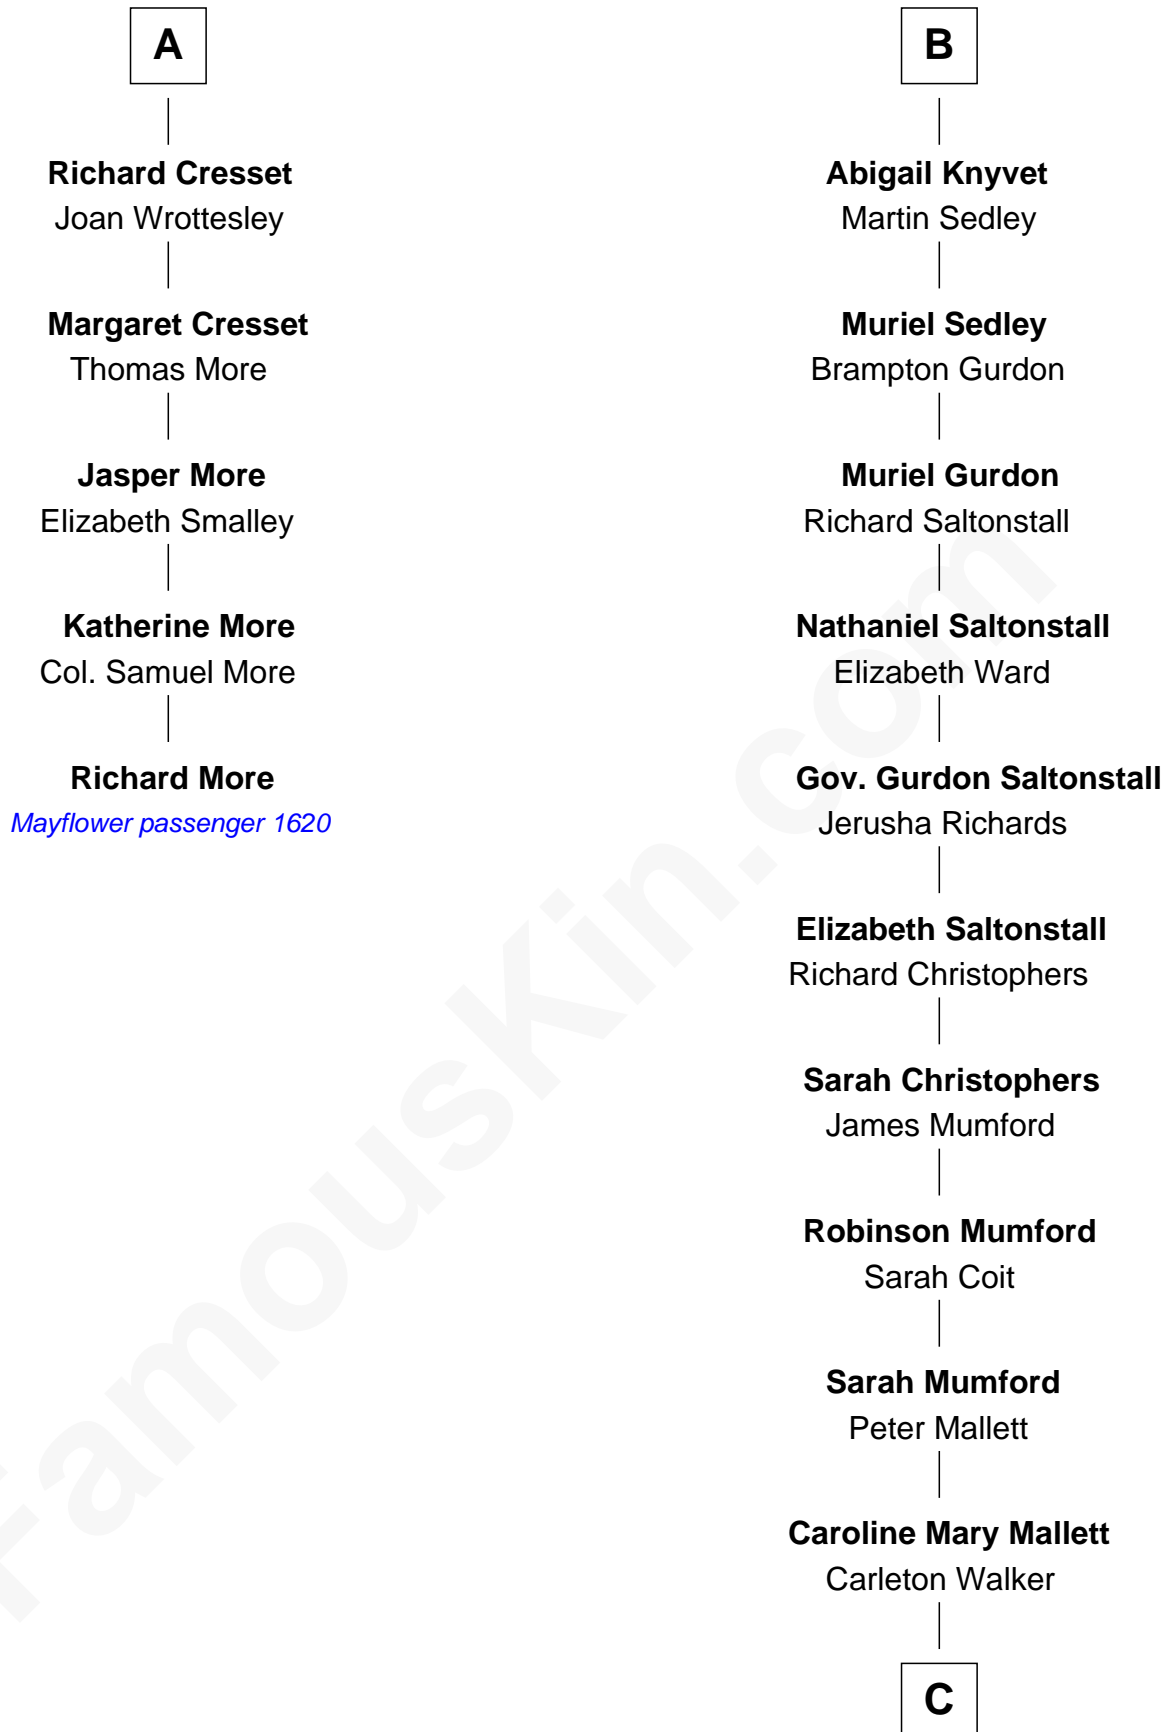

MAYFLOWER

FamousKin.com Relationship Chart of

Richard More

(c1614 - c1696) Mayflower passenger 1620

11th cousin 10 times removed of

Carly Fiorina

CEO of Hewlett-Packard

C

Margaret Isabella Walker

Heinrich Weber

John Walker Weber

Maude Graves

Cara Carleton Weber

Harold Marvin Sneed

Joseph Tyree Sneed

Madelon Montross Juergens