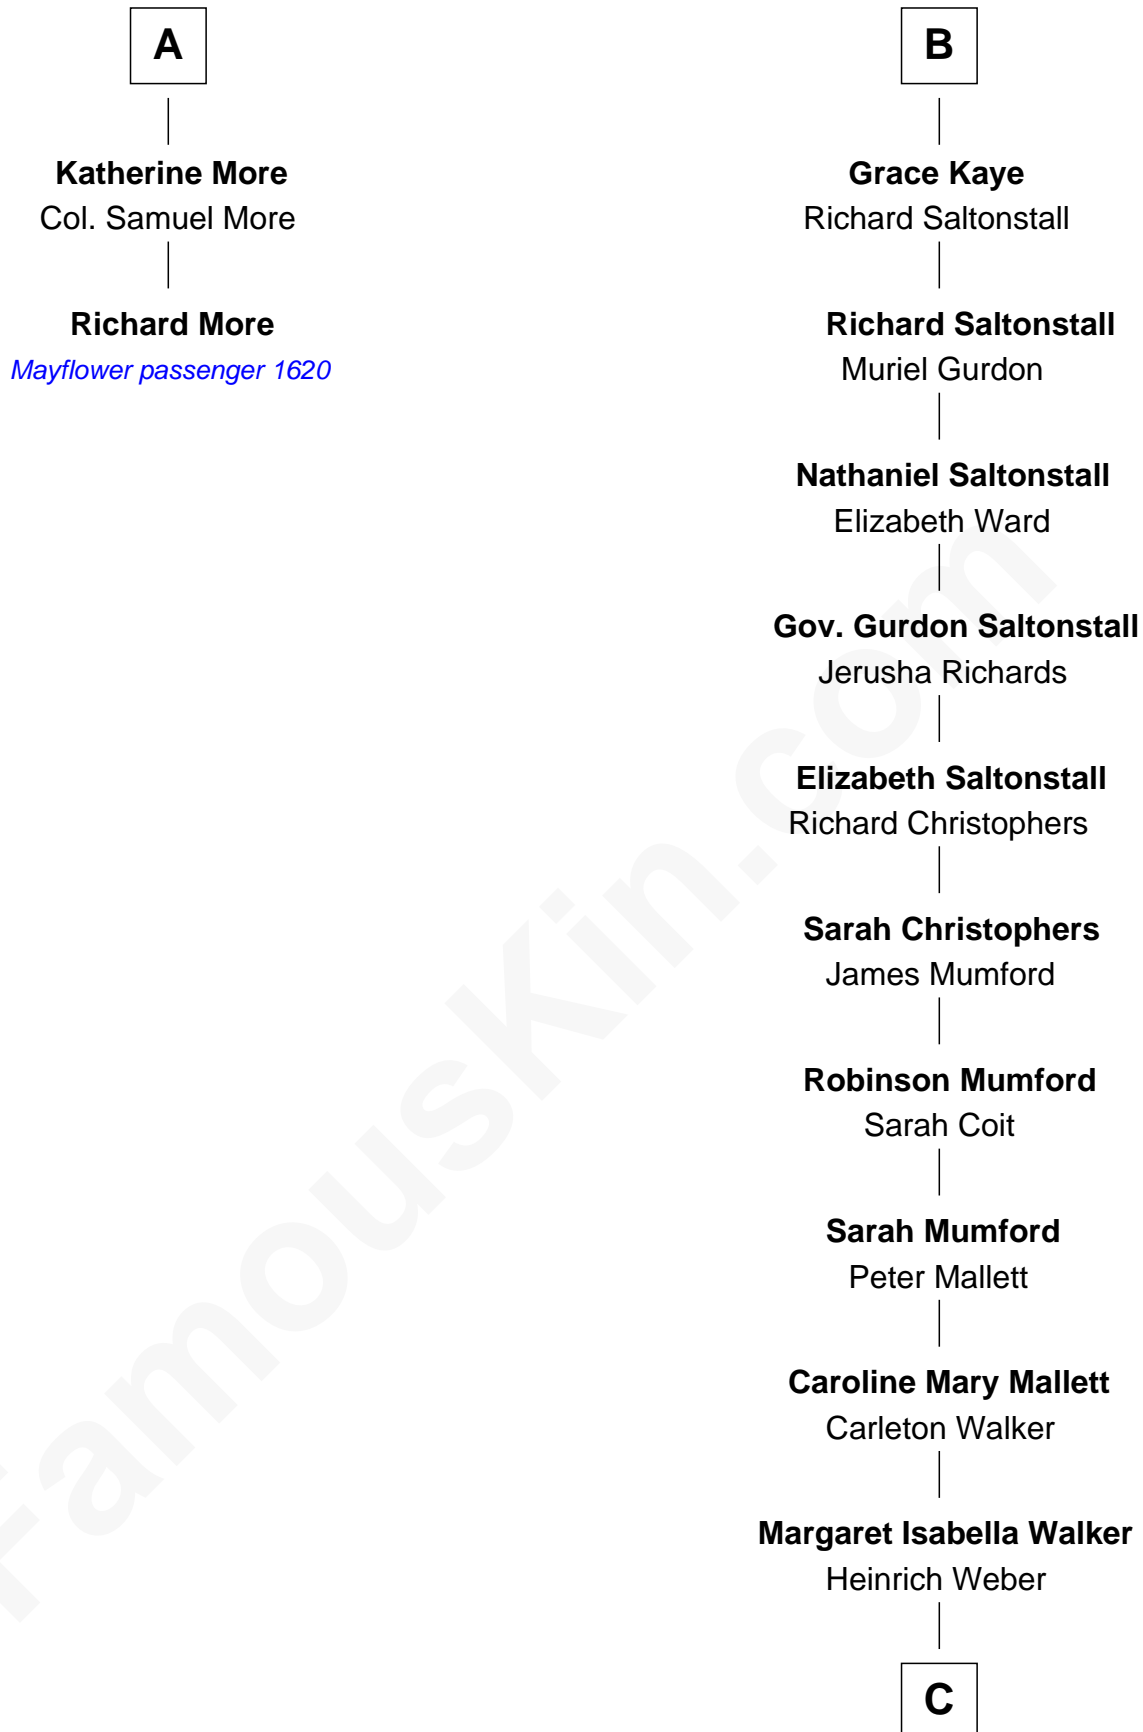

**MAYFLOWER**

# FamousKin.com Relationship Chart of

**Richard More**

(c1614 - c1696) Mayflower passenger 1620

8th cousin 12 times removed of

**Carly Fiorina**

CEO of Hewlett-Packard

C

**John Walker Weber**

Maude Graves

**Cara Carleton Weber**

Harold Marvin Sneed

**Joseph Tyree Sneed**

Madelon Montross Juergens

**Carly Fiorina**

*CEO of Hewlett-Packard*