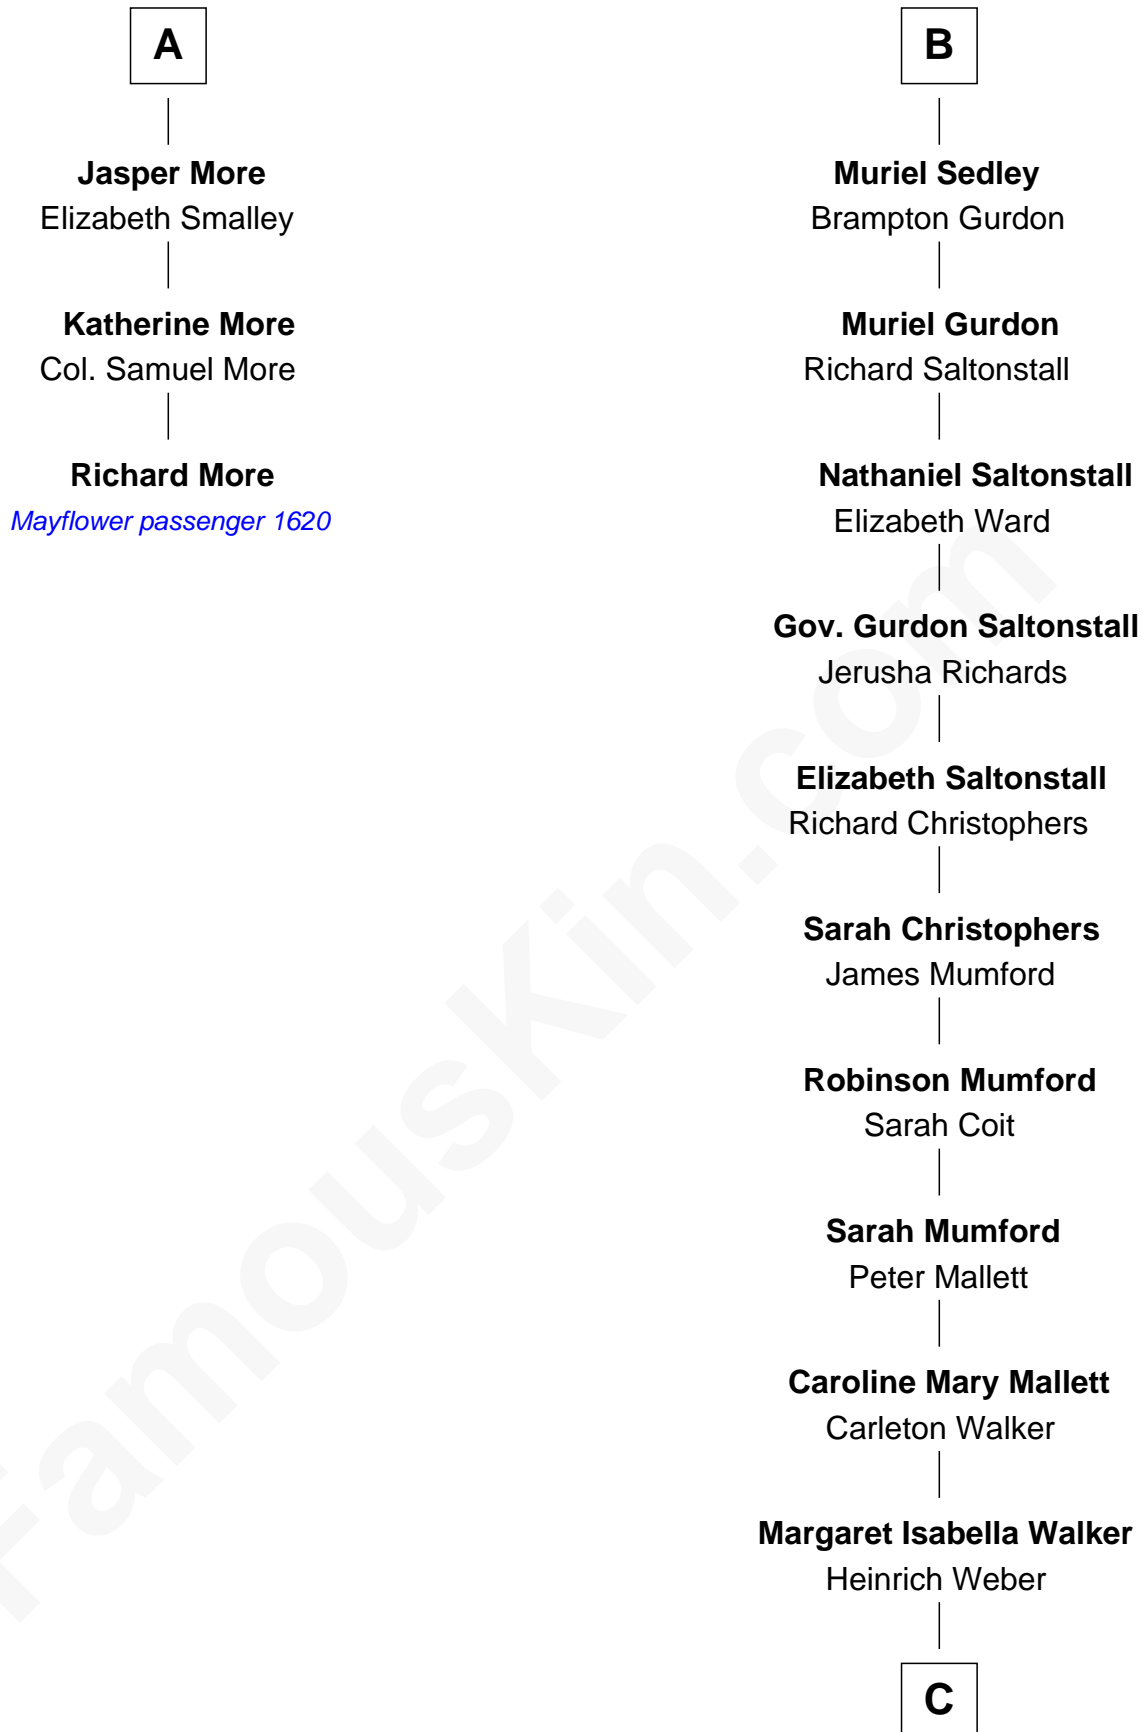

**MAYFLOWER**

# FamousKin.com Relationship Chart of

**Richard More**

(c1614 - c1696) Mayflower passenger 1620

9th cousin 11 times removed of

**Carly Fiorina**

CEO of Hewlett-Packard

C

**John Walker Weber**

Maude Graves

**Cara Carleton Weber**

Harold Marvin Sneed

**Joseph Tyree Sneed**

Madelon Montross Juergens

**Carly Fiorina**

*CEO of Hewlett-Packard*