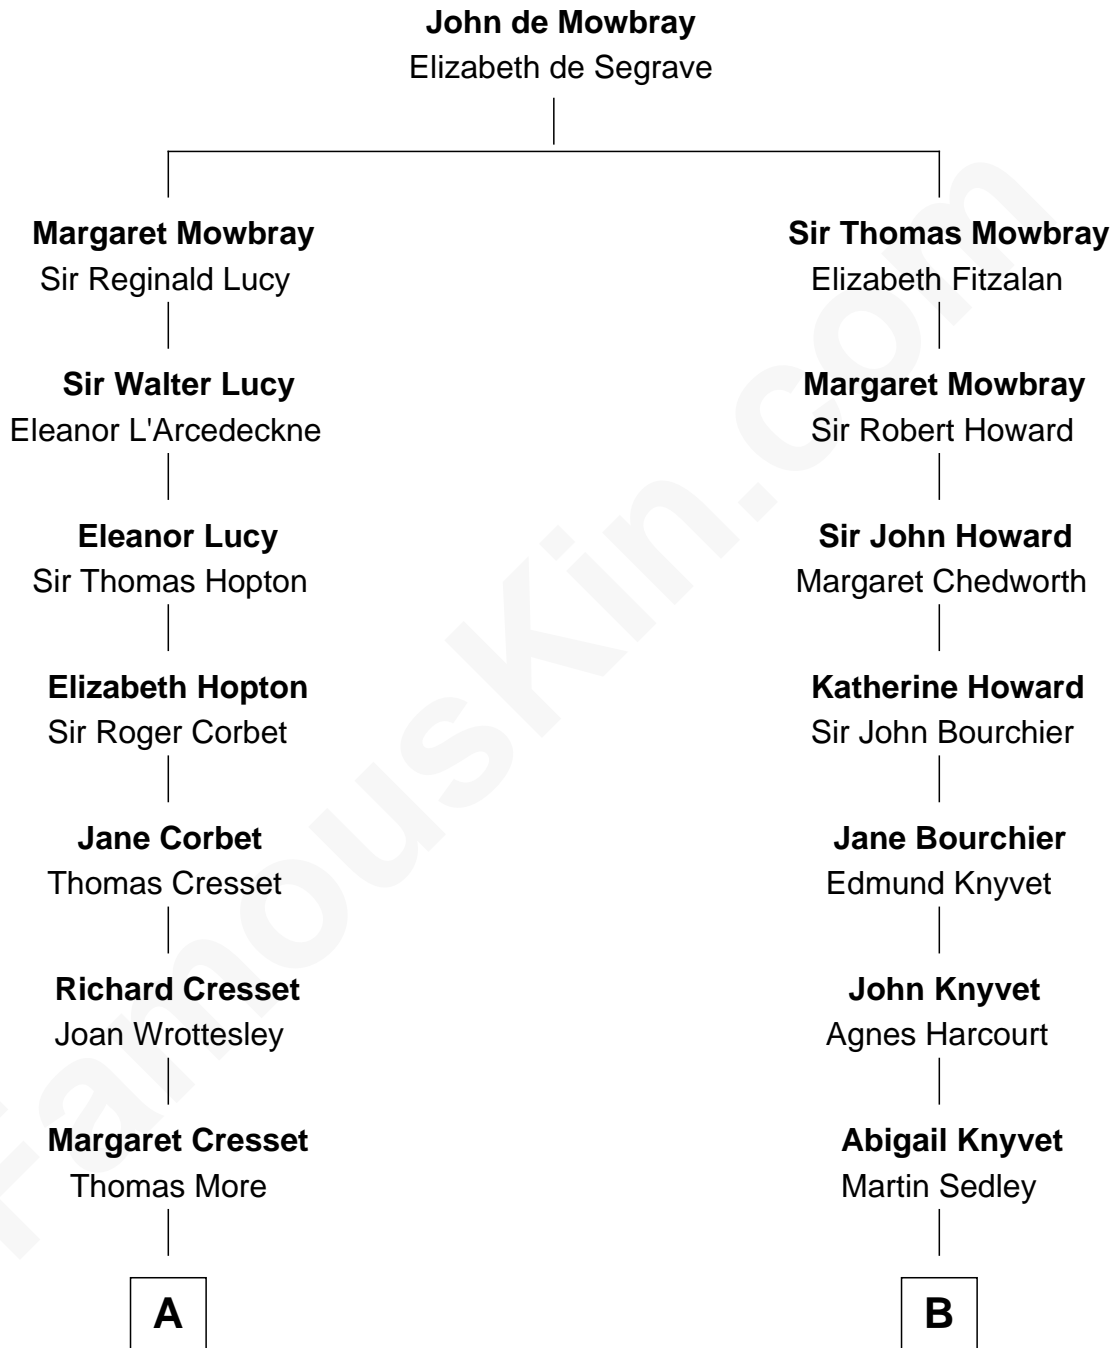

**MAYFLOWER**

# FamousKin.com Relationship Chart of

**Richard More**

(c1614 - c1696) Mayflower passenger 1620

9th cousin 11 times removed of

**Carly Fiorina**

CEO of Hewlett-Packard

C

**John Walker Weber**

Maude Graves

**Cara Carleton Weber**

Harold Marvin Sneed

**Joseph Tyree Sneed**

Madelon Montross Juergens

**Carly Fiorina**

*CEO of Hewlett-Packard*