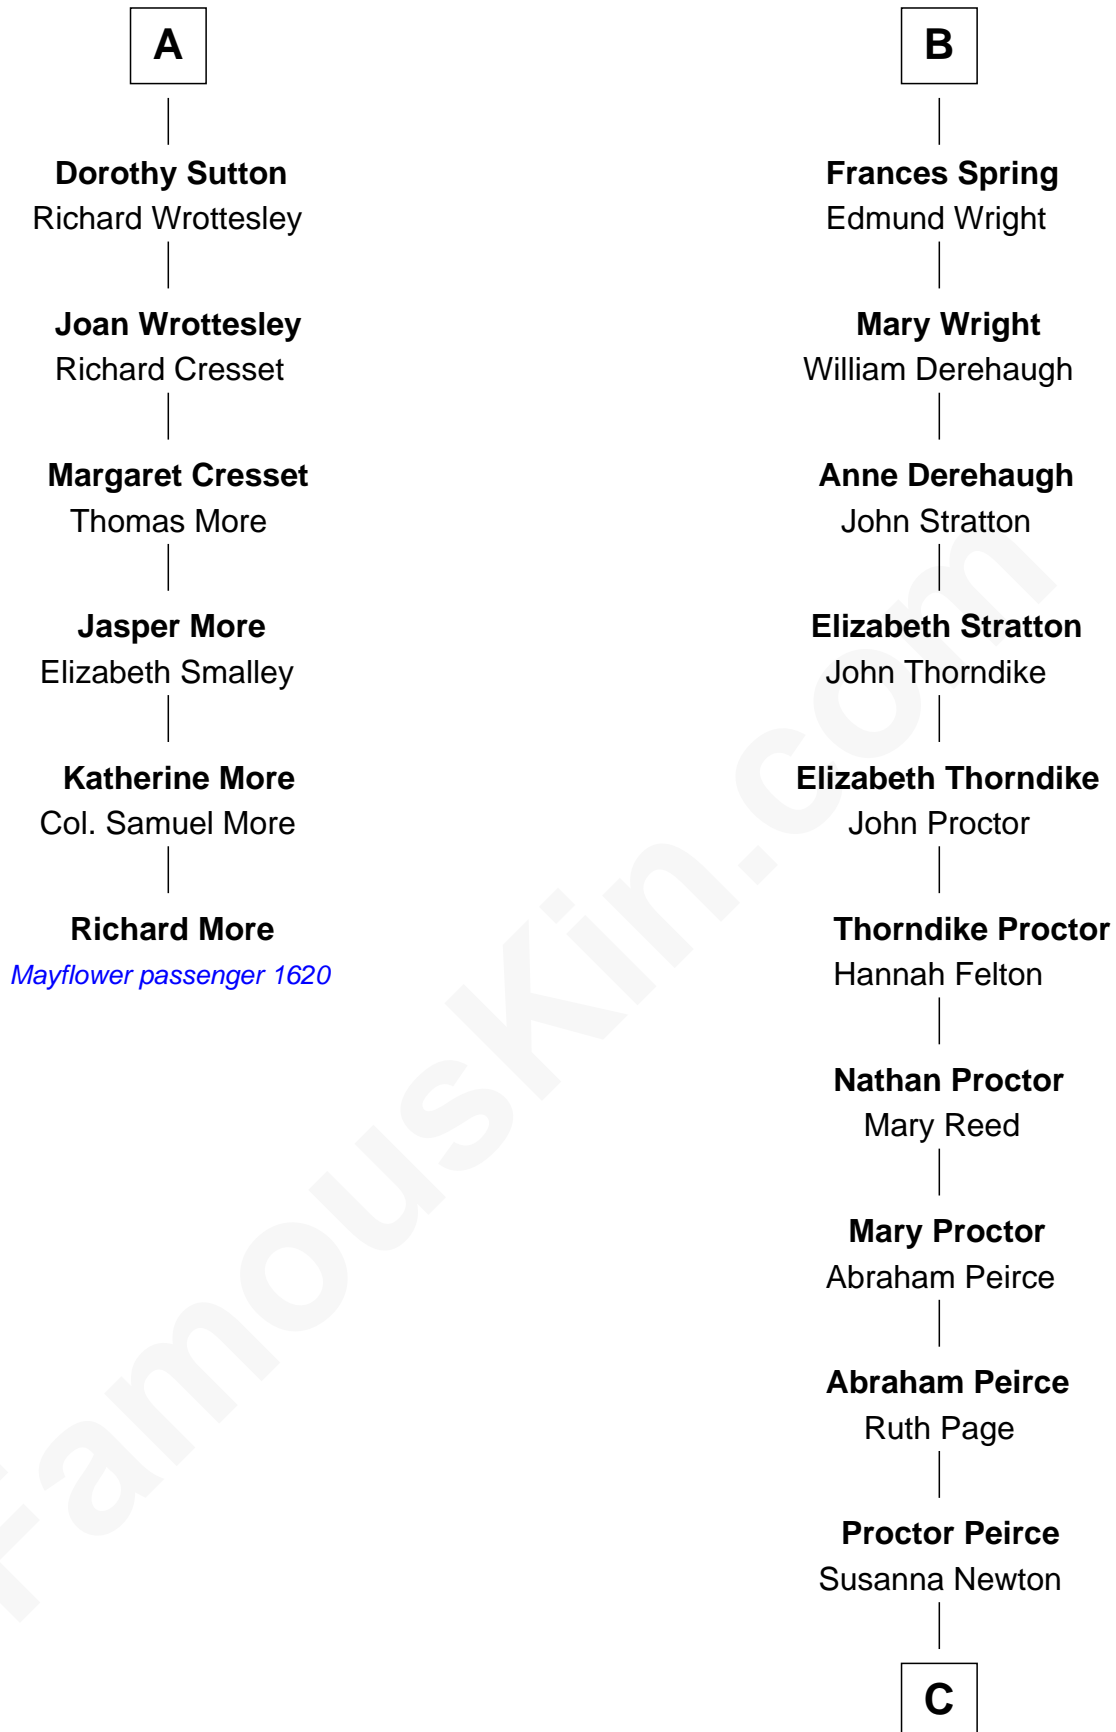

MAYFLOWER

FamousKin.com Relationship Chart of

Richard More

(c1614 - c1696) Mayflower passenger 1620

12th cousin 9 times removed of

John Lithgow

Stage, TV, and Movie Actor

Bartholomew de Badlesmere

Margaret de Badlesmere

Sir John de Tivetot

Sir Robert de Tivetot

Margaret Deincourt

Elizabeth de Tivetot

Sir Philip le Despencer

Margery Despencer

Sir Roger Wentworth

Henry Wentworth

Elizabeth Howard

Margery Wentworth

Sir William Waldegrave

Dorothy Waldegrave

Sir John Spring

B

C

William Peirce

Ellen Prentiss

Ellen Prentiss Peirce

Washington Lithgow

Arthur Washington Lithgow

Ina Berenice Robinson

Arthur Washington Lithgow

Sarah Jane Price