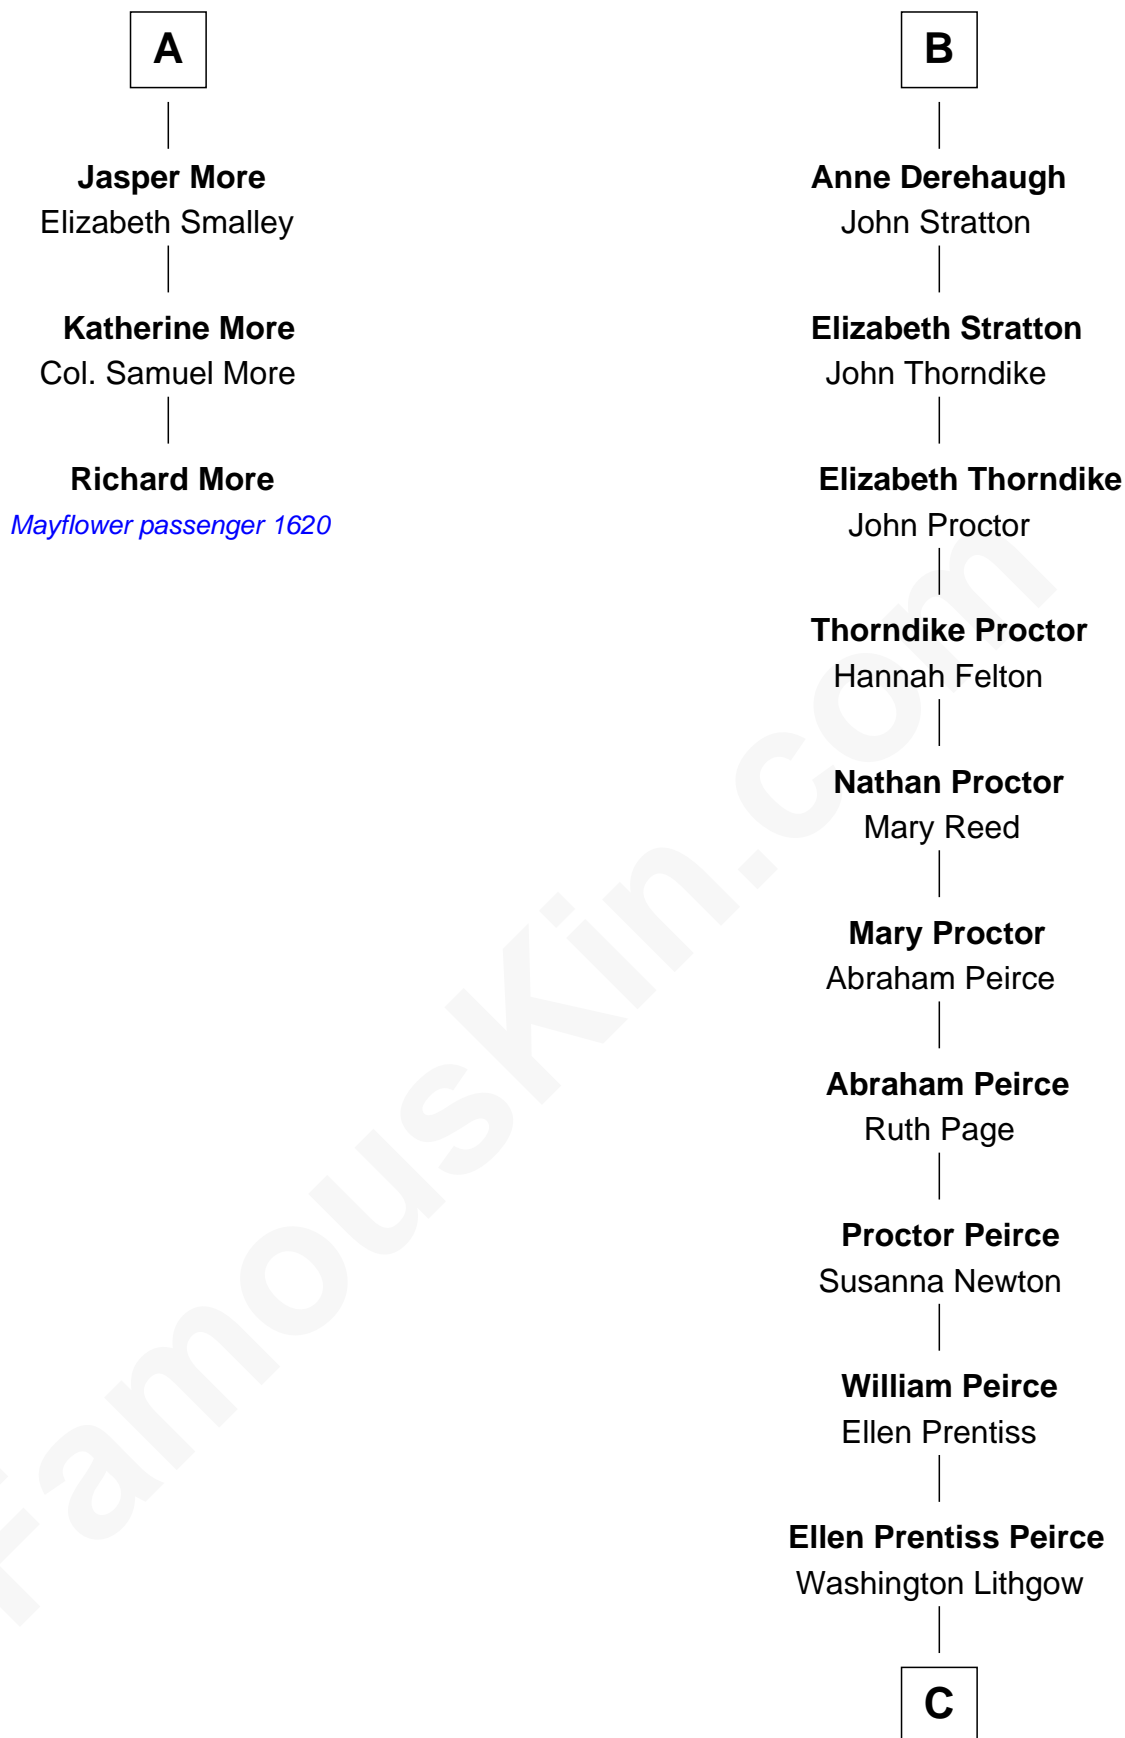

# FamousKin.com Relationship Chart of

**Richard More**

(c1614 - c1696) *Mayflower* passenger 1620

9th cousin 10 times removed of

**John Lithgow**

*Stage, TV, and Movie Actor*

**Sir Philip le Despencer**

Elizabeth - - - - -

Elizabeth de Tibetot

**Margery Despencer**

Sir Roger Wentworth

**Henry Wentworth**

Elizabeth Howard

**Margery Wentworth**

Sir William Waldegrave

**Dorothy Waldegrave**

Sir John Spring

**Frances Spring**

Edmund Wright

**Mary Wright**

William Derehaugh

**B**

C

Arthur Washington Lithgow

Ina Berenice Robinson

Arthur Washington Lithgow

Sarah Jane Price

John Lithgow

*Stage, TV, and Movie Actor*

FamousKin.com