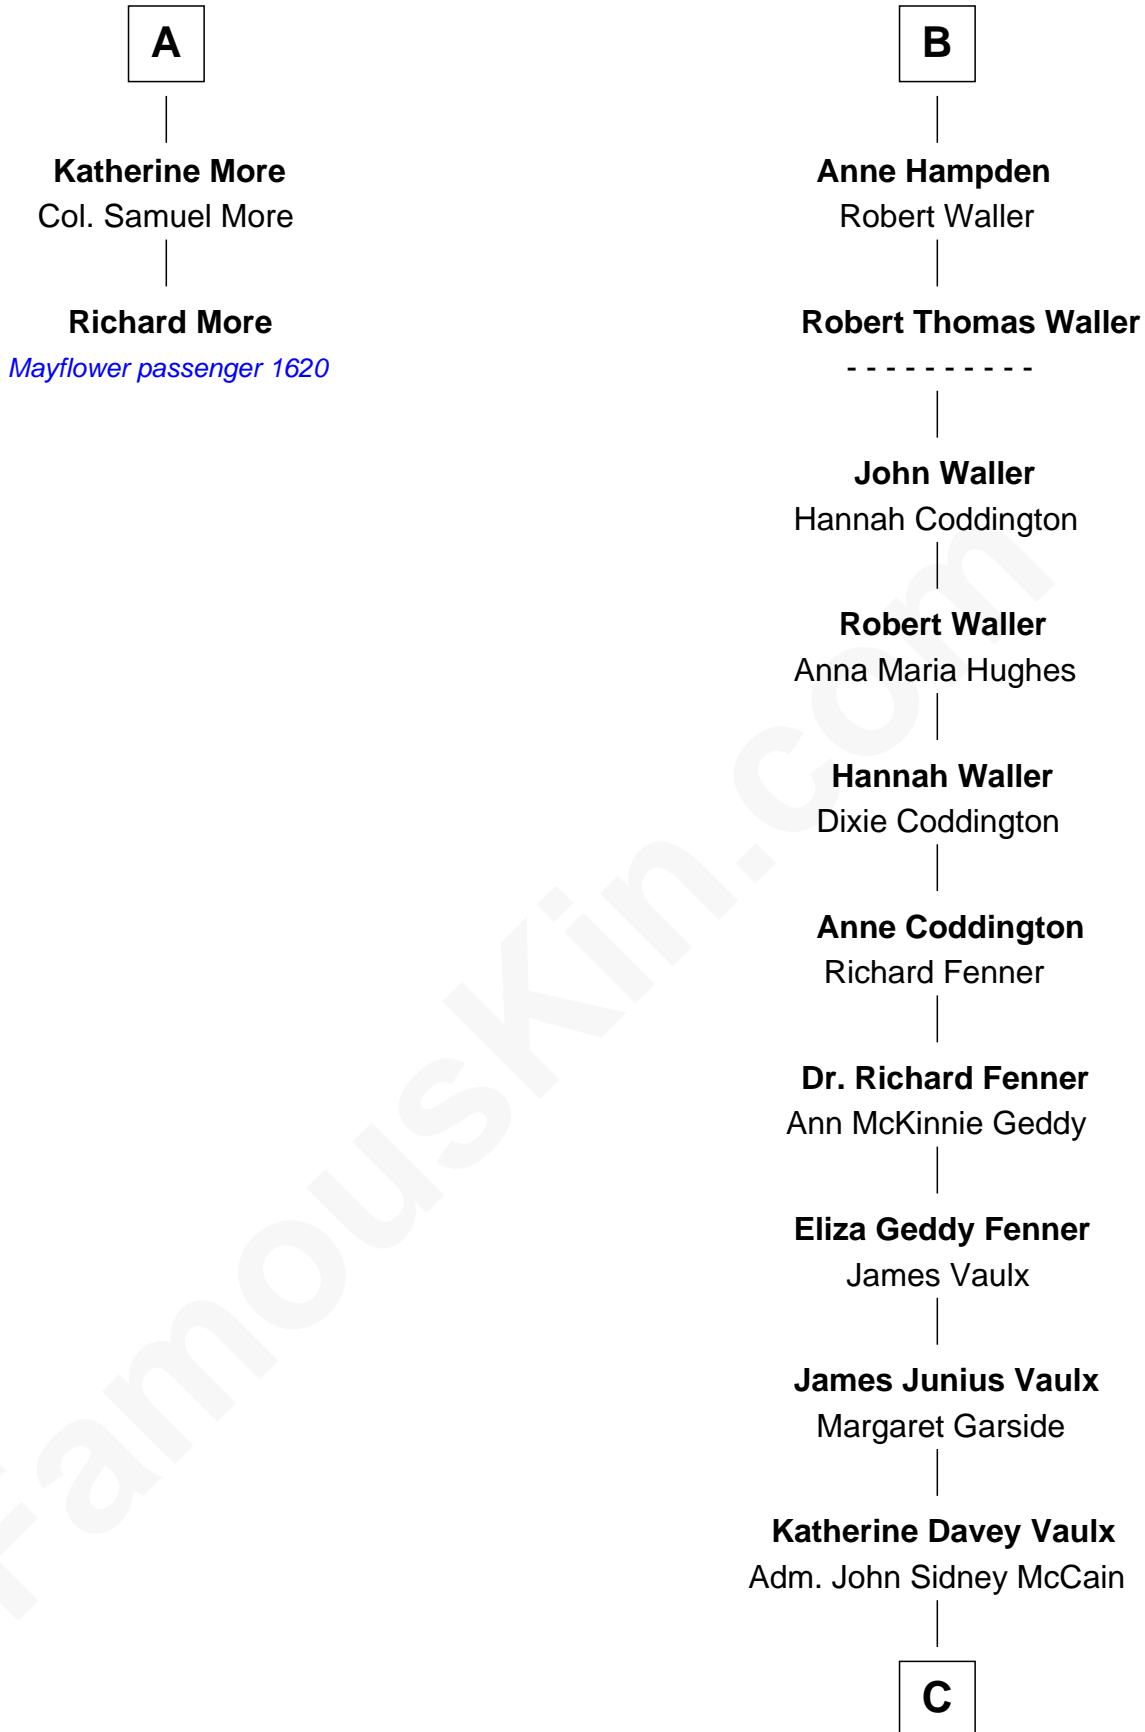

MAYFLOWER

FamousKin.com Relationship Chart of

Richard More

(c1614 - c1696) Mayflower passenger 1620

8th cousin 10 times removed of

John McCain

U.S. Senator from Arizona

Sir Walter Blount

Sir Thomas Blount

Margaret de Gresley

Sanchia Blount

Edward Langford

Alice Langford

John Stradling

Anne Stradling

Sir John Danvers

Anne Danvers

Thomas Lovett

Elizabeth Lovett

Anthony Cave

Anne Cave

Griffith Hampden

B

C

Adm. **John Sidney McCain**

Roberta Wright

John McCain

U.S. Senator from Arizona

FamousKin.com