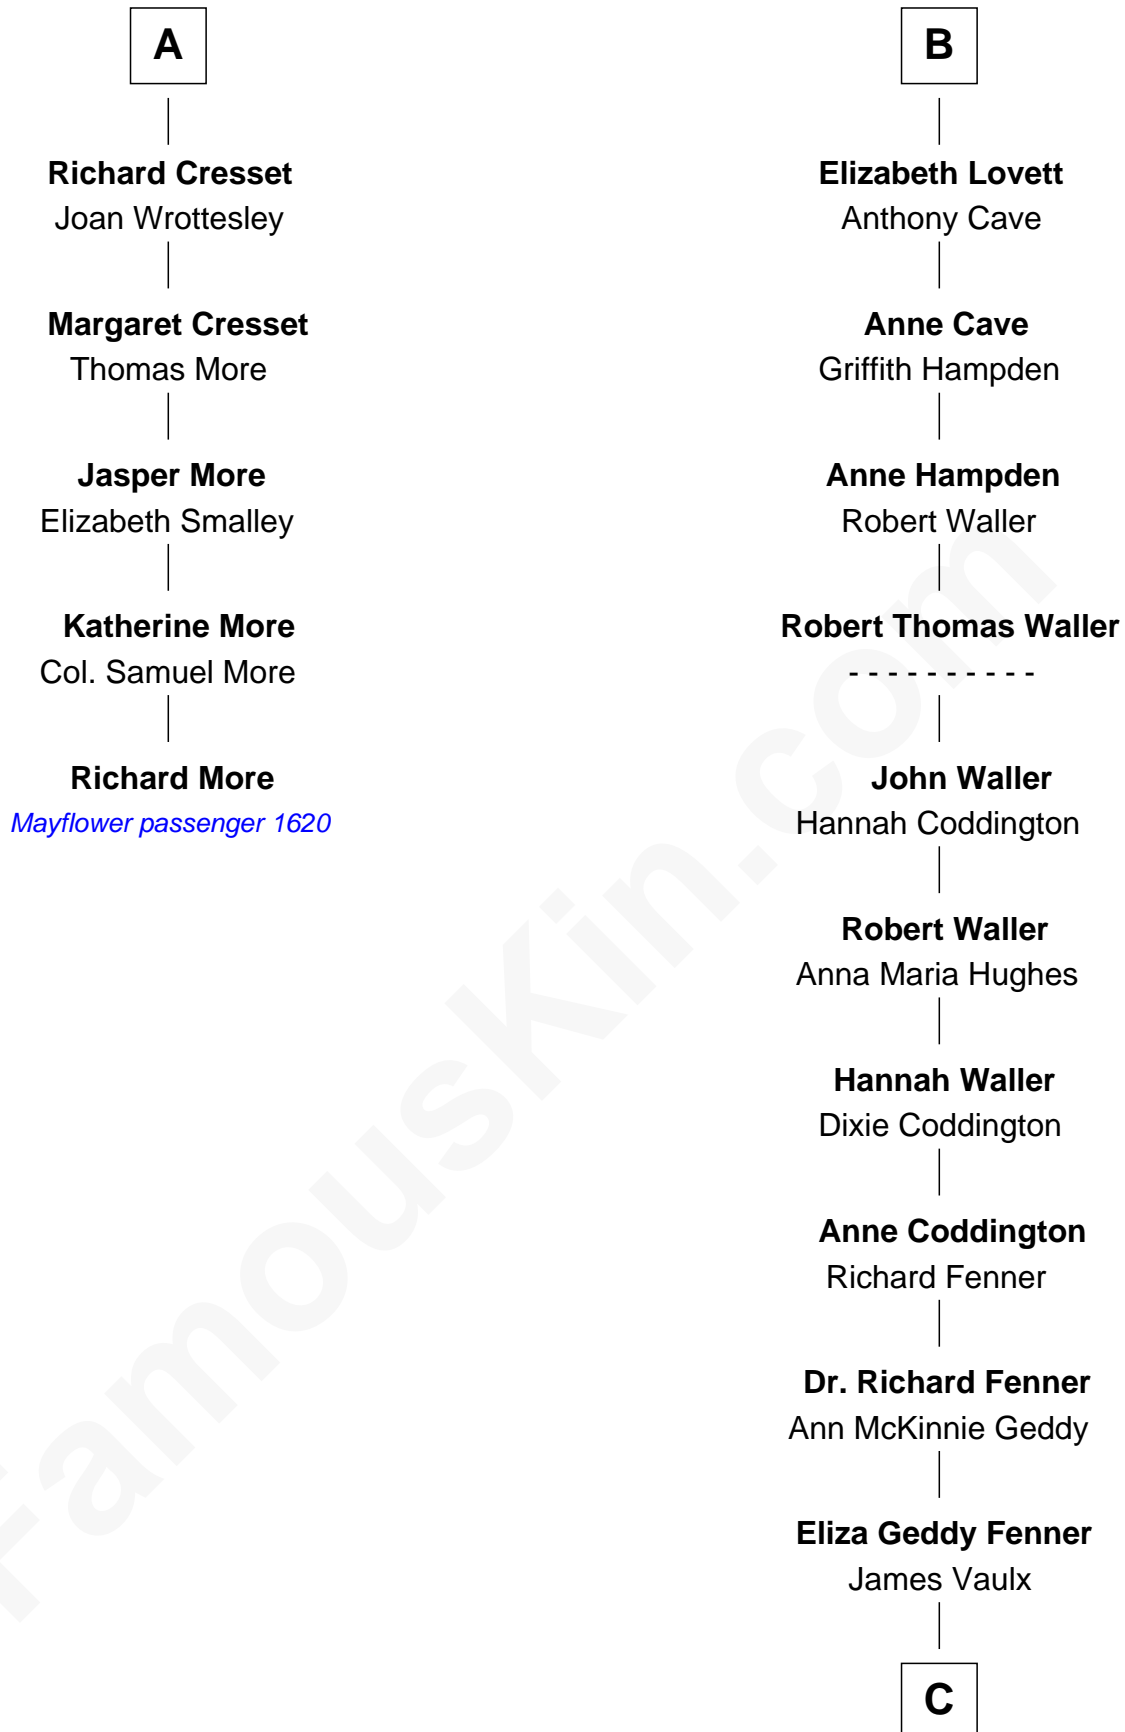

MAYFLOWER

FamousKin.com Relationship Chart of

Richard More

(c1614 - c1696) Mayflower passenger 1620

11th cousin 9 times removed of

John McCain

U.S. Senator from Arizona

C

James Junius Vaulx

Margaret Garside

Katherine Davey Vaulx

Adm. John Sidney McCain

Adm. John Sidney McCain

Roberta Wright

John McCain

U.S. Senator from Arizona