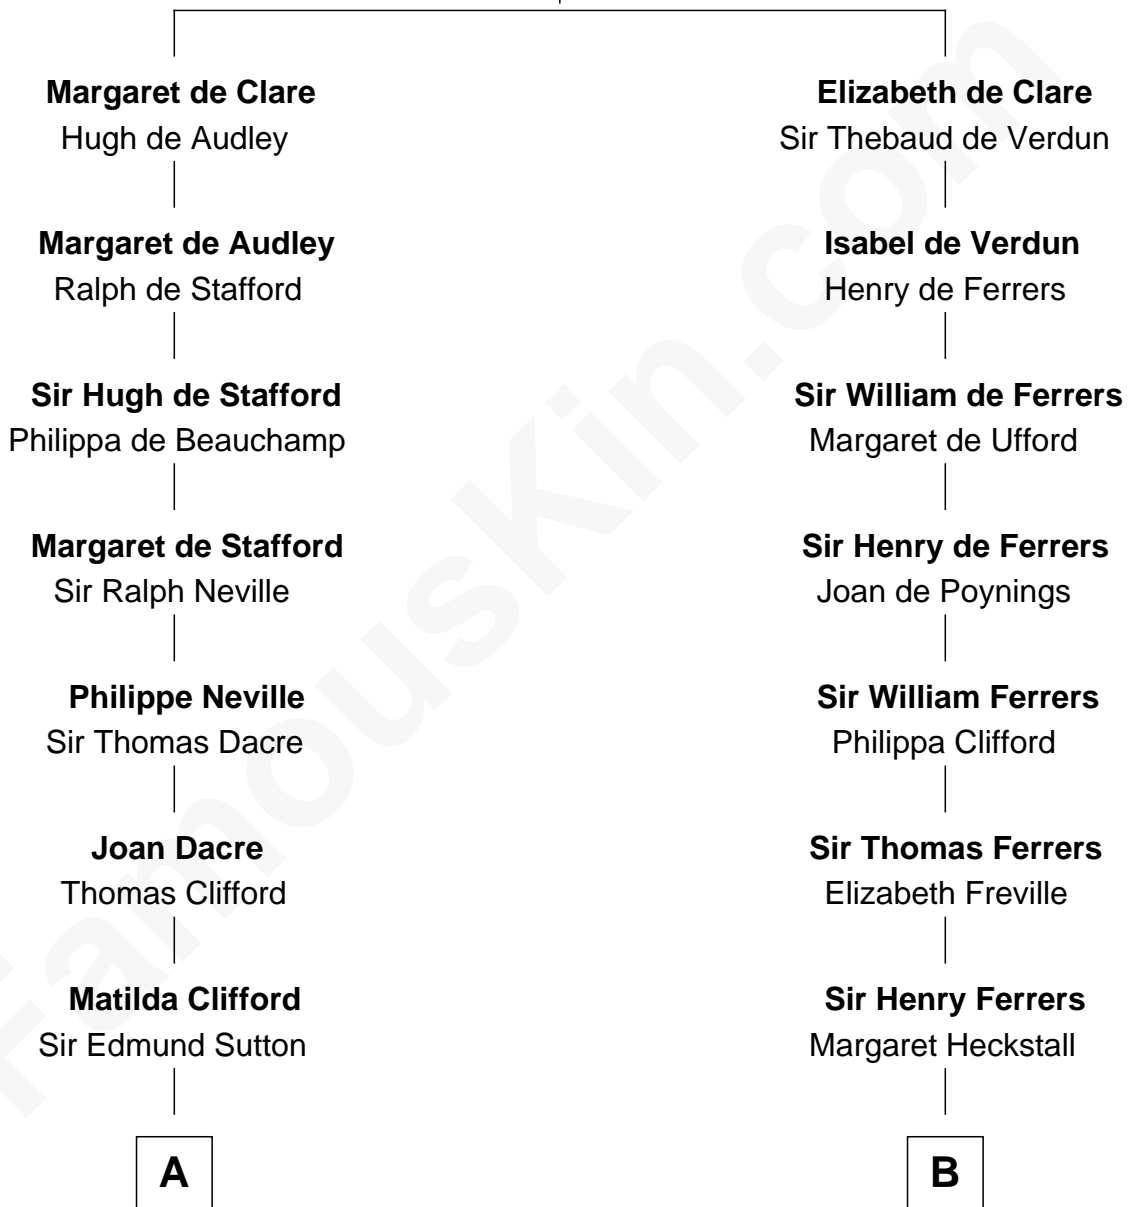

**MAYFLOWER**

# FamousKin.com Relationship Chart of

**Richard More**

*(c1614 - c1696) Mayflower passenger 1620*

**12th cousin 9 times removed of**

**John McCain**

*U.S. Senator from Arizona*

**Sir Gilbert de Clare**

Joan of Acre

**C**

**Eliza Geddy Fenner**

James Vaulx

**James Junius Vaulx**

Margaret Garside

**Katherine Davey Vaulx**

Adm. John Sidney McCain

**Adm. John Sidney McCain**