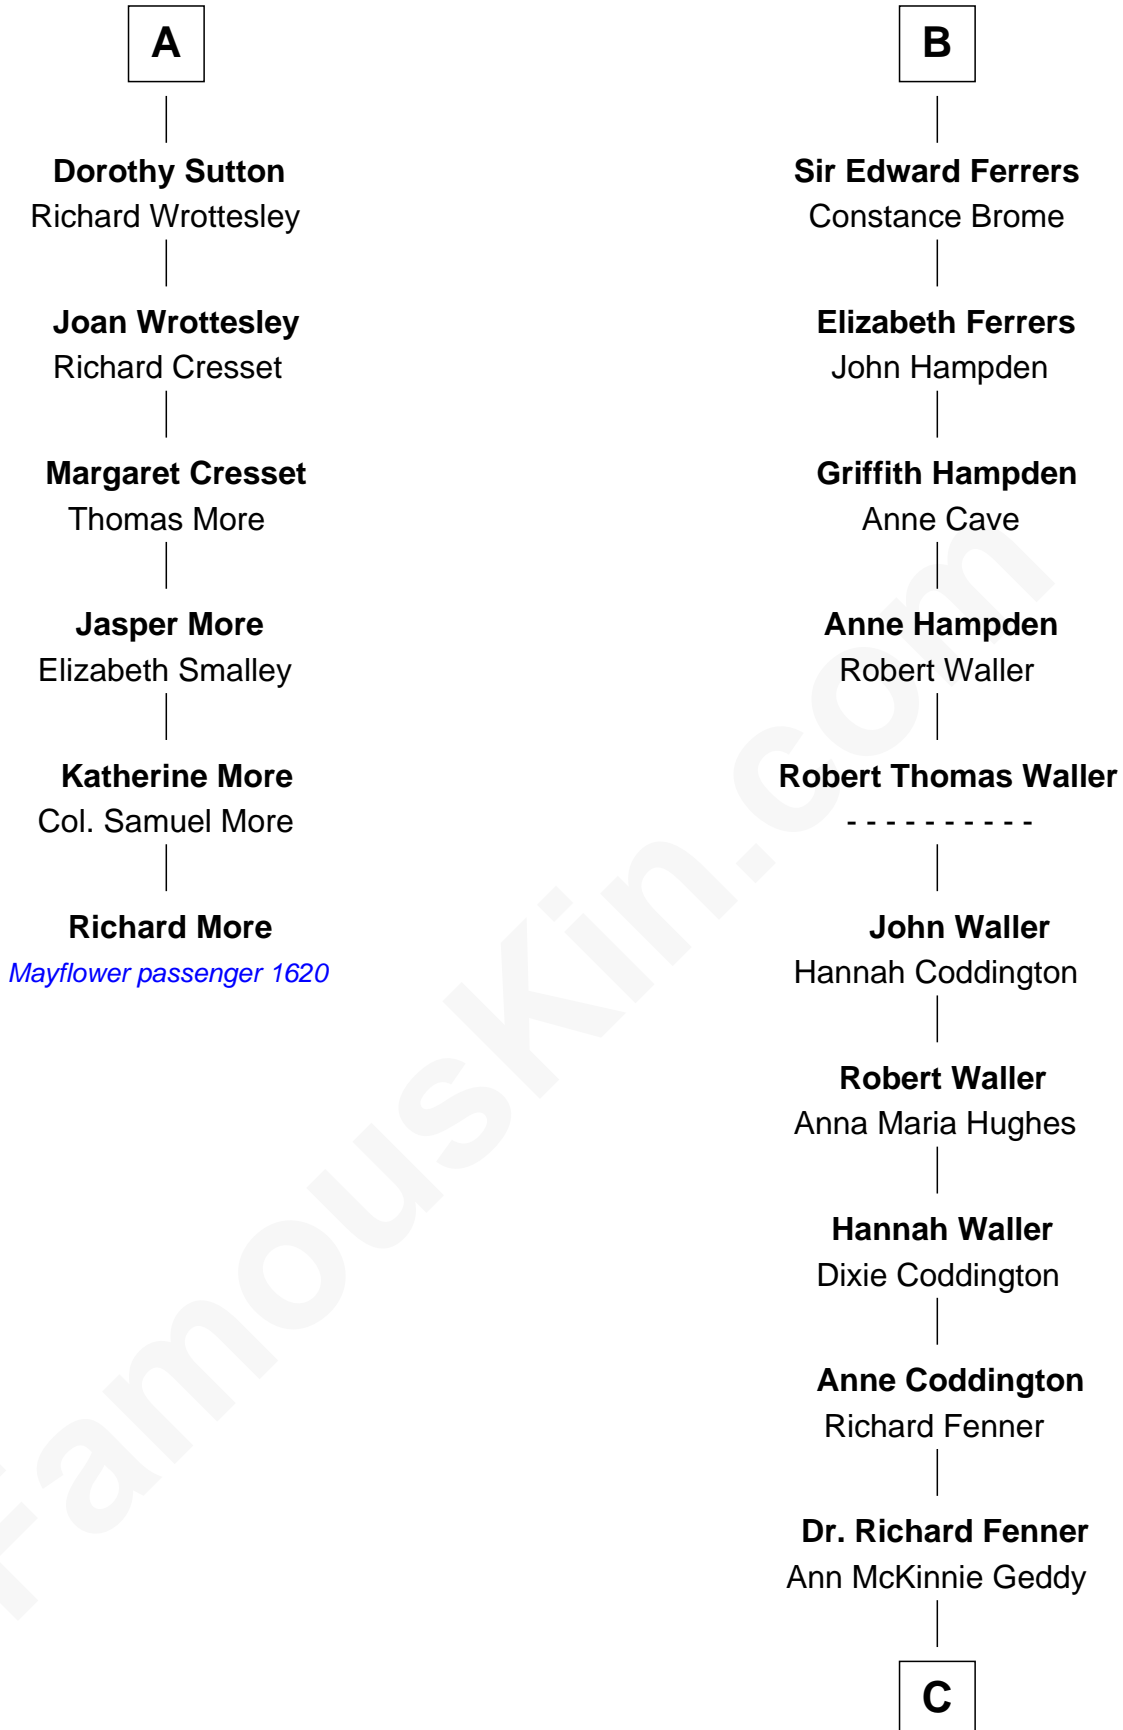

**MAYFLOWER**

# FamousKin.com Relationship Chart of

**Richard More**

*(c1614 - c1696) Mayflower passenger 1620*

**12th cousin 9 times removed of**

**John McCain**

*U.S. Senator from Arizona*

**Sir Gilbert de Clare**

Joan of Acre

**C**

**Eliza Geddy Fenner**

James Vaulx

**James Junius Vaulx**

Margaret Garside

**Katherine Davey Vaulx**

Adm. John Sidney McCain

**Adm. John Sidney McCain**

Roberta Wright

**John McCain**

*U.S. Senator from Arizona*

FamousKin.com