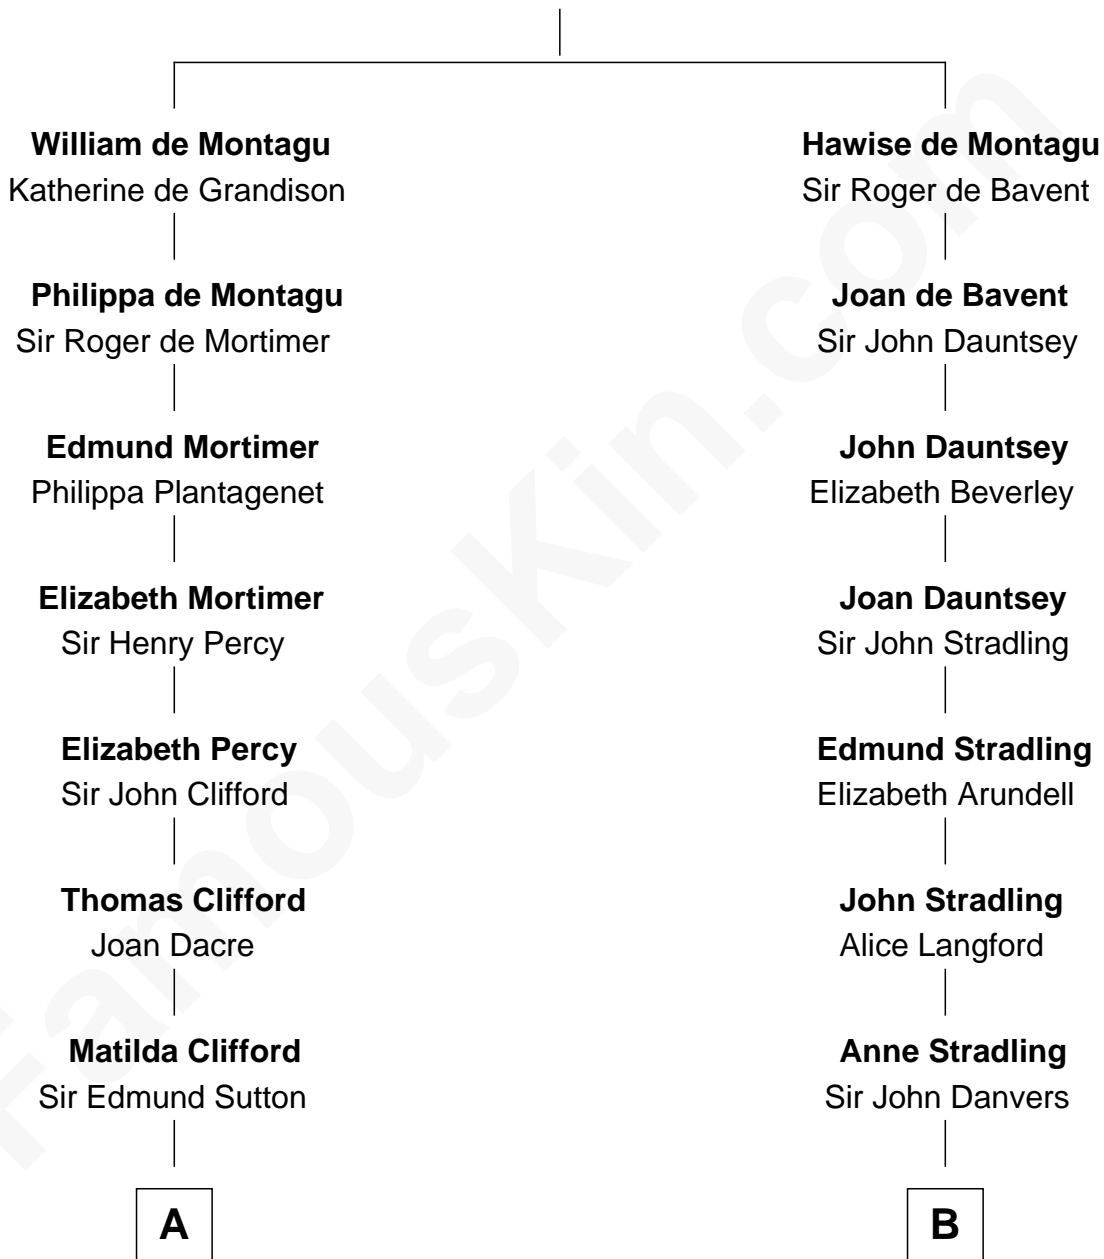

**MAYFLOWER**

# FamousKin.com Relationship Chart of

**Richard More**

(c1614 - c1696) Mayflower passenger 1620

12th cousin 9 times removed of

**John McCain**

U.S. Senator from Arizona

**Sir William de Montagu**

Elizabeth de Montfort

**C**

**Eliza Geddy Fenner**

James Vaulx

**James Junius Vaulx**

Margaret Garside

**Katherine Davey Vaulx**

Adm. John Sidney McCain

**Adm. John Sidney McCain**