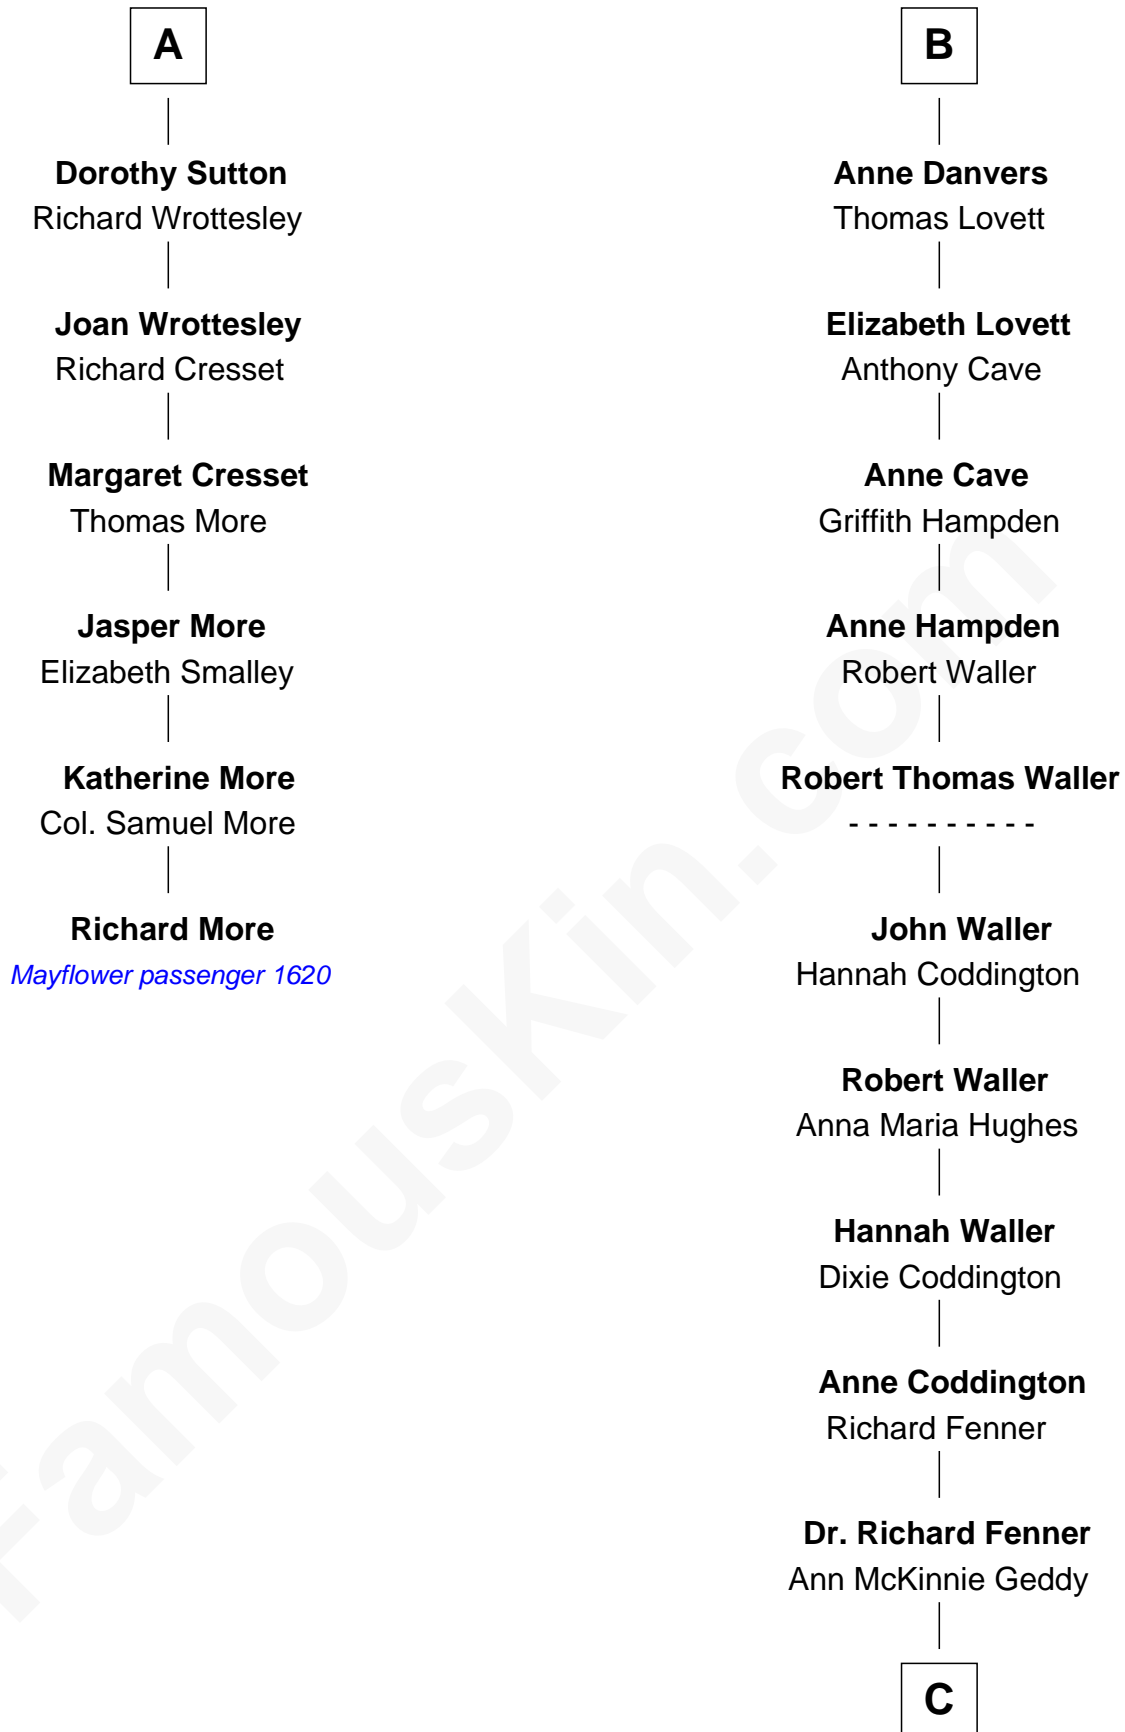

**MAYFLOWER**

# FamousKin.com Relationship Chart of

**Richard More**

(c1614 - c1696) Mayflower passenger 1620

12th cousin 9 times removed of

**John McCain**

U.S. Senator from Arizona

**Sir William de Montagu**

Elizabeth de Montfort

**C**

**Eliza Geddy Fenner**

James Vaulx

**James Junius Vaulx**

Margaret Garside

**Katherine Davey Vaulx**

Adm. John Sidney McCain

**Adm. John Sidney McCain**

Roberta Wright

**John McCain**

*U.S. Senator from Arizona*

FamousKin.com