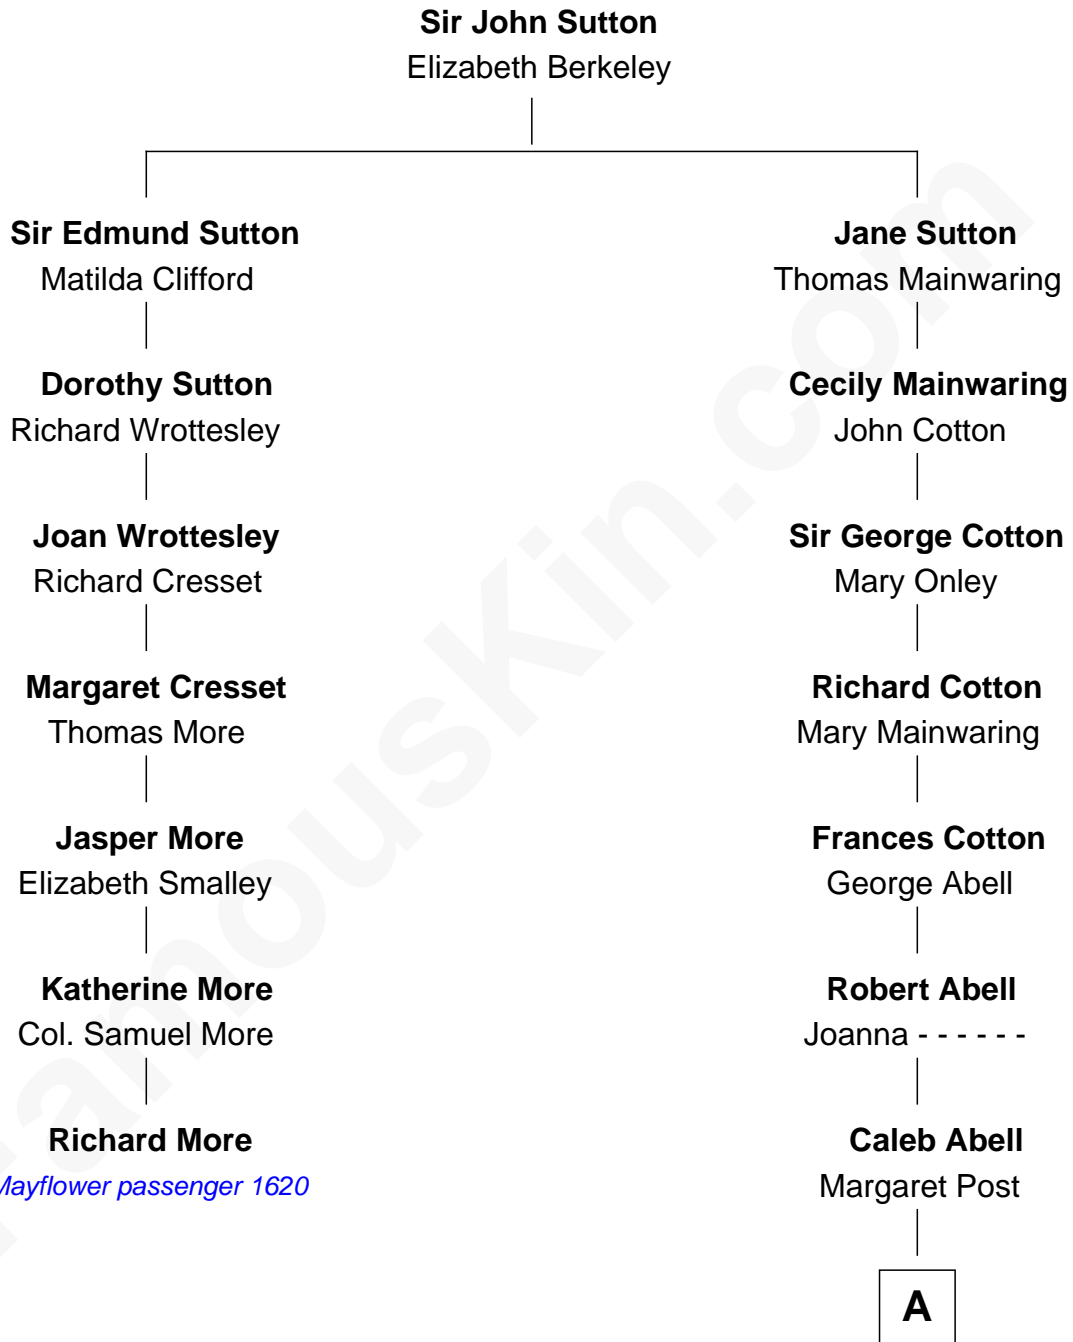

MAYFLOWER

FamousKin.com Relationship Chart of

Richard More

(c1614 - c1696) Mayflower passenger 1620

6th cousin 9 times removed of

Illeana Douglas

TV and Movie Actress

A

Mary Abell

Richard Douglas

William Douglas

Sarah Denison

Richard Douglas

Lucy Way

Erskine Douglas

Sophia Garrett