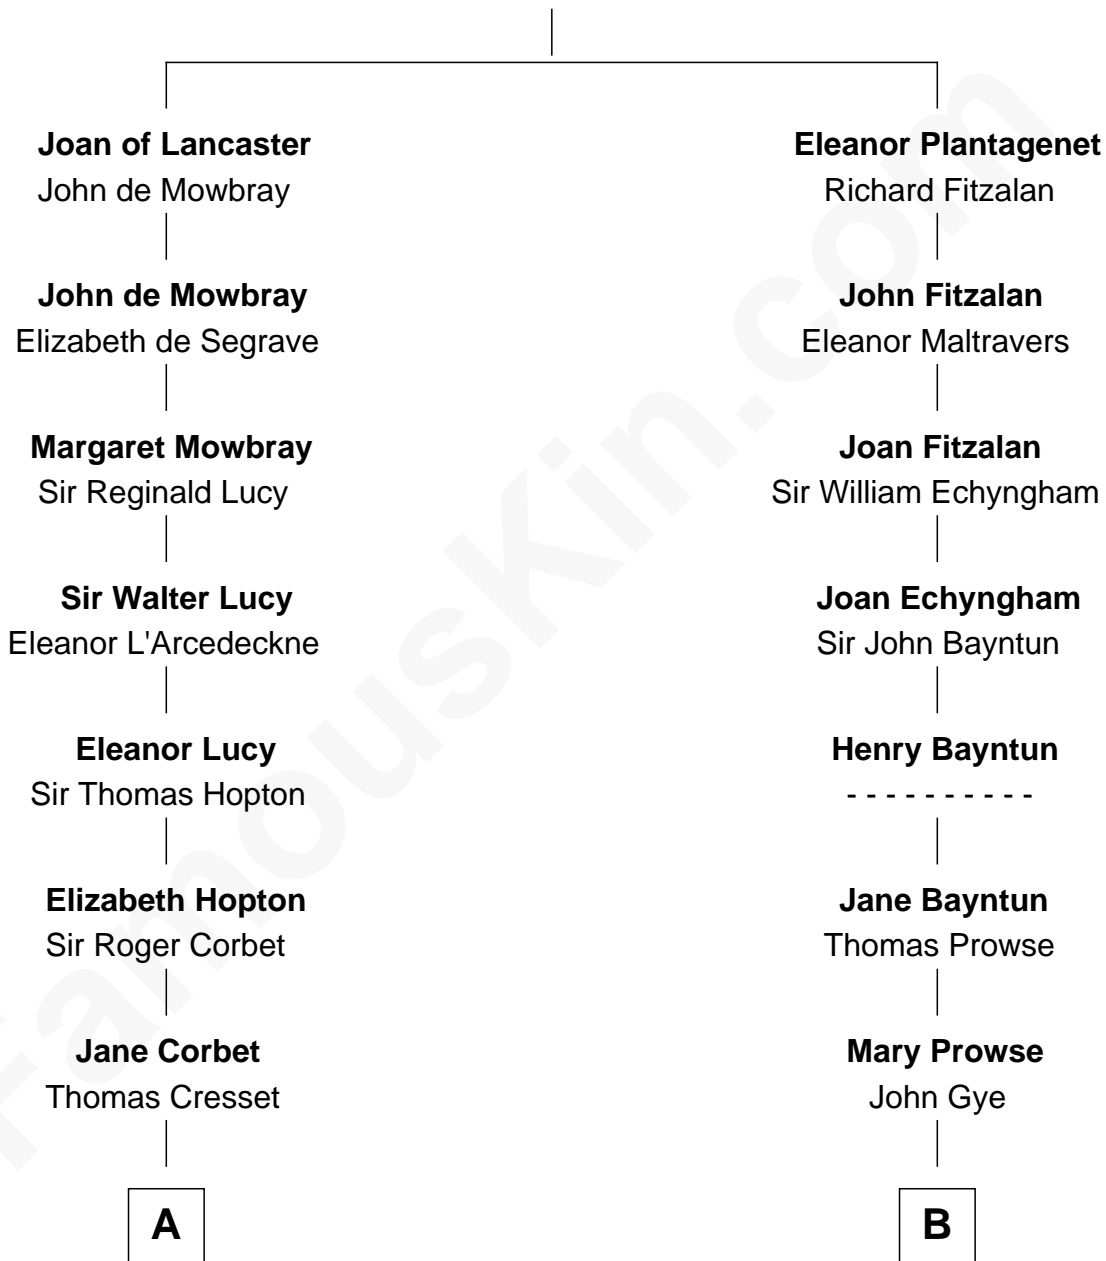

MAYFLOWER

FamousKin.com Relationship Chart of

Richard More

(c1614 - c1696) Mayflower passenger 1620

11th cousin 8 times removed of

Sarah Palin

9th Governor of Alaska

Henry Plantagenet

Maud de Chaworth

C

Nellie Marie Brandt
Charles Francis Heath

Charles Richard Heath
Sarah Sheeran

Sarah Palin
9th Governor of Alaska

FamousKin.com