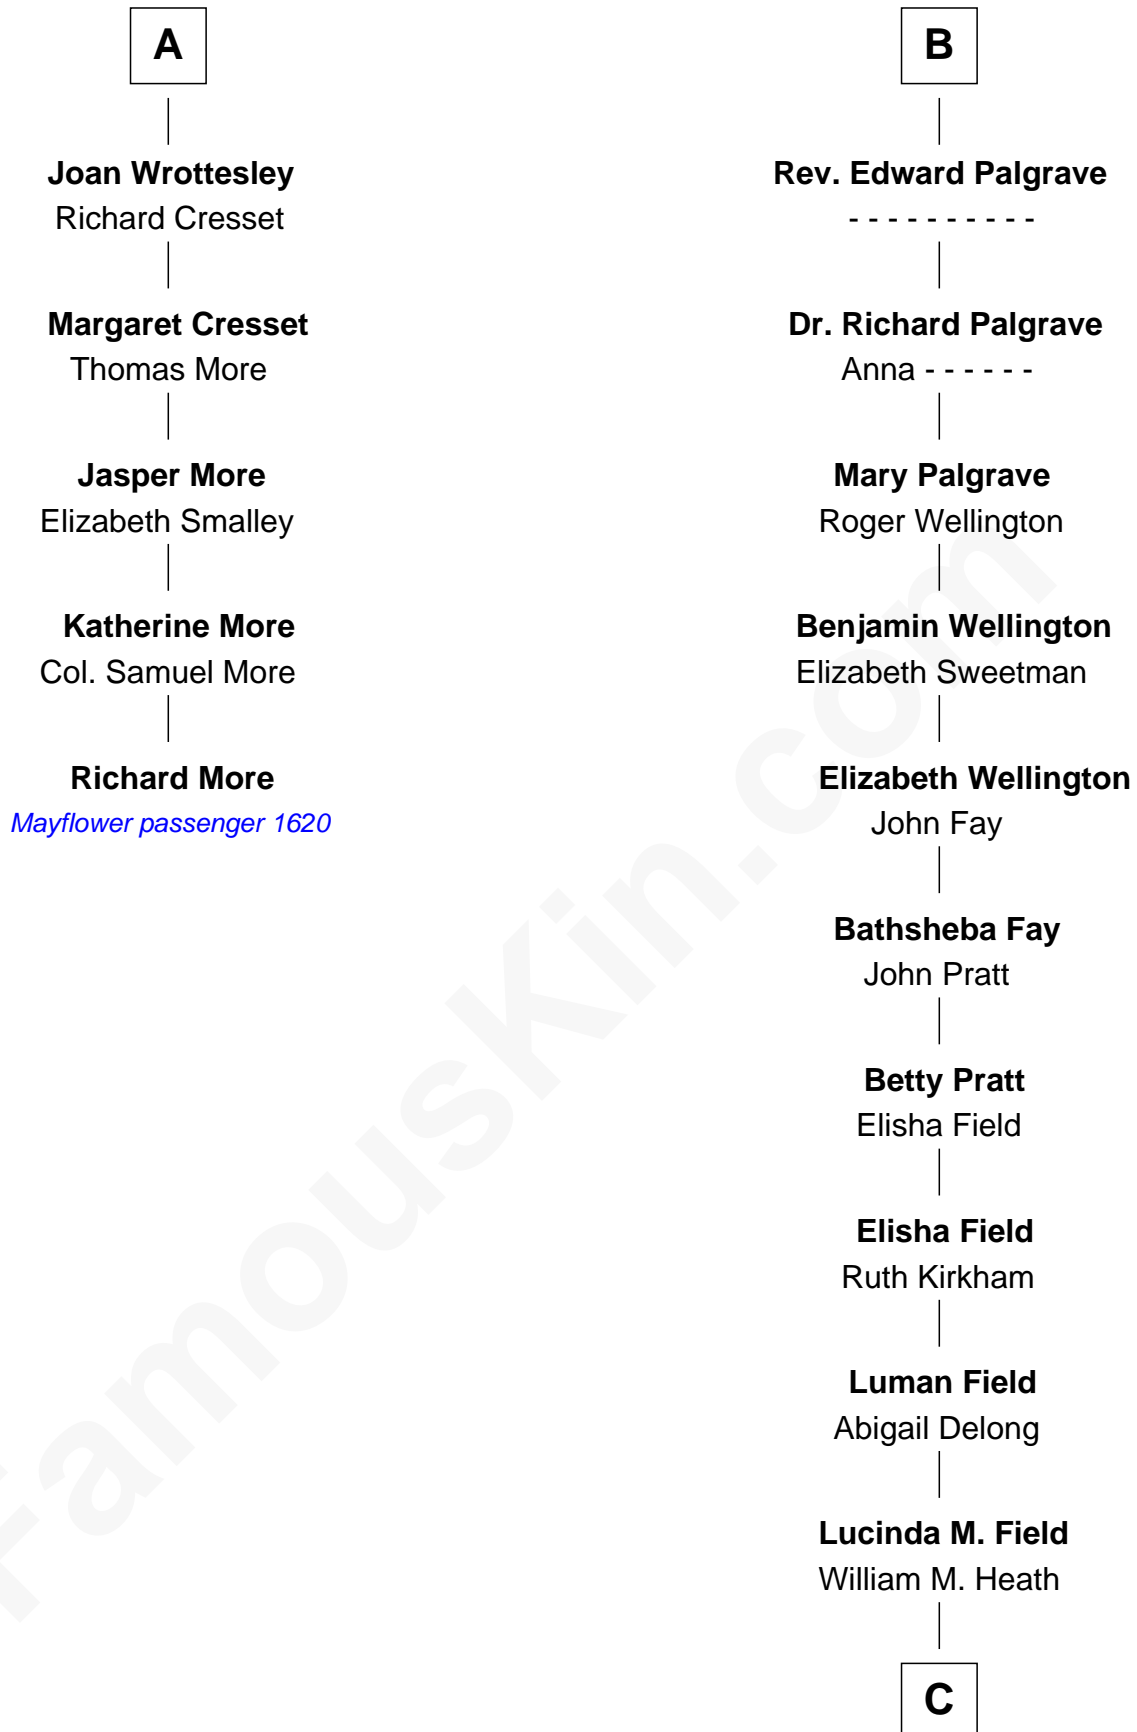

MAYFLOWER

FamousKin.com Relationship Chart of **Richard More**

(c1614 - c1696) Mayflower passenger 1620

11th cousin 10 times removed of

Sarah Palin

9th Governor of Alaska

Elizabeth de Badlesmere

with husband
Sir Edmund Mortimer

with husband
Sir William de Bohun

Sir Roger de Mortimer
Philippa de Montagu

Elizabeth de Bohun
Sir Richard Fitzalan

Edmund Mortimer
Philippa Plantagenet

Elizabeth Fitzalan
Sir Robert Goushill

Elizabeth Mortimer
Sir Henry Percy

Elizabeth Goushill
Sir Robert Wingfield

Elizabeth Percy
Sir John Clifford

Elizabeth Wingfield
Sir William Brandon

Thomas Clifford
Joan Dacre

Eleanor Brandon
John Glemham

Matilda Clifford
Sir Edmund Sutton

Anne Glemham
Henry Palgrave

Dorothy Sutton
Richard Wrottesley

Thomas Palgrave
Alice Gunton

A

B

C

James W. Heath
Alma Miranda Rhodes

Charles R. Heath
Alice Adeline Oriel

Charles Francis Heath
Nellie Marie Brandt