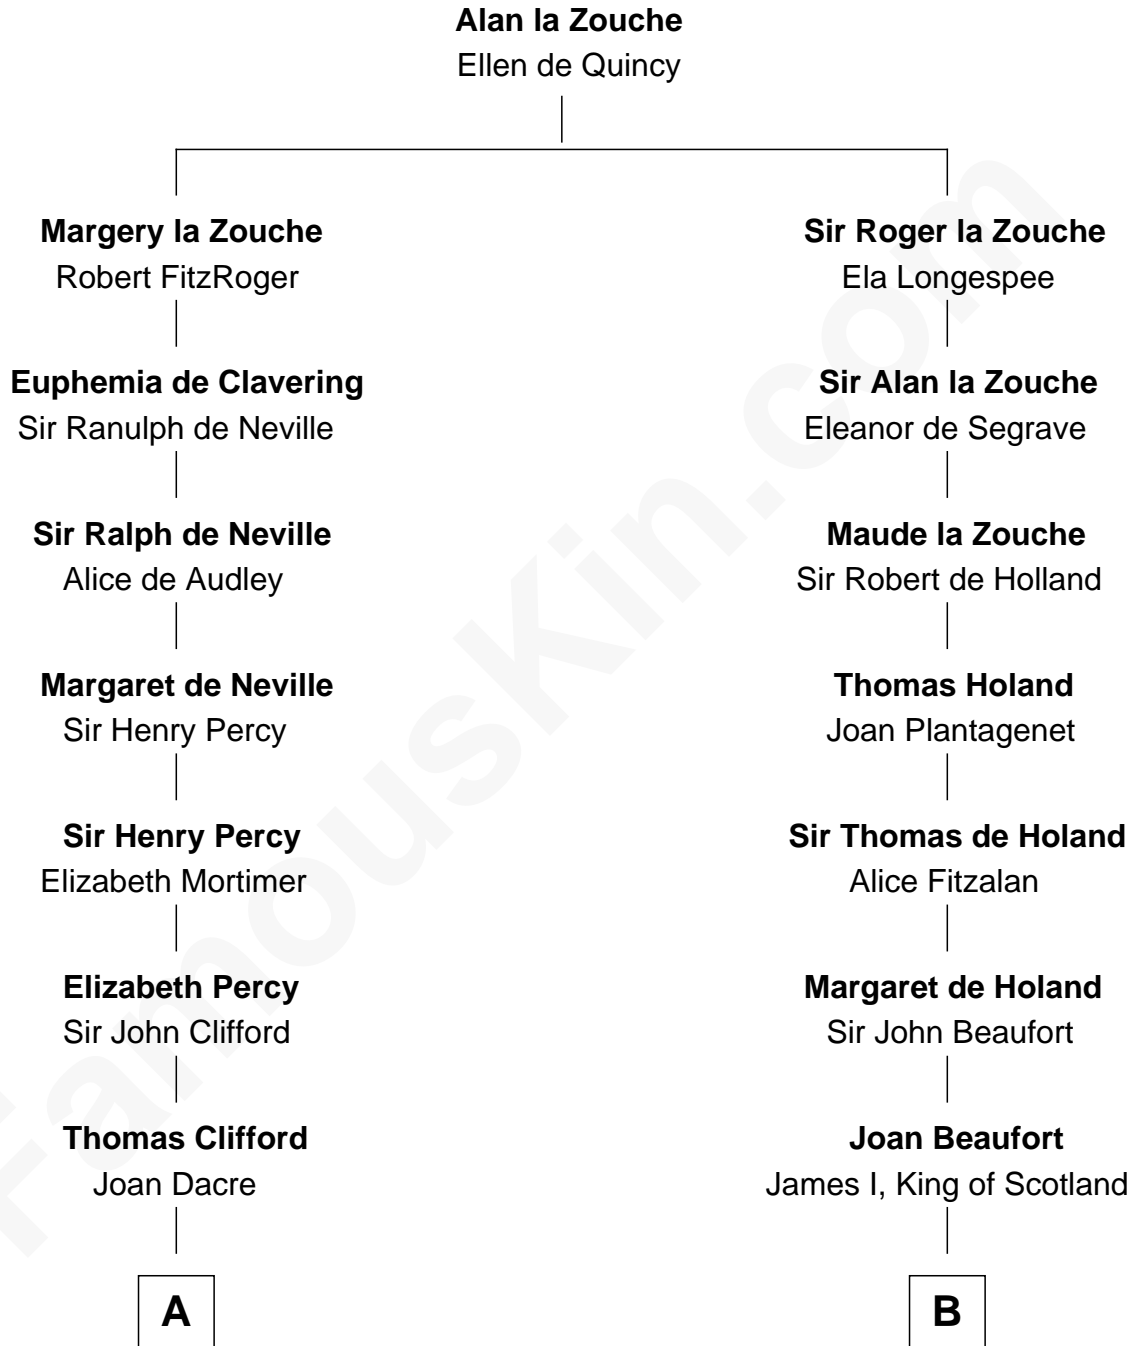

MAYFLOWER

FamousKin.com Relationship Chart of Richard More

(c1614 - c1696) Mayflower passenger 1620

13th cousin 6 times removed of

Alexander Hamilton

1st U.S. Secretary of the Treasury

C

Alexander Hamilton

Elizabeth Pollock

James A. Hamilton

Rachel Fawcett

Alexander Hamilton

1st U.S. Secretary of the Treasury

FamousKin.com