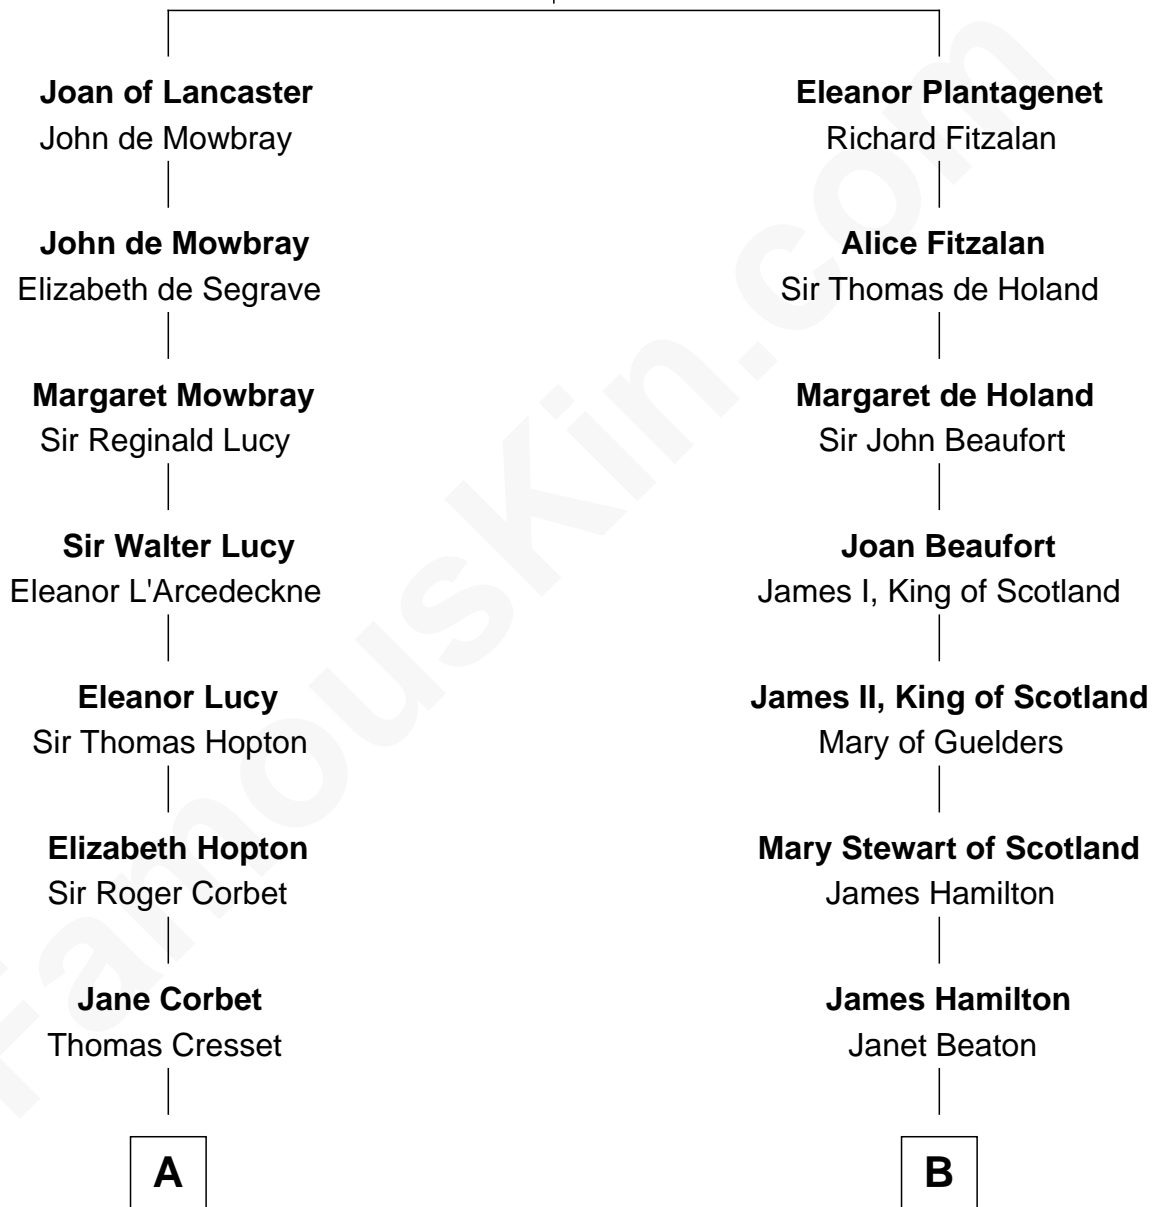

**MAYFLOWER**

# FamousKin.com Relationship Chart of

**Richard More**

*(c1614 - c1696) Mayflower passenger 1620*

**11th cousin 5 times removed of**

**Alexander Hamilton**

*1st U.S. Secretary of the Treasury*

**Henry Plantagenet**  
Maud de Chaworth

**A**

**Richard Cresset**

Joan Wrottesley

**Margaret Cresset**

Thomas More

**Jasper More**

Elizabeth Smalley

**Katherine More**

Col. Samuel More

**Richard More**

*Mayflower passenger 1620*

**B**

**Janet Hamilton**

Alexander Cunningham

**William Cunningham**

Janet Gordon