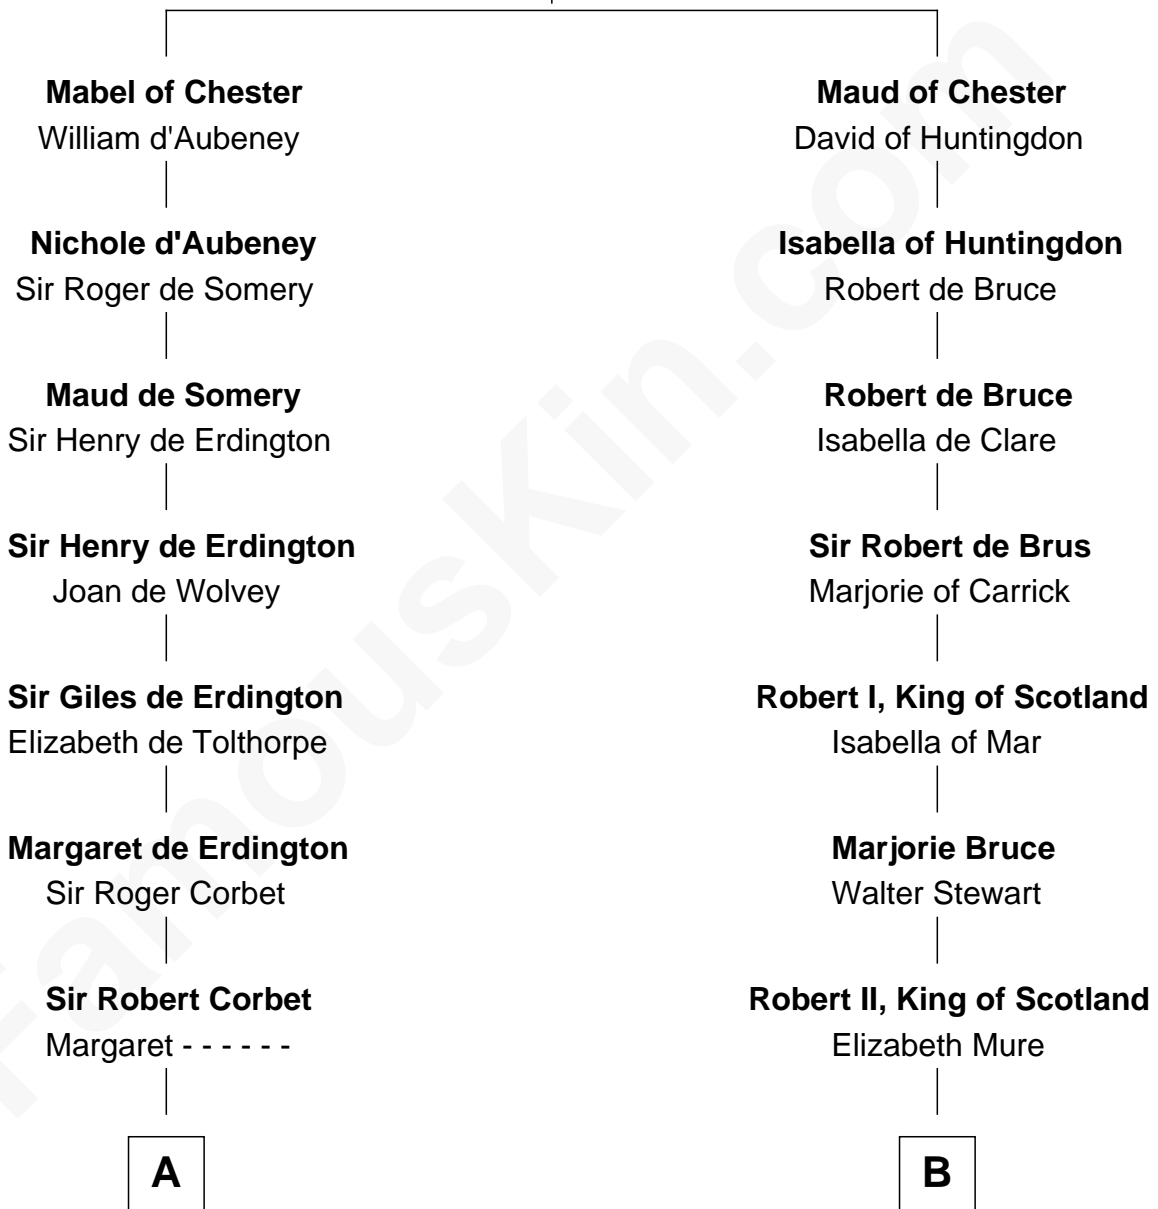

MAYFLOWER

FamousKin.com Relationship Chart of

Richard More

(c1614 - c1696) *Mayflower passenger 1620*

13th cousin 8 times removed of

Alexander Hamilton

1st U.S. Secretary of the Treasury

Hugh de Kevelioc
Bertrade de Montfort

C

Alexander Cunningham

Janet Cunningham

Rebecca Cunningham

John Hamilton

Alexander Hamilton

Elizabeth Pollock

James A. Hamilton

Rachel Fawcett

Alexander Hamilton

1st U.S. Secretary of the Treasury

FamousKin.com