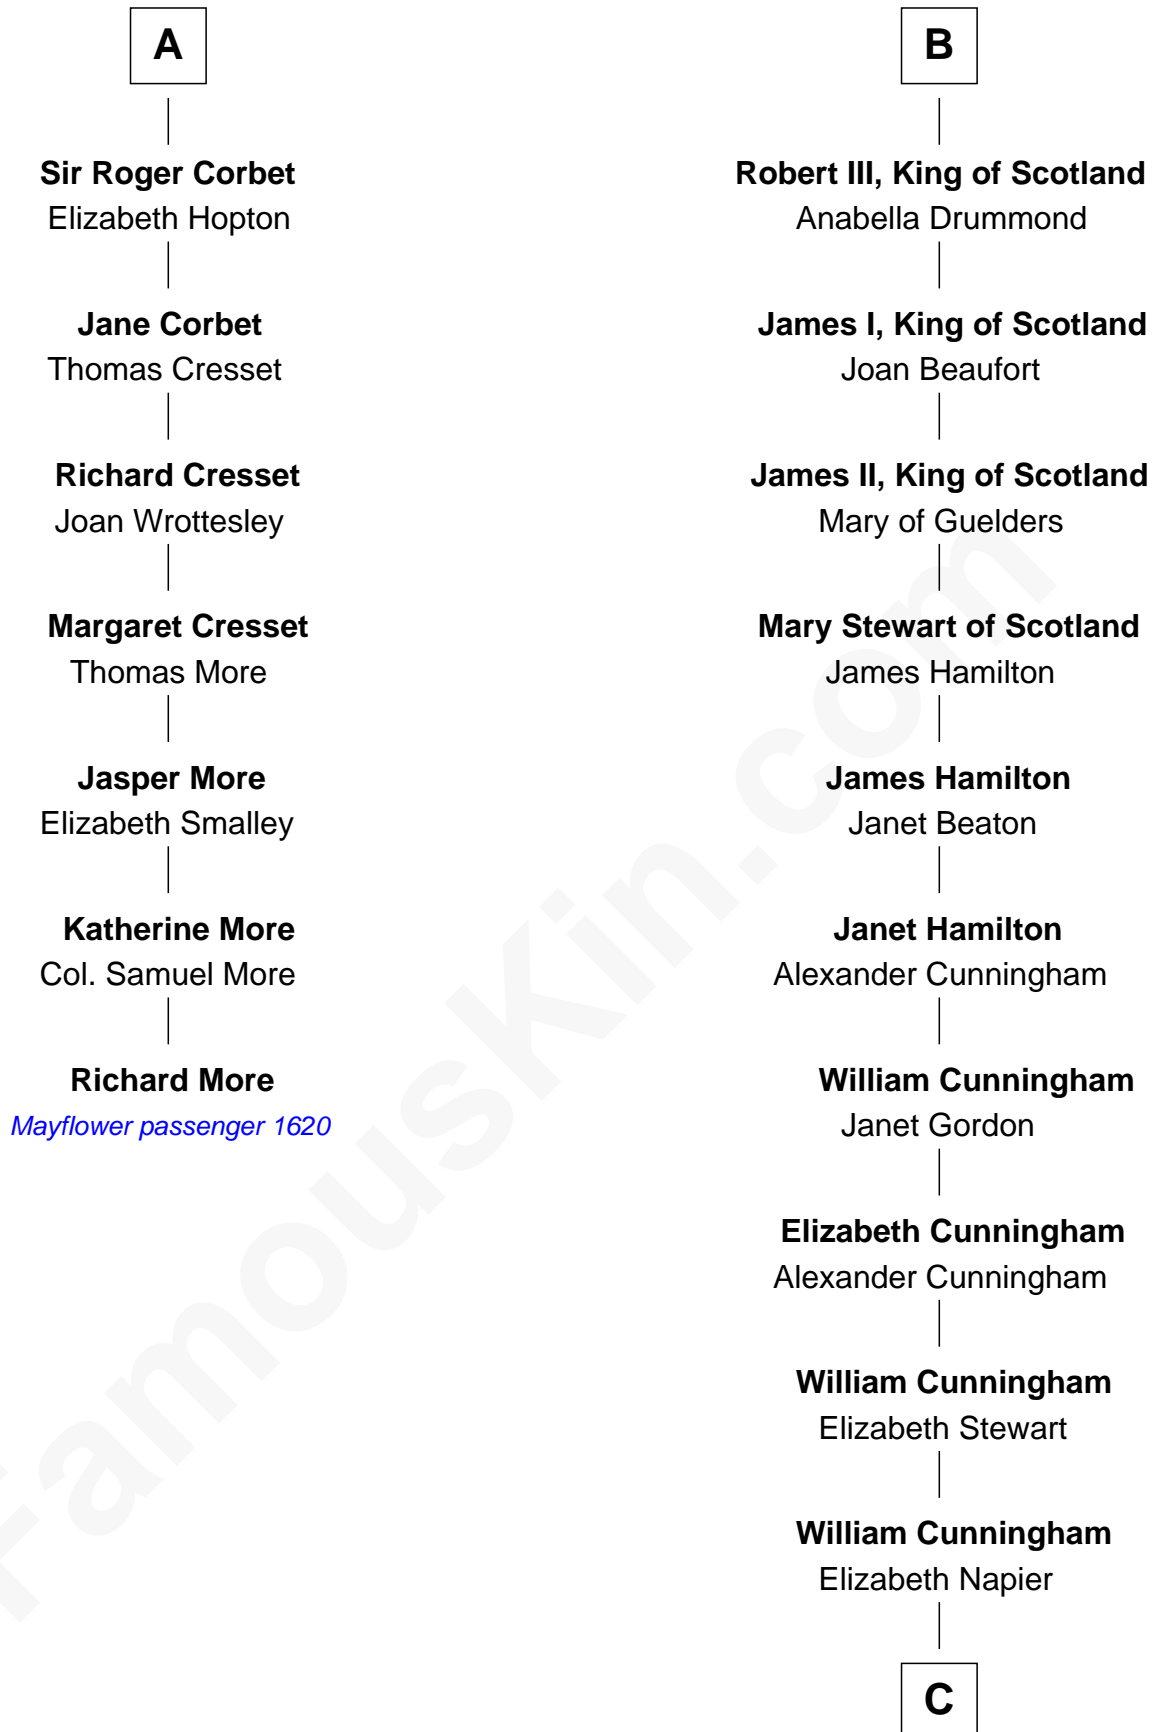

MAYFLOWER

FamousKin.com Relationship Chart of

Richard More

(c1614 - c1696) *Mayflower passenger 1620*

13th cousin 8 times removed of

Alexander Hamilton

1st U.S. Secretary of the Treasury

Hugh de Kevelioc
Bertrade de Montfort

C

Alexander Cunningham

Janet Cunningham

Rebecca Cunningham

John Hamilton

Alexander Hamilton

Elizabeth Pollock

James A. Hamilton

Rachel Fawcett

Alexander Hamilton

1st U.S. Secretary of the Treasury

FamousKin.com