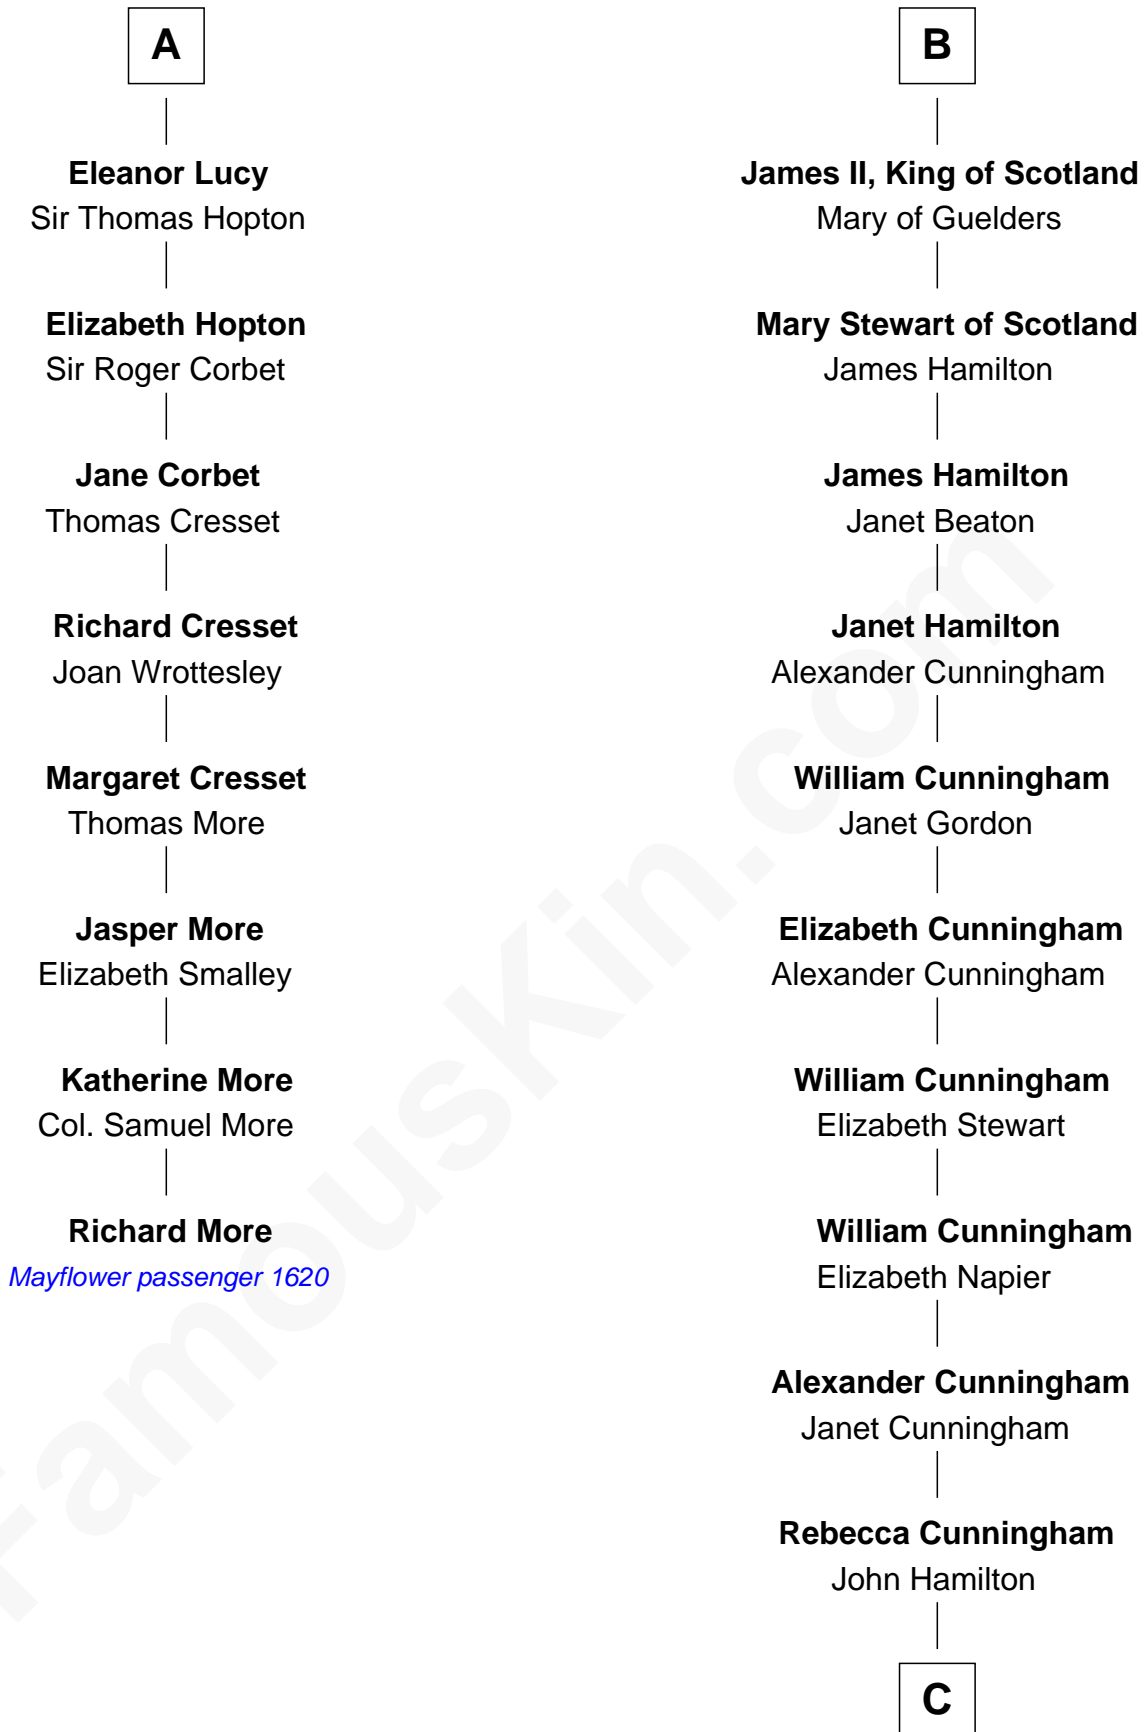

# FamousKin.com Relationship Chart of Richard More

(c1614 - c1696) Mayflower passenger 1620

14th cousin 5 times removed of

**Alexander Hamilton**

1st U.S. Secretary of the Treasury

**Gilbert de Clare**

Isabel Marshal

**John de Mowbray**

Elizabeth de Segrave

**Margaret Mowbray**

Sir Reginald Lucy

**Sir Walter Lucy**

Eleanor L'Arcedeckne

**A**

**Isabella de Clare**

Robert de Bruce

**Sir Robert de Brus**

Marjorie of Carrick

**Robert I, King of Scotland**

Isabella of Mar

**Marjorie Bruce**

Walter Stewart

**Robert II, King of Scotland**

Elizabeth Mure

**Robert III, King of Scotland**

Anabella Drummond

**James I, King of Scotland**

Joan Beaufort

**B**

C

Alexander Hamilton