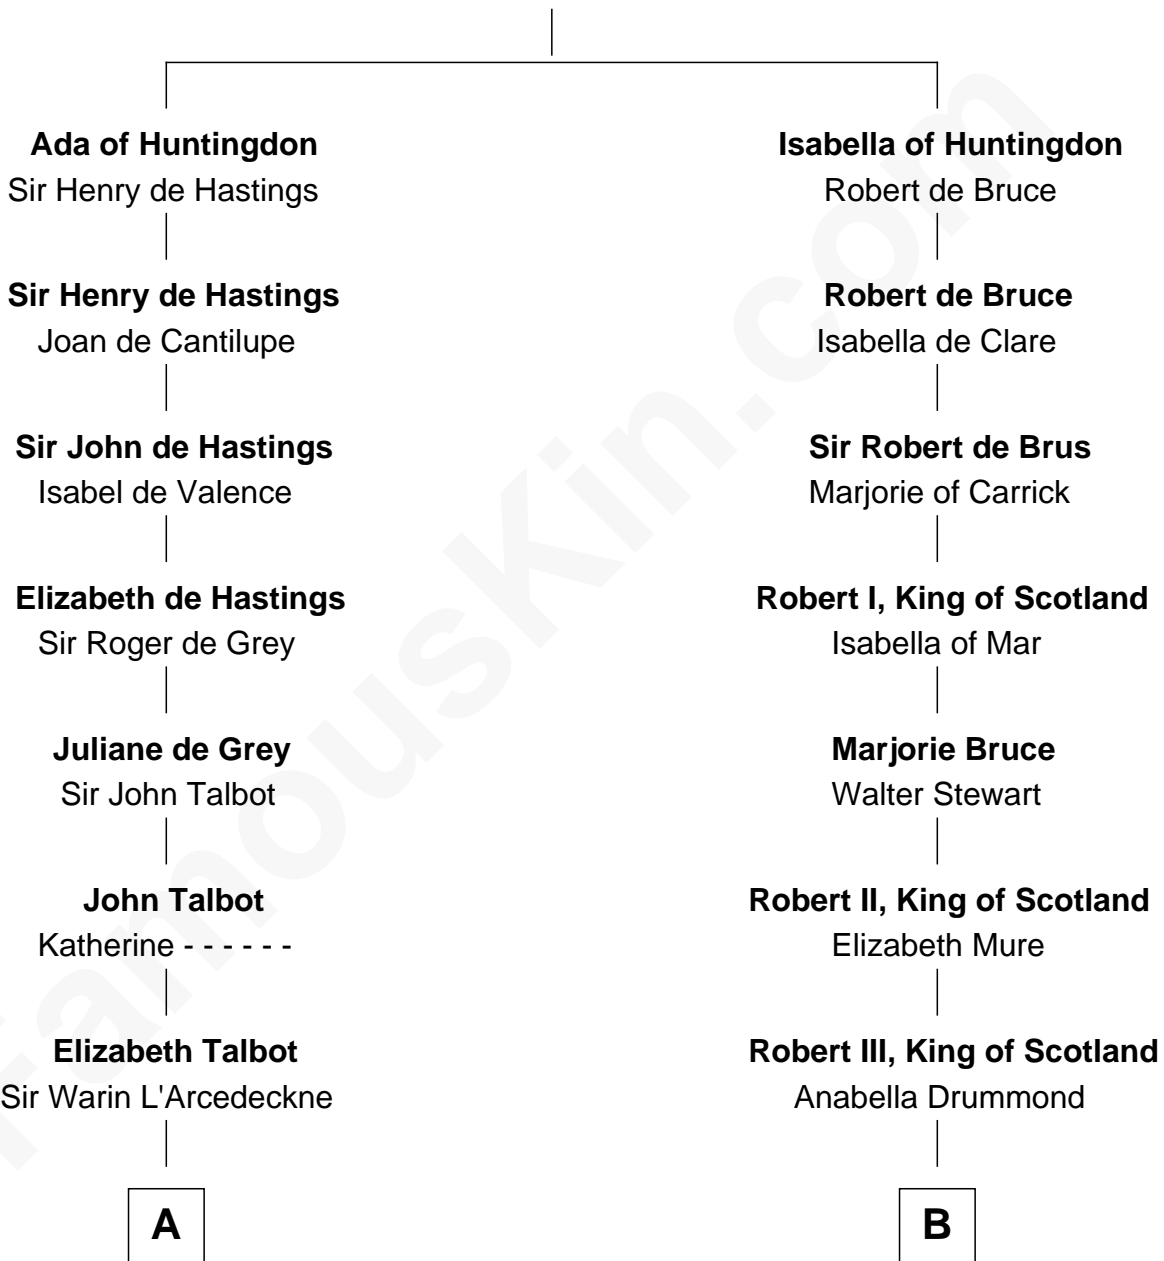

MAYFLOWER

FamousKin.com Relationship Chart of **Richard More**

(c1614 - c1696) *Mayflower passenger 1620*

15th cousin 5 times removed of

Alexander Hamilton

1st U.S. Secretary of the Treasury

David of Huntingdon

Maud of Chester

C

Rebecca Cunningham

John Hamilton

Alexander Hamilton

Elizabeth Pollock

James A. Hamilton

Rachel Fawcett