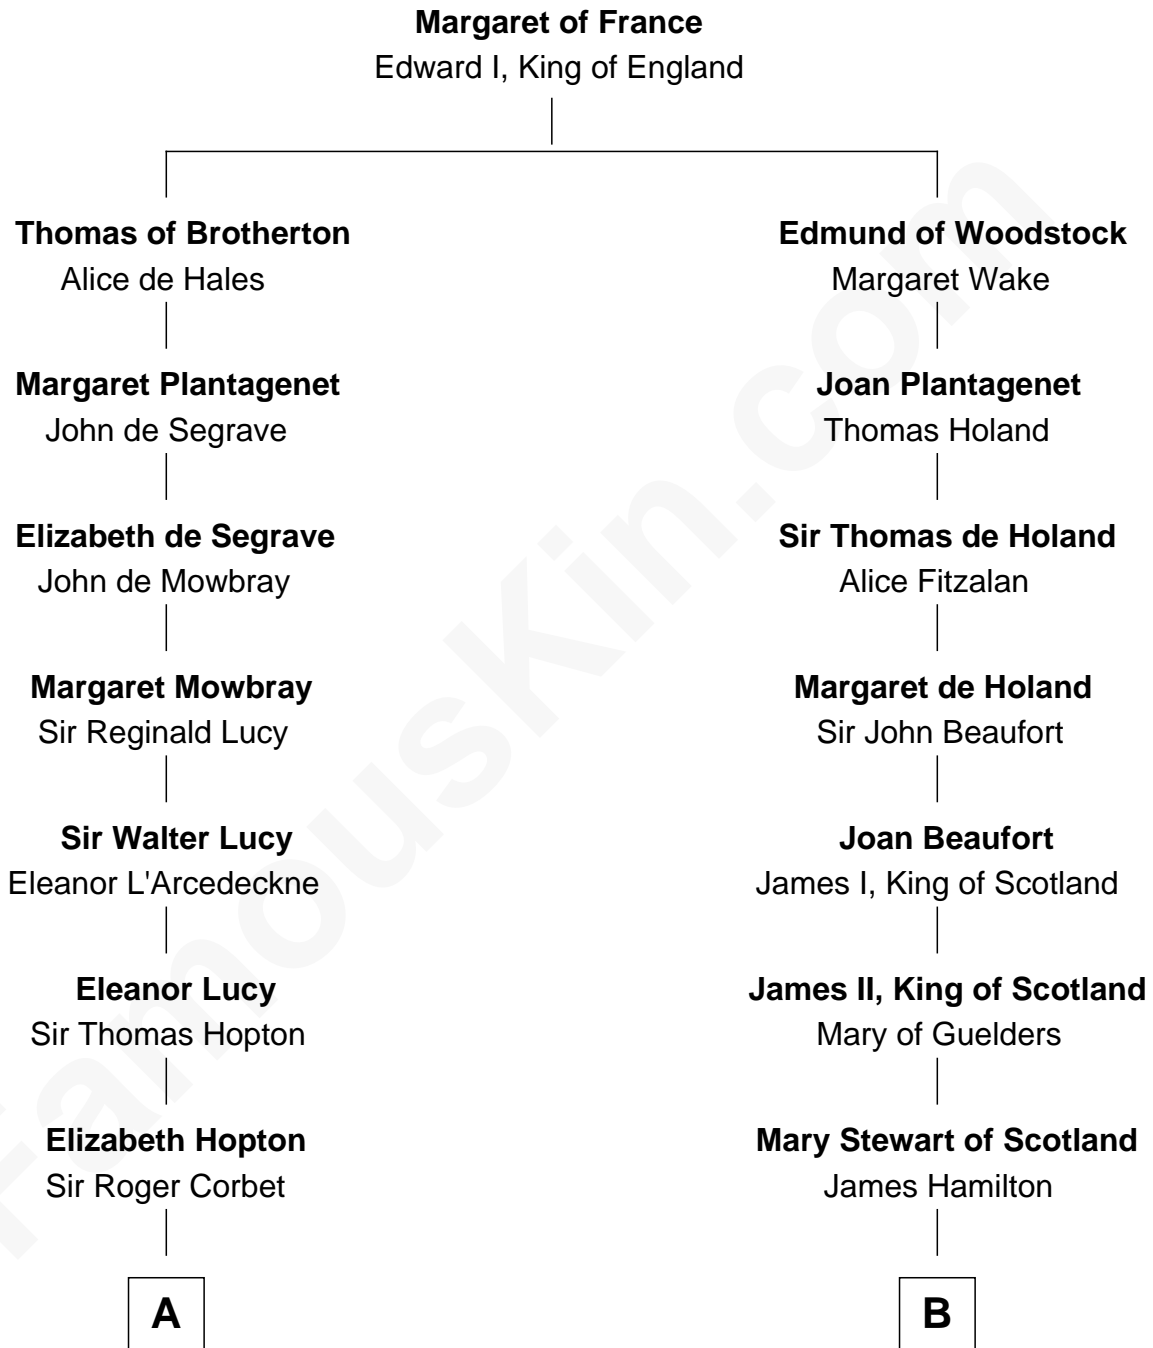

MAYFLOWER

FamousKin.com Relationship Chart of Richard More

(c1614 - c1696) Mayflower passenger 1620

12th cousin 5 times removed of

Alexander Hamilton

1st U.S. Secretary of the Treasury

A

Jane Corbet
Thomas Cresset

Richard Cresset
Joan Wrottesley

Margaret Cresset
Thomas More

Jasper More
Elizabeth Smalley

Katherine More
Col. Samuel More

Richard More
Mayflower passenger 1620

B

James Hamilton
Janet Beaton

Janet Hamilton
Alexander Cunningham