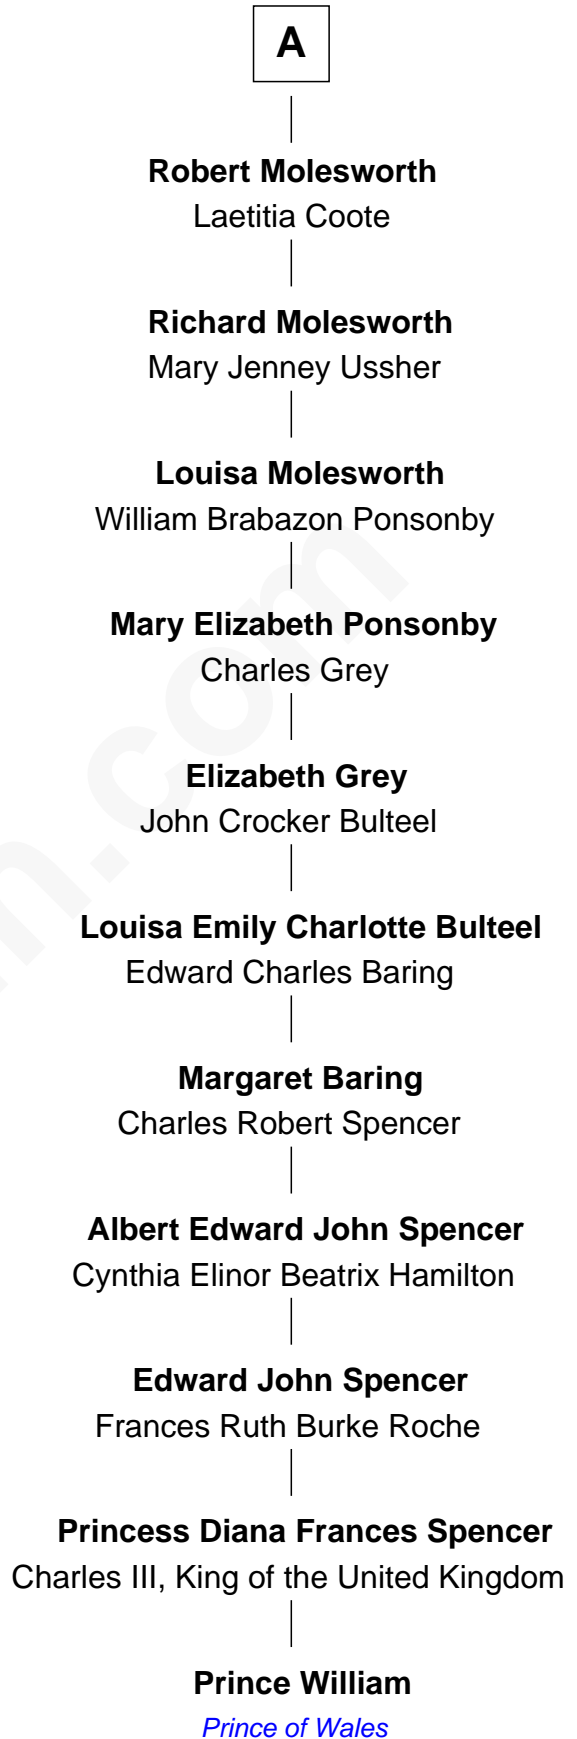

MAYFLOWER

FamousKin.com Relationship Chart of

Richard More

(c1614 - c1696) Mayflower passenger 1620

5th cousin 12 times removed of

Prince William

Prince of Wales

Sir Roger Corbet

Elizabeth Hopton

William photo by [InSapphoWeTrust](#) (CC BY-SA 2.0)