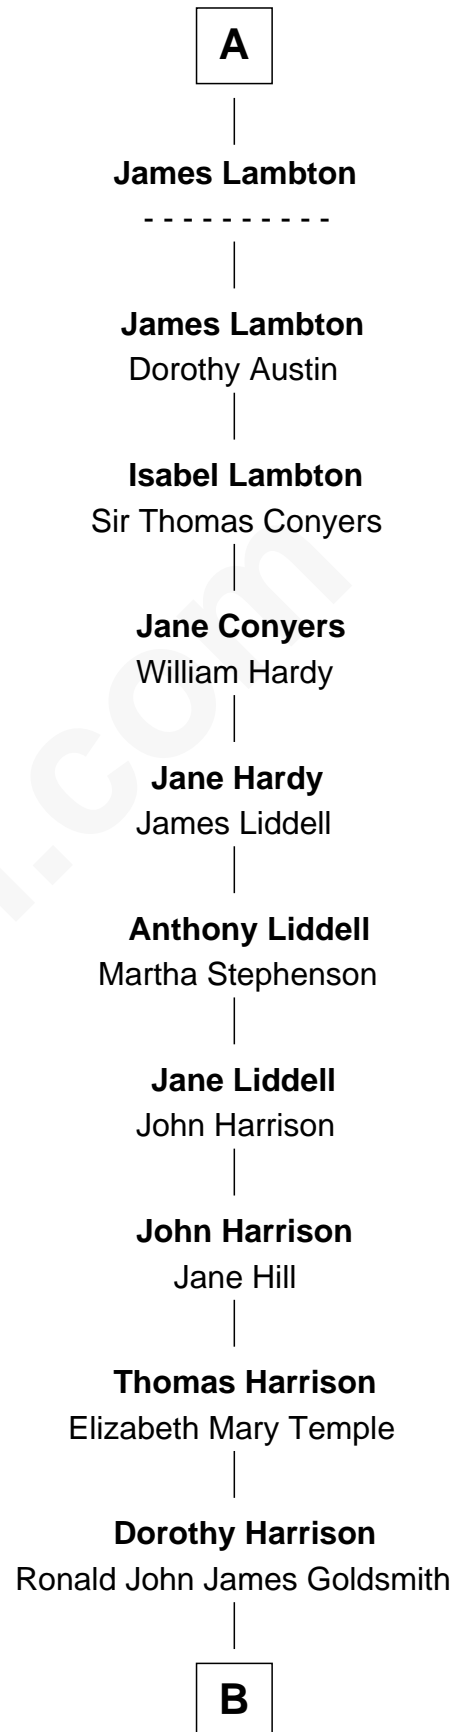

MAYFLOWER

FamousKin.com Relationship Chart of

Richard More

(c1614 - c1696) Mayflower passenger 1620

6th cousin 12 times removed of

Catherine Middleton

Princess of Wales

Thomas Clifford

Joan Dacre

Matilda Clifford
Sir Edmund Sutton

Dorothy Sutton
Richard Wrottesley

Joan Wrottesley
Richard Cresset

Margaret Cresset
Thomas More

Jasper More
Elizabeth Smalley

Katherine More
Col. Samuel More

Richard More
Mayflower passenger 1620

John Clifford
Margaret Bromflete

Henry Clifford
Anne St. John

Elizabeth Clifford
Sir Ralph Bowes

Margery Bowes
Sir Ralph Eure

Frances Eure
Robert Lambton

William Lambton
Anne - - - - -

Ralph Lambton
Susan Groves

A

B

Carole Elizabeth Goldsmith

Michael Francis Middleton

Catherine Middleton

Princess of Wales

FamousKin.com