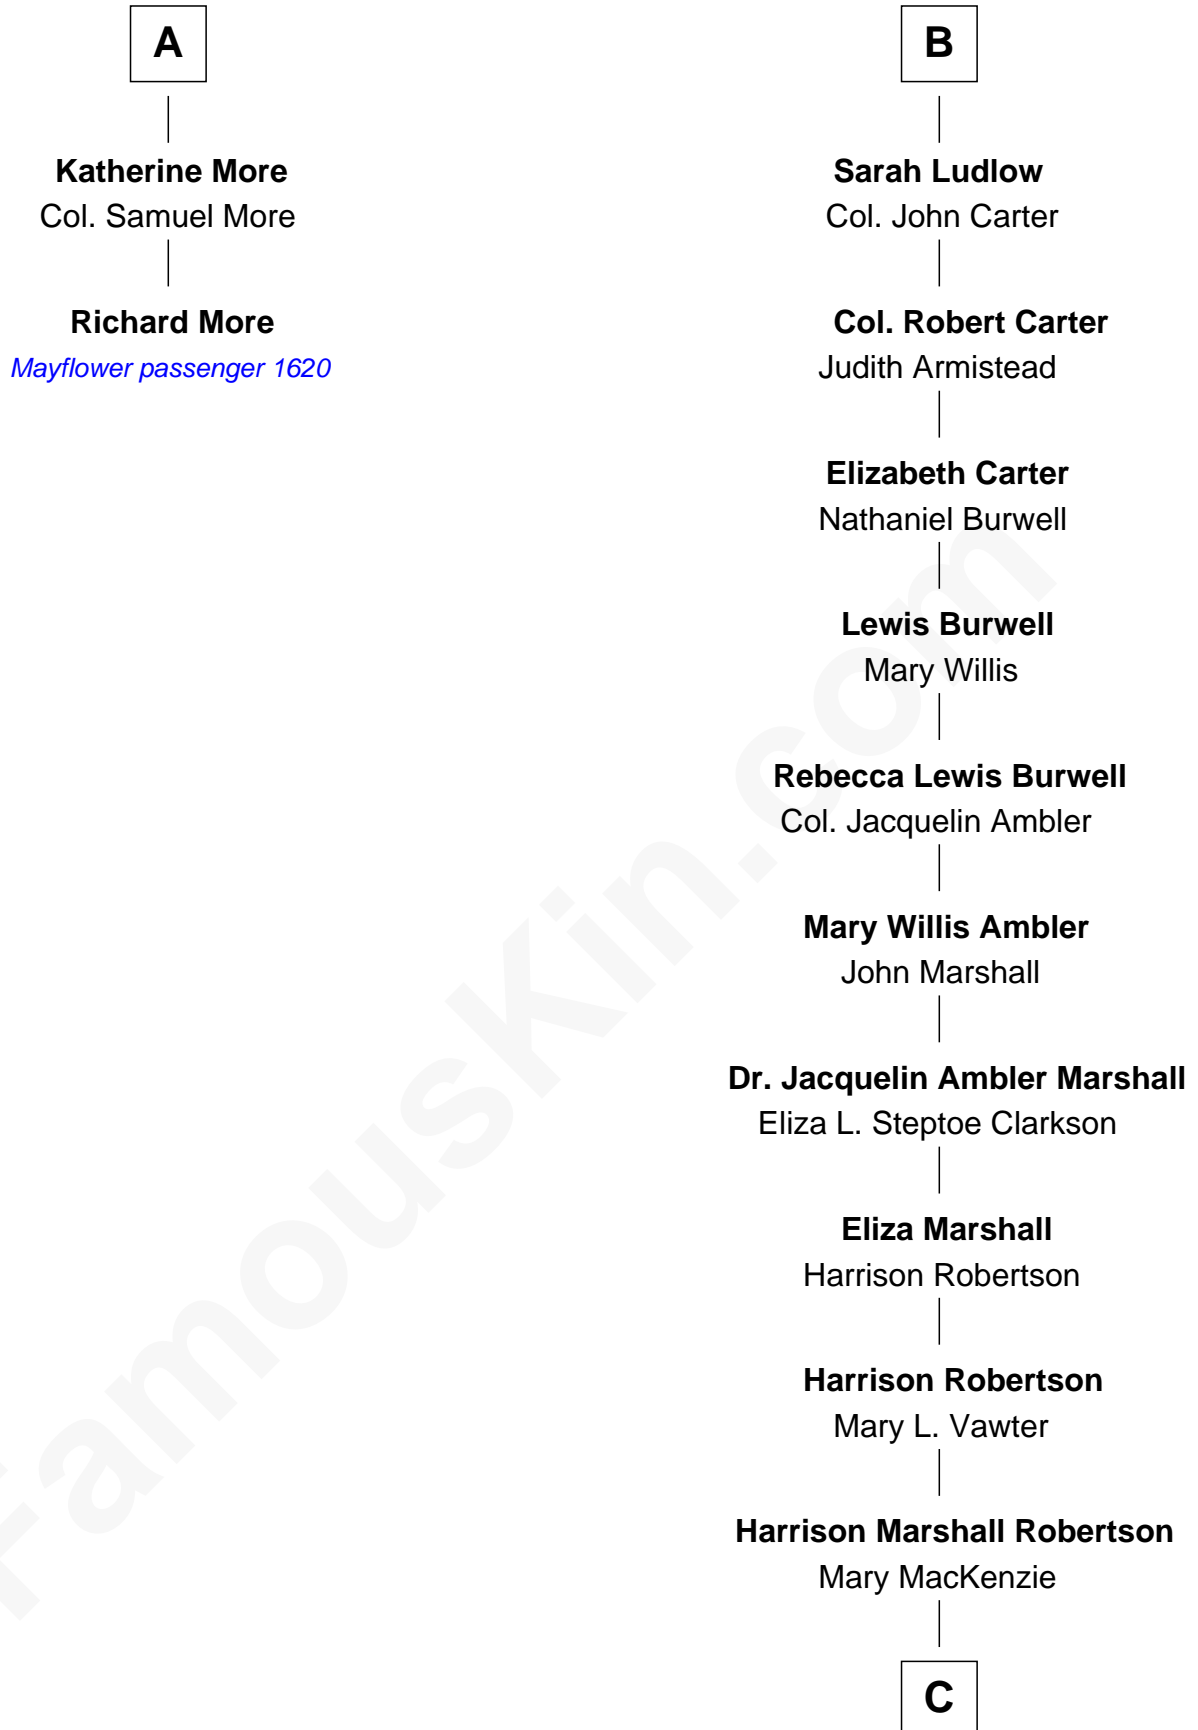

MAYFLOWER

FamousKin.com Relationship Chart of

Richard More

(c1614 - c1696) *Mayflower passenger 1620*

8th cousin 10 times removed of

Mary Chapin Carpenter

Singer and Songwriter

Sir Walter Blount

Edith Windsor

George Ludlow

Thomas Ludlow

Jane Pyle

Gabriel Ludlow

Phillis - - - - -

B

C