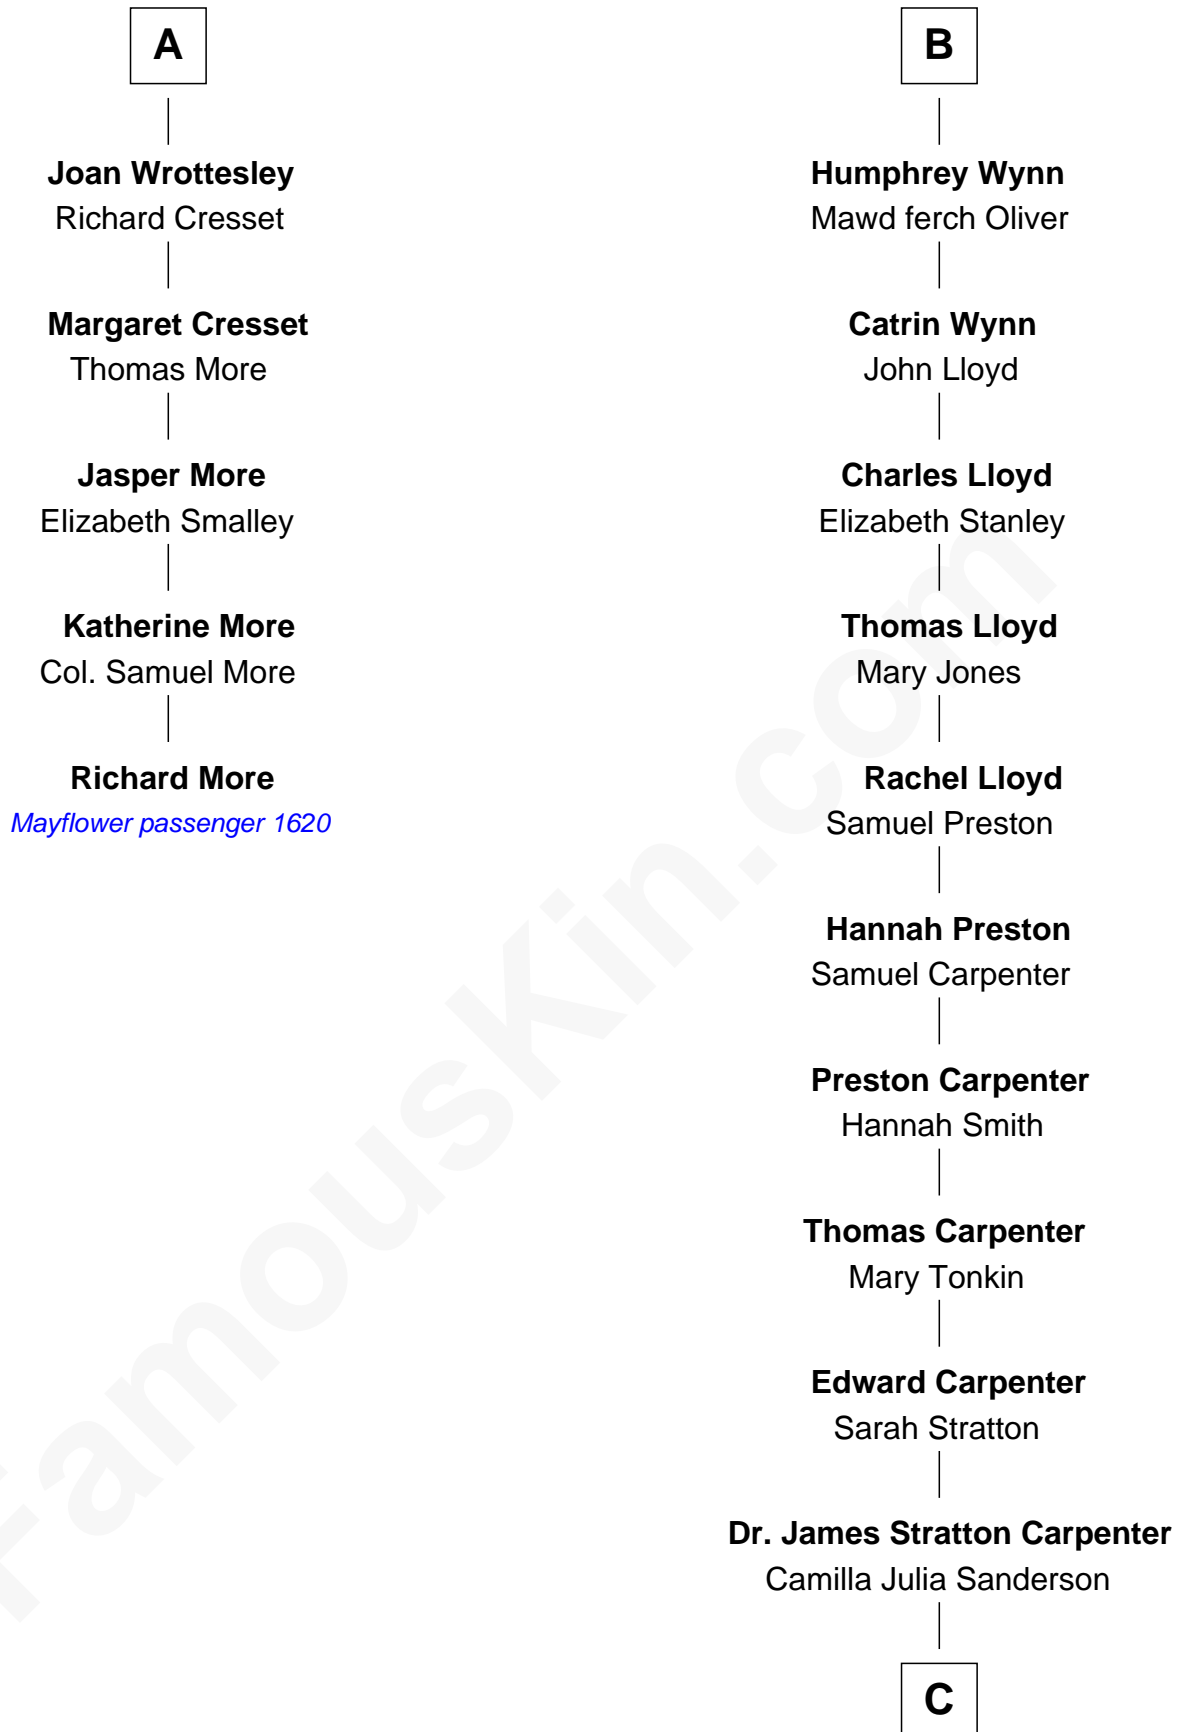

MAYFLOWER

FamousKin.com Relationship Chart of **Richard More**

(c1614 - c1696) Mayflower passenger 1620

11th cousin 10 times removed of

Mary Chapin Carpenter
Singer and Songwriter

C

Dr. John Thomas Carpenter

Eliza Adelaide Hill

Dr. James Stratton Carpenter

Lillian Louise Chapin

Chapin Carpenter

Ruth Smythe

Chapin Carpenter

Mary Bowie Robertson

Mary Chapin Carpenter