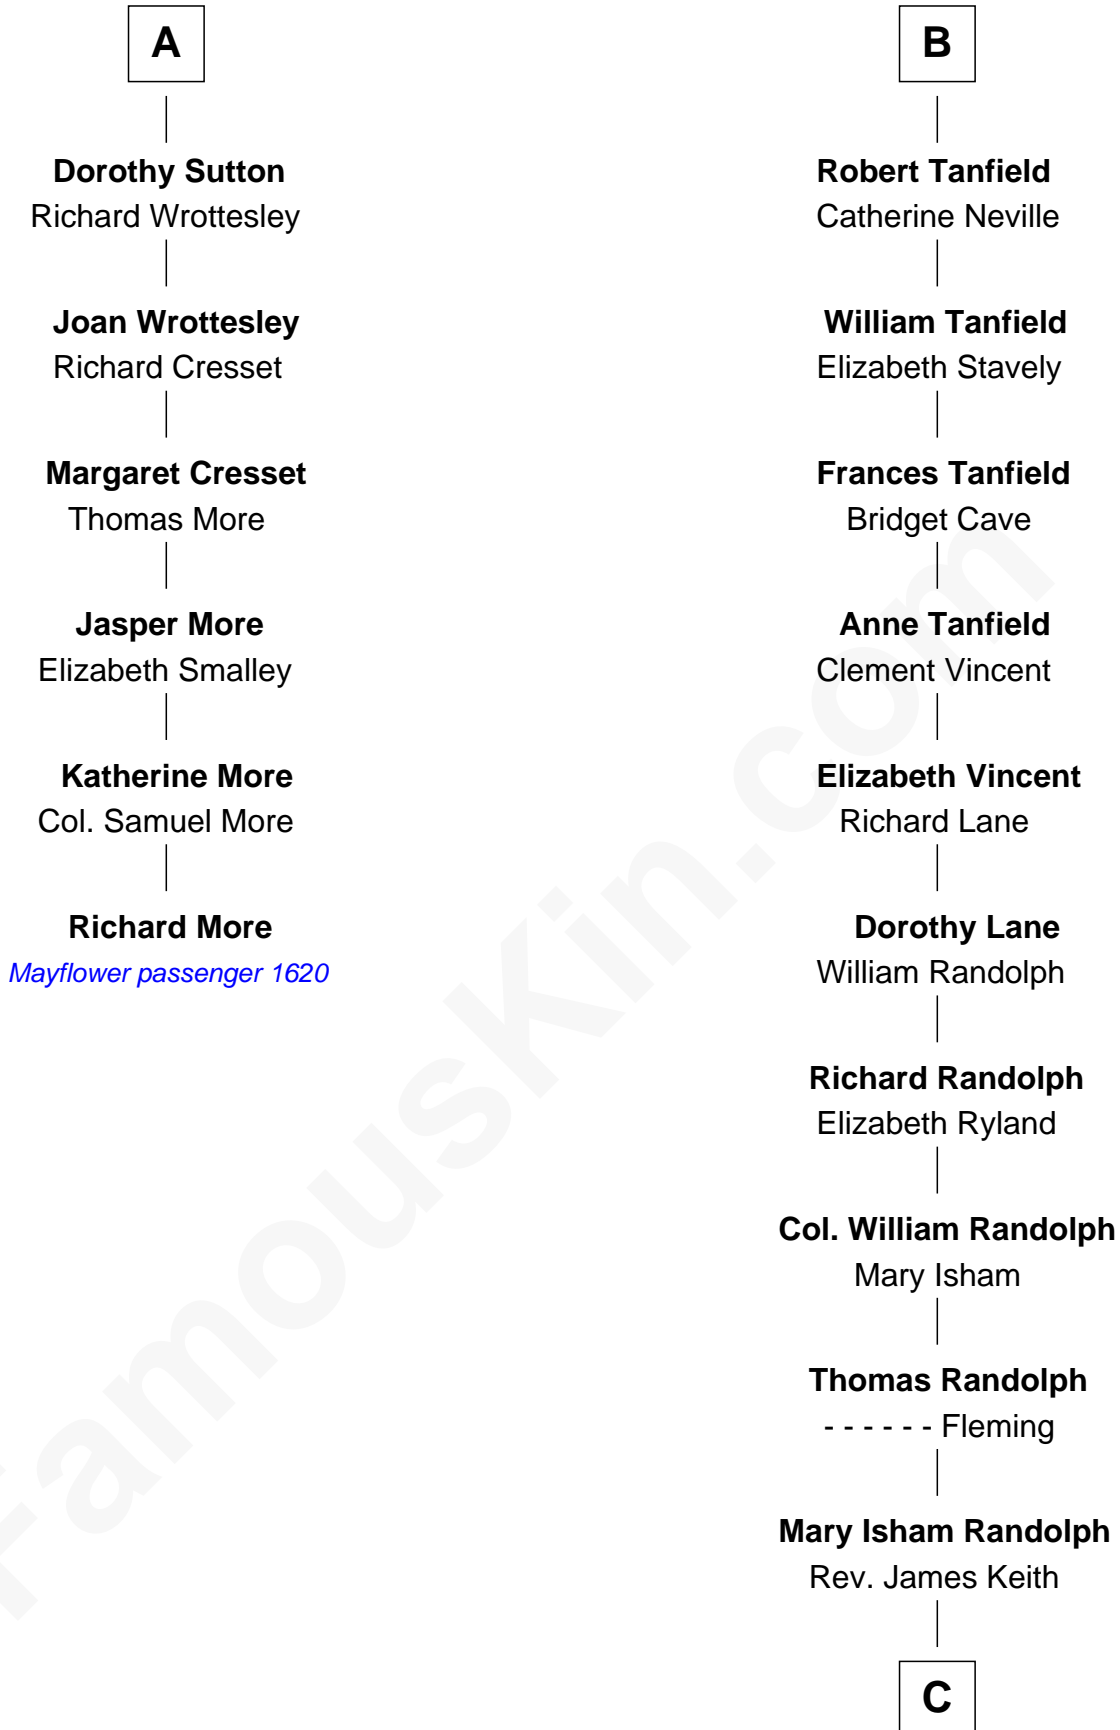

# FamousKin.com Relationship Chart of

**Richard More**

*(c1614 - c1696) Mayflower passenger 1620*

**12th cousin 6 times removed of**

**John Marshall**

*4th Chief Justice of the U.S. Supreme Court*

**Roger de Mortimer**

Joan de Geneville

**Sir Edmund Mortimer**  
Elizabeth de Badlesmere

**Sir Roger de Mortimer**  
Philippa de Montagu

**Edmund Mortimer**  
Philippa Plantagenet

**Elizabeth Mortimer**  
Sir Henry Percy

**Elizabeth Percy**  
Sir John Clifford

**Thomas Clifford**  
Joan Dacre

**Matilda Clifford**  
Sir Edmund Sutton

**A**

**Joan Moritmer**  
James Audley

**Joan Audley**  
Sir John Touchet

**John Touchet**  
-----

**John Touchet**  
Isabel -----

**James Touchet**  
Eleanor de Holland

**Elizabeth Touchet**  
Edward Brooke

**Elizabeth Brooke**  
Sir Robert Tanfield

**B**

**C**

**Mary Randolph Keith**  
Col. Thomas Marshall

**John Marshall**  
*U.S. Supreme Court Chief Justice*

FamousKin.com