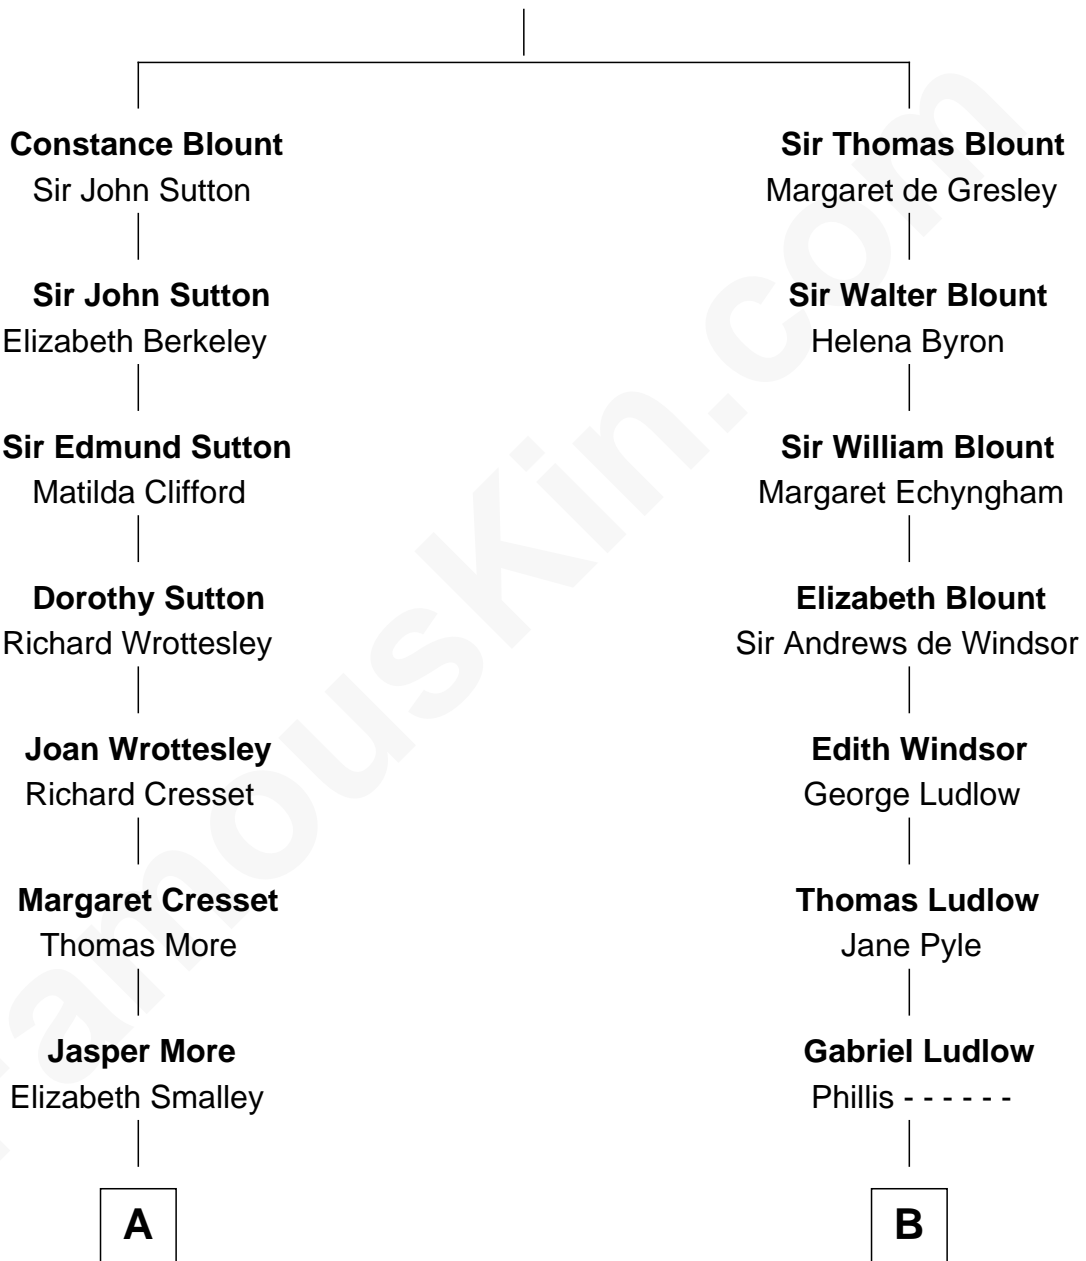

MAYFLOWER

FamousKin.com Relationship Chart of

Richard More

(c1614 - c1696) *Mayflower* passenger 1620

8th cousin 10 times removed of

Edward Norton

Movie Actor

Sir Walter Blount

Sancha de Ayala

C

Edward Mower Norton

Lydia Robinson Rouse

Edward Norton

Movie Actor

FamousKin.com