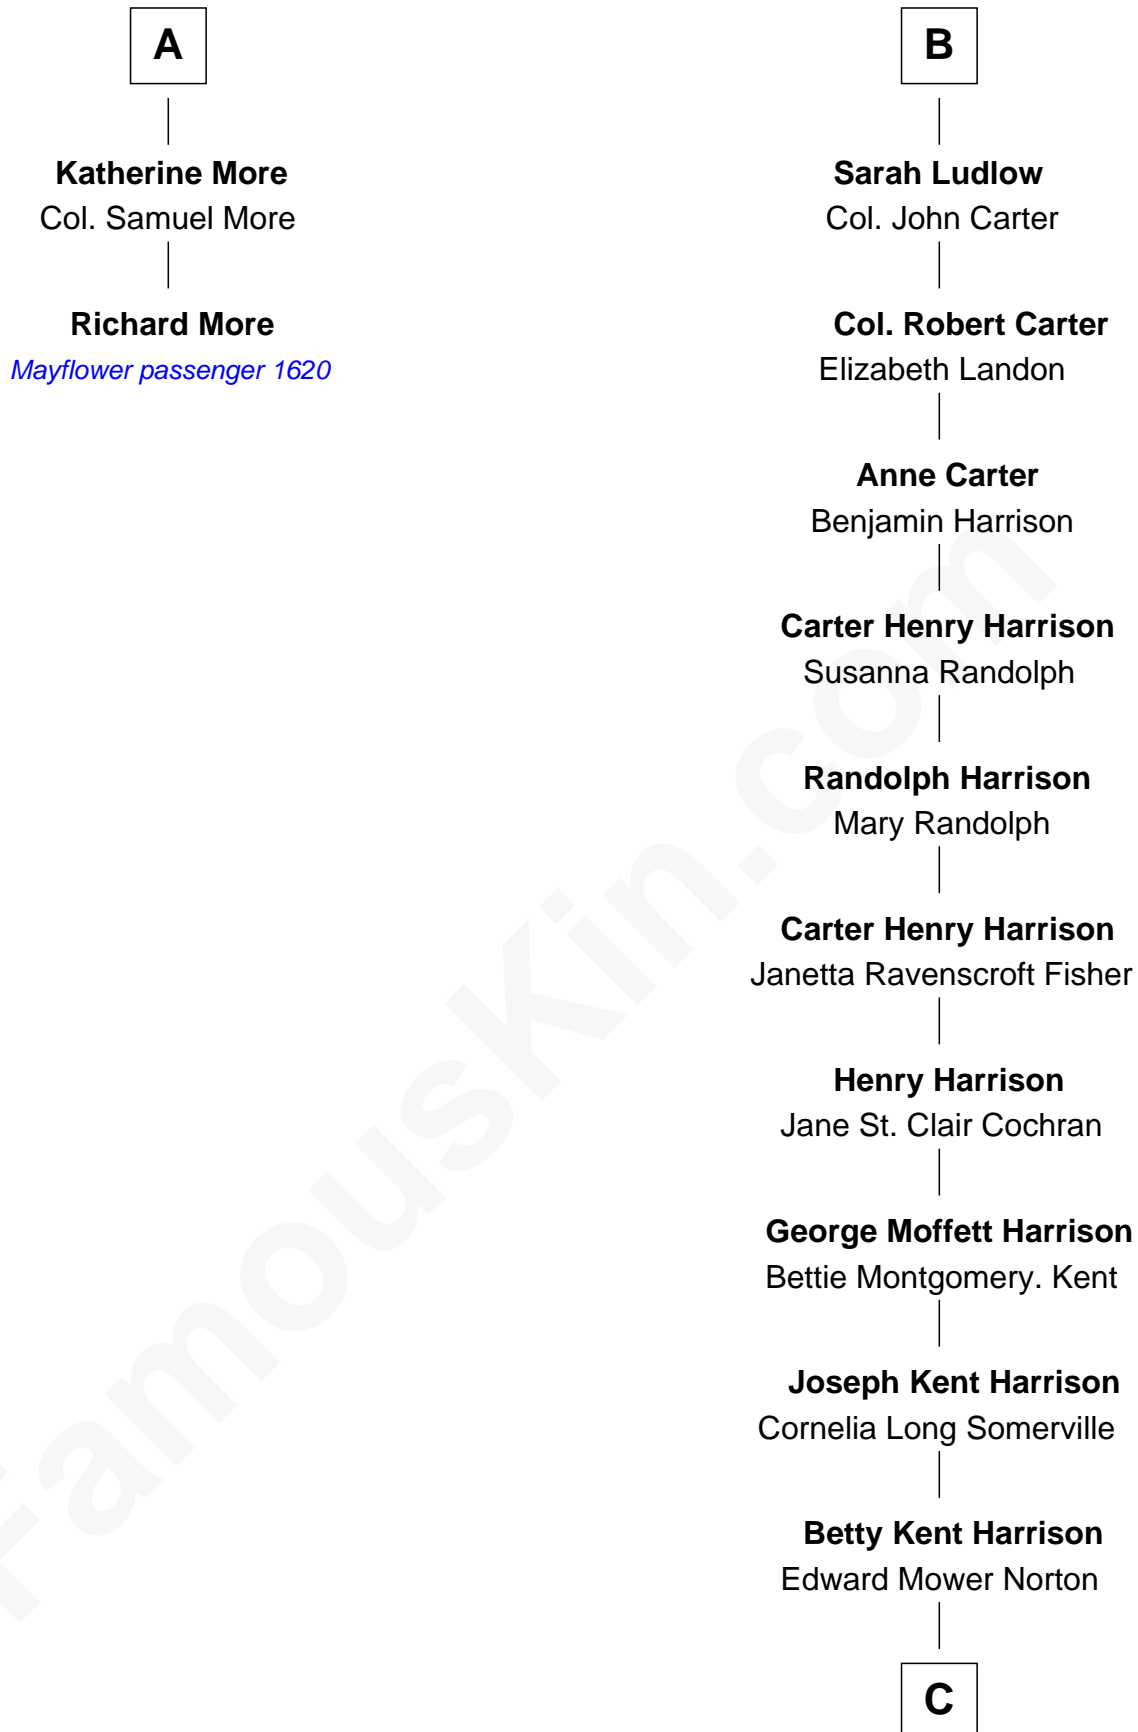

MAYFLOWER

FamousKin.com Relationship Chart of

Richard More

(c1614 - c1696) *Mayflower* passenger 1620

8th cousin 10 times removed of

Edward Norton

Movie Actor

Sir Walter Blount

Sancha de Ayala

C

Edward Mower Norton

Lydia Robinson Rouse

Edward Norton

Movie Actor

FamousKin.com