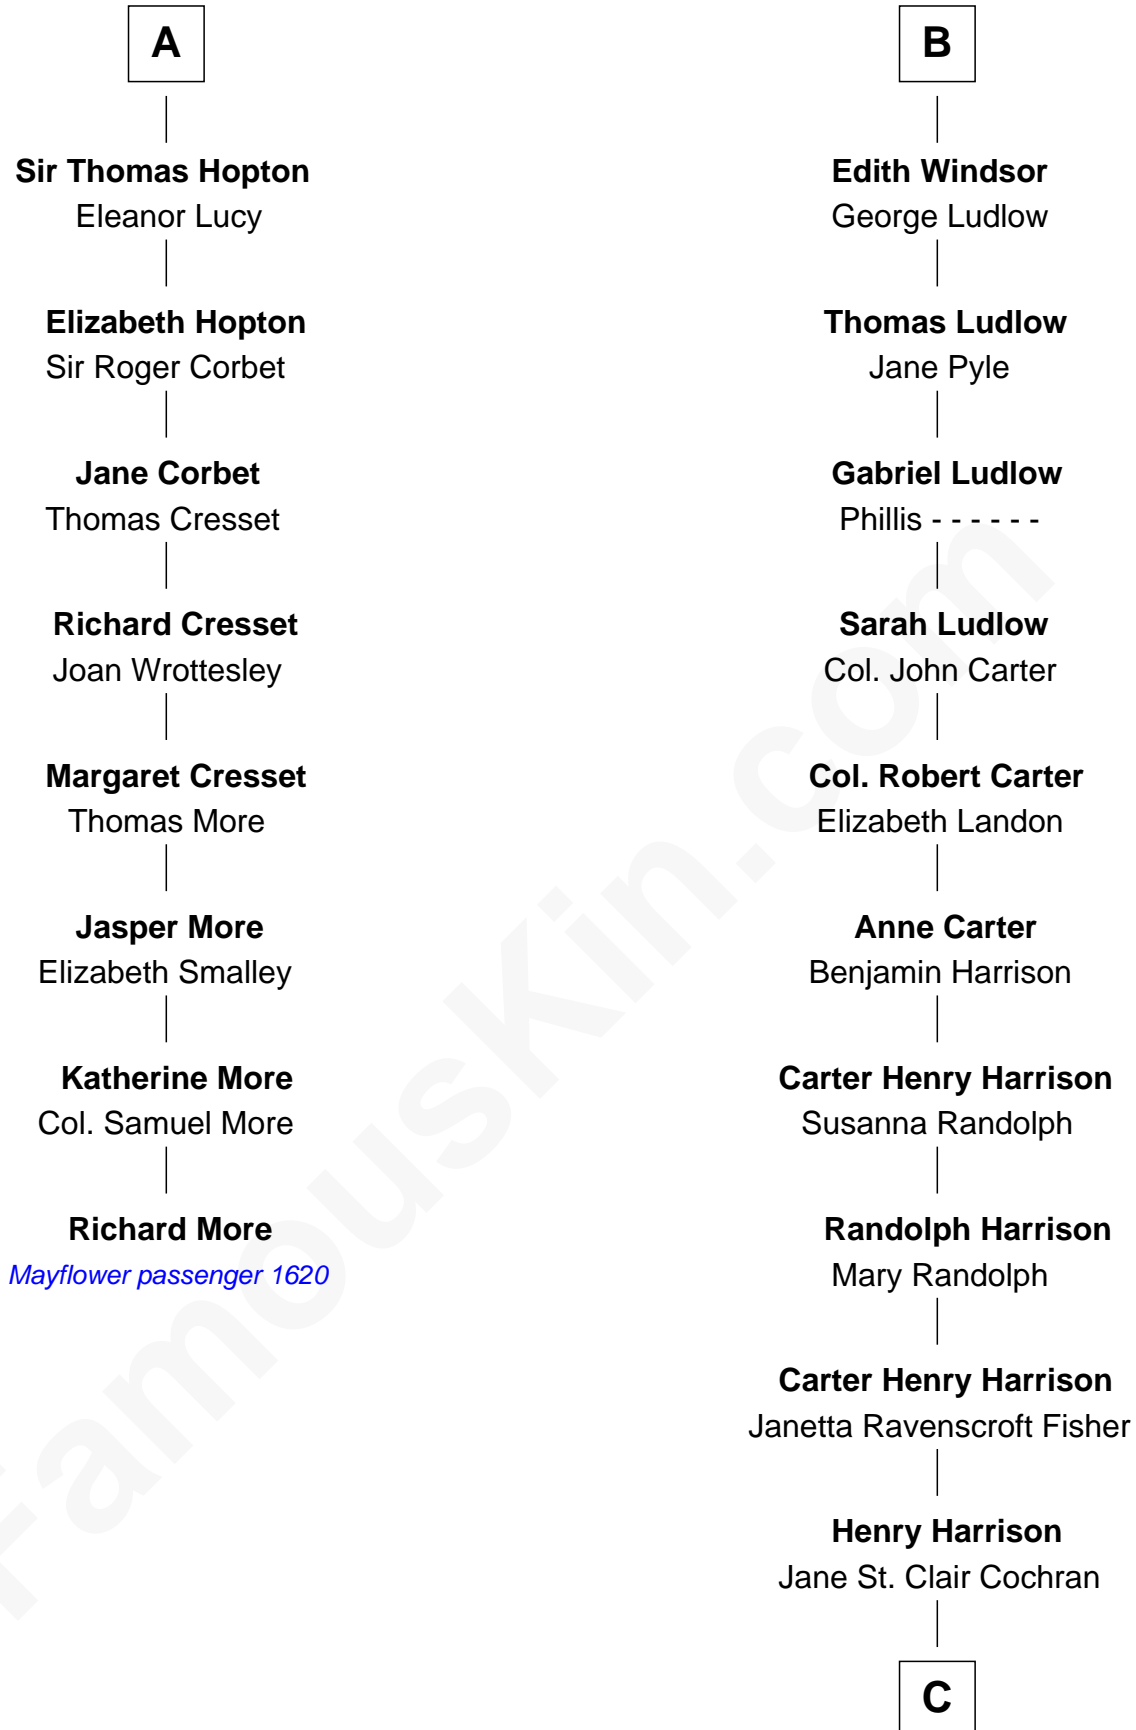

# FamousKin.com Relationship Chart of

**Richard More**

*(c1614 - c1696) Mayflower passenger 1620*

**14th cousin 7 times removed of**

**Edward Norton**

*Movie Actor*

**Humphrey de Bohun**

Elizabeth Plantagenet

**Eleanor de Bohun**

Sir James le Boteler

**Pernel le Boteler**

Sir Gilbert Talbot

**Elizabeth Talbot**

Sir Henry de Grey

**Richard Grey**

Blanche de la Vache

John Andrews

**Elizabeth Andrews**

Sir Thomas de Windsor

**Sir Andrews de Windsor**

Elizabeth Blount

**B**

**C**

**George Moffett Harrison**  
Bettie Montgomery. Kent

**Joseph Kent Harrison**  
Cornelia Long Somerville

**Betty Kent Harrison**  
Edward Mower Norton

**Edward Mower Norton**  
Lydia Robinson Rouse

**Edward Norton**  
*Movie Actor*