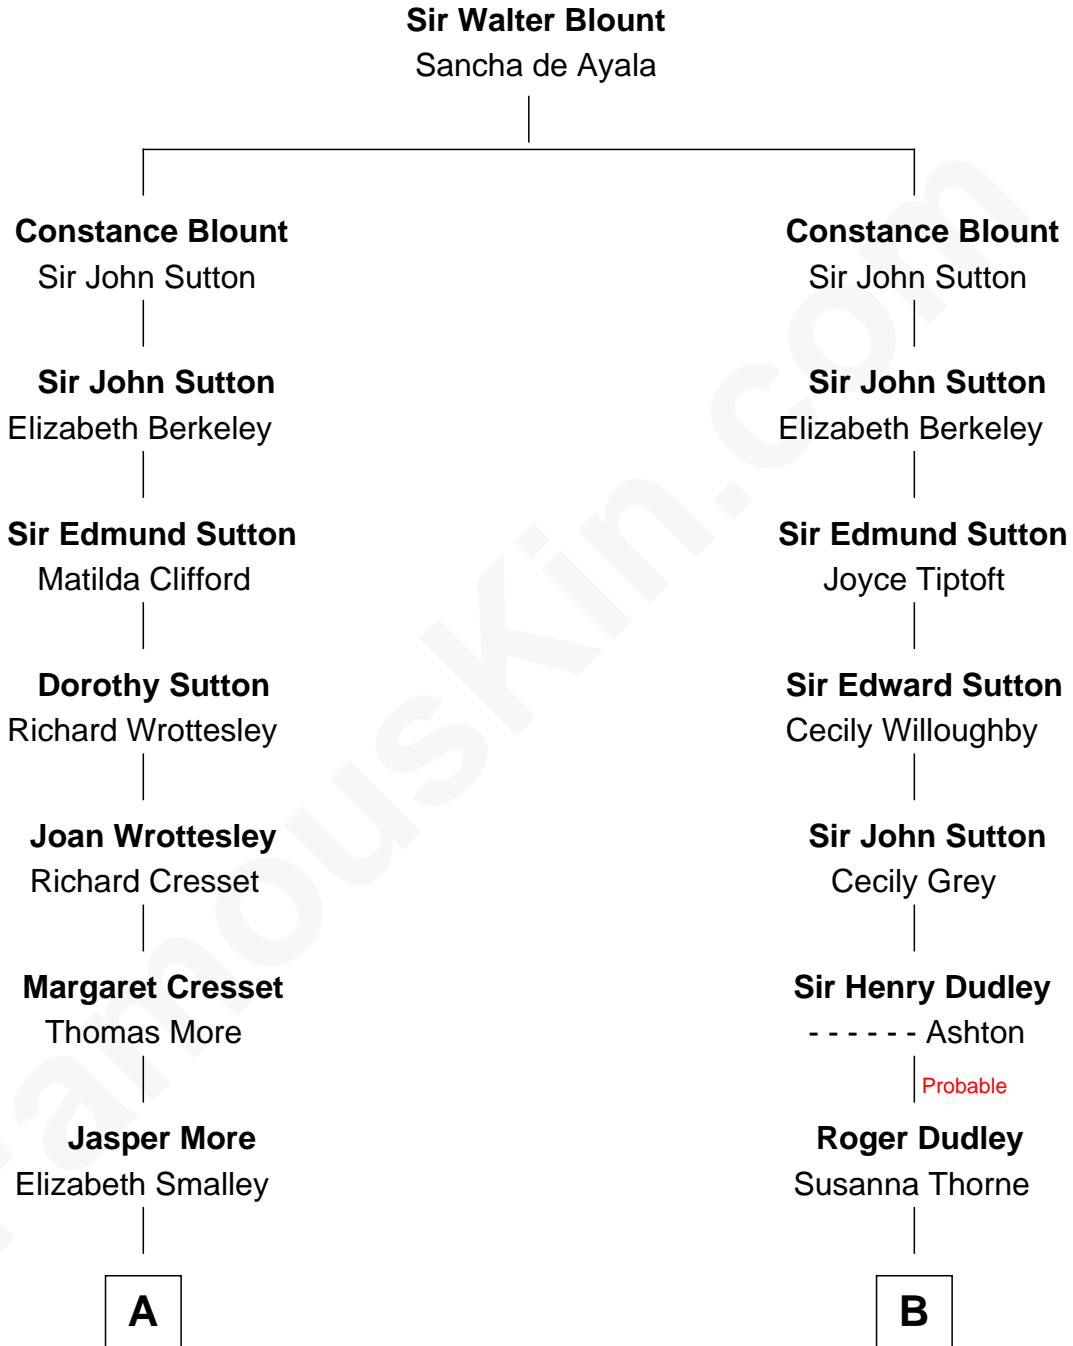

MAYFLOWER

FamousKin.com Relationship Chart of **Richard More**

(c1614 - c1696) *Mayflower* passenger 1620

8th cousin 7 times removed of

Oliver Wendell Holmes, Jr.
U.S. Supreme Court Justice

A

Katherine More
Col. Samuel More

Richard More
Mayflower passenger 1620

B

Gov. Thomas Dudley
Dorothy York

Anne Dudley
Gov. Simon Bradstreet

Samuel Bradstreet
Mercy Tyng

Mercy Bradstreet
Dr. James Oliver

Sarah Oliver
Jacob Wendell

Oliver Wendell
Mary Jackson