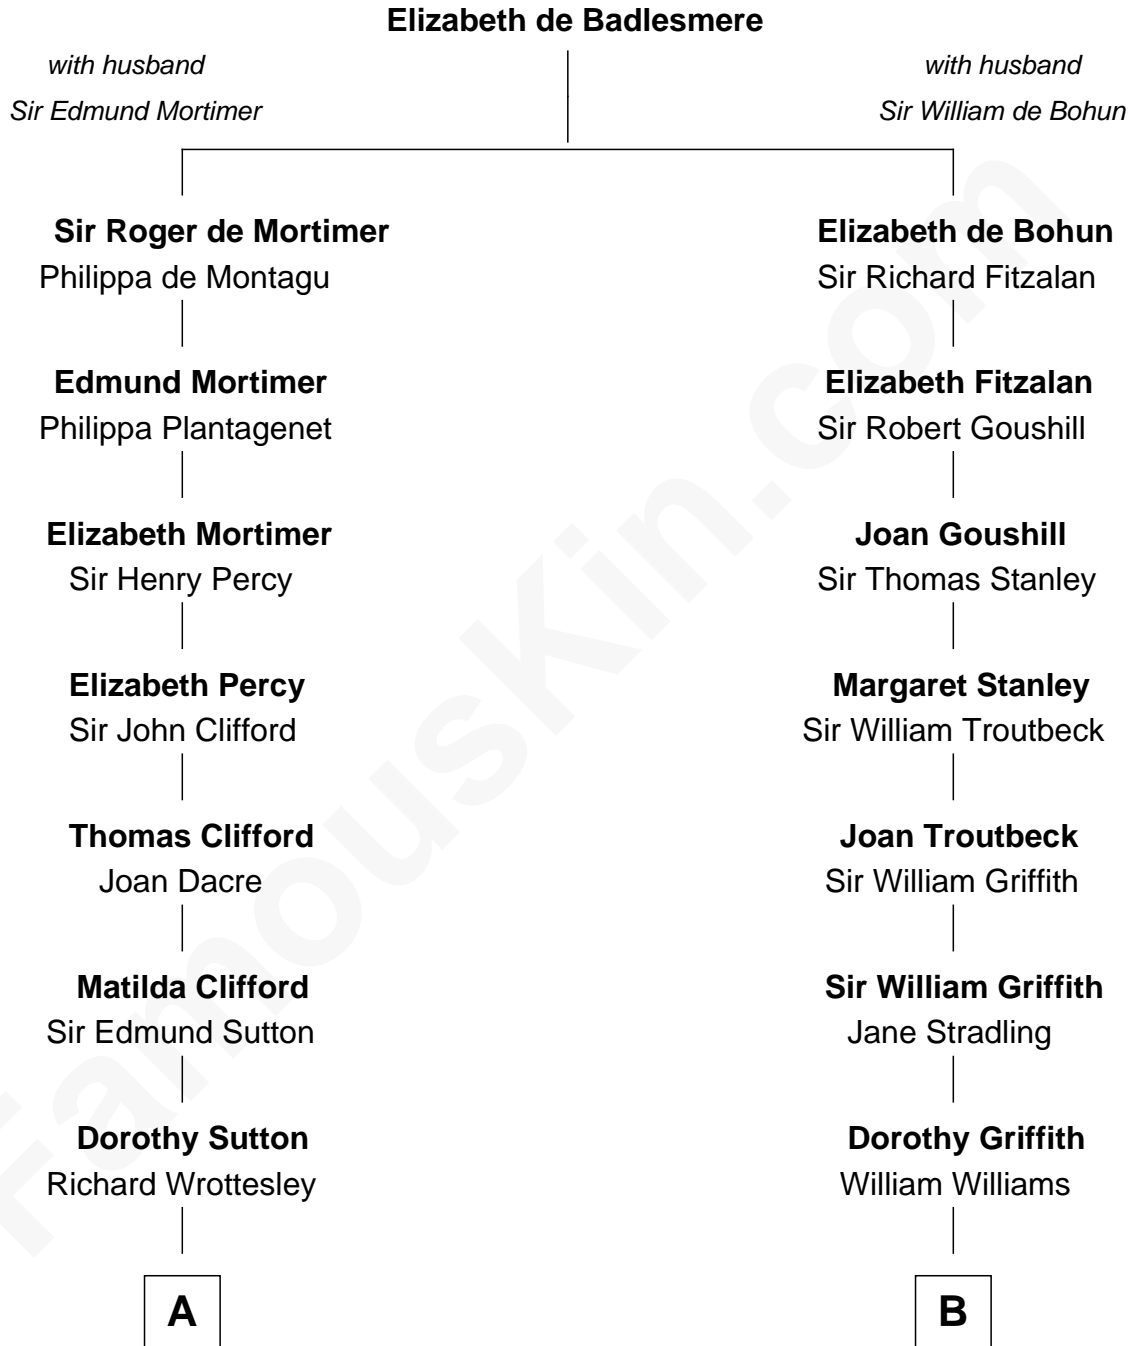

MAYFLOWER

FamousKin.com Relationship Chart of **Richard More**

(c1614 - c1696) *Mayflower* passenger 1620

11th cousin 4 times removed of

Oliver Wendell Holmes, Sr.

American "Fireside" Poet

A

Joan Wrottesley

Richard Cresset

Margaret Cresset

Thomas More

Jasper More

Elizabeth Smalley

Katherine More

Col. Samuel More

Richard More