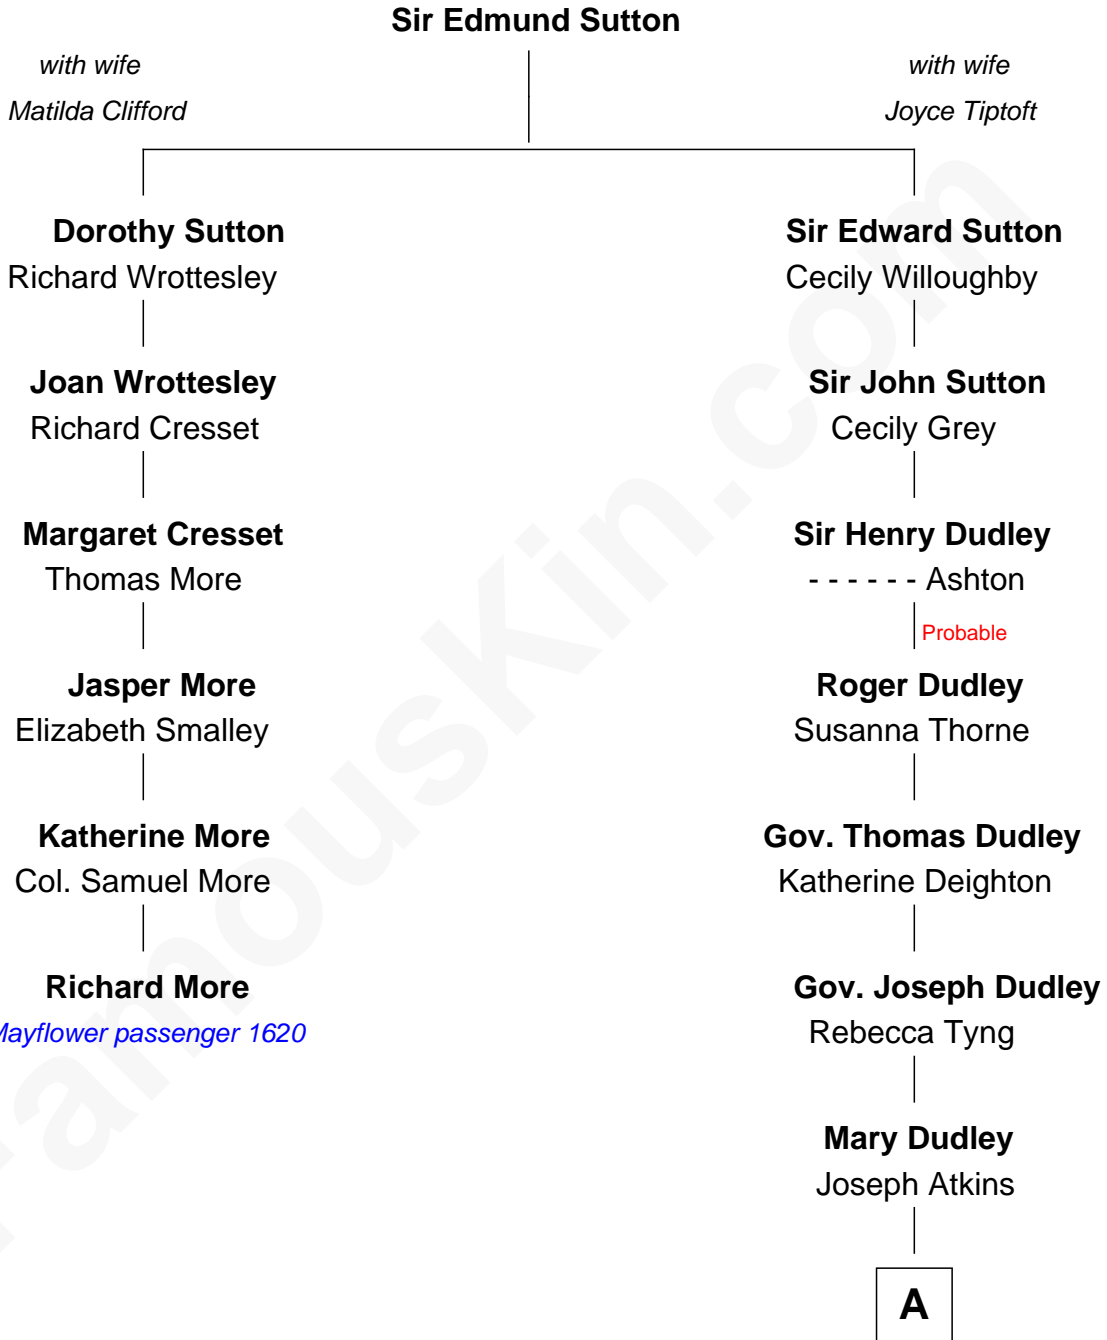

MAYFLOWER

FamousKin.com Relationship Chart of **Richard More**

(c1614 - c1696) *Mayflower passenger 1620*

5th cousin 8 times removed of

Endicott Peabody

62nd Governor of Massachusetts

A

Dudley Atkins

Sarah Kent

Catherine Atkins

Samuel Eliot

Mary Harrison Eliot

Edmund Dwight

Mary Eliot Dwight

Dr. Samuel Parkman

Henry Parkman