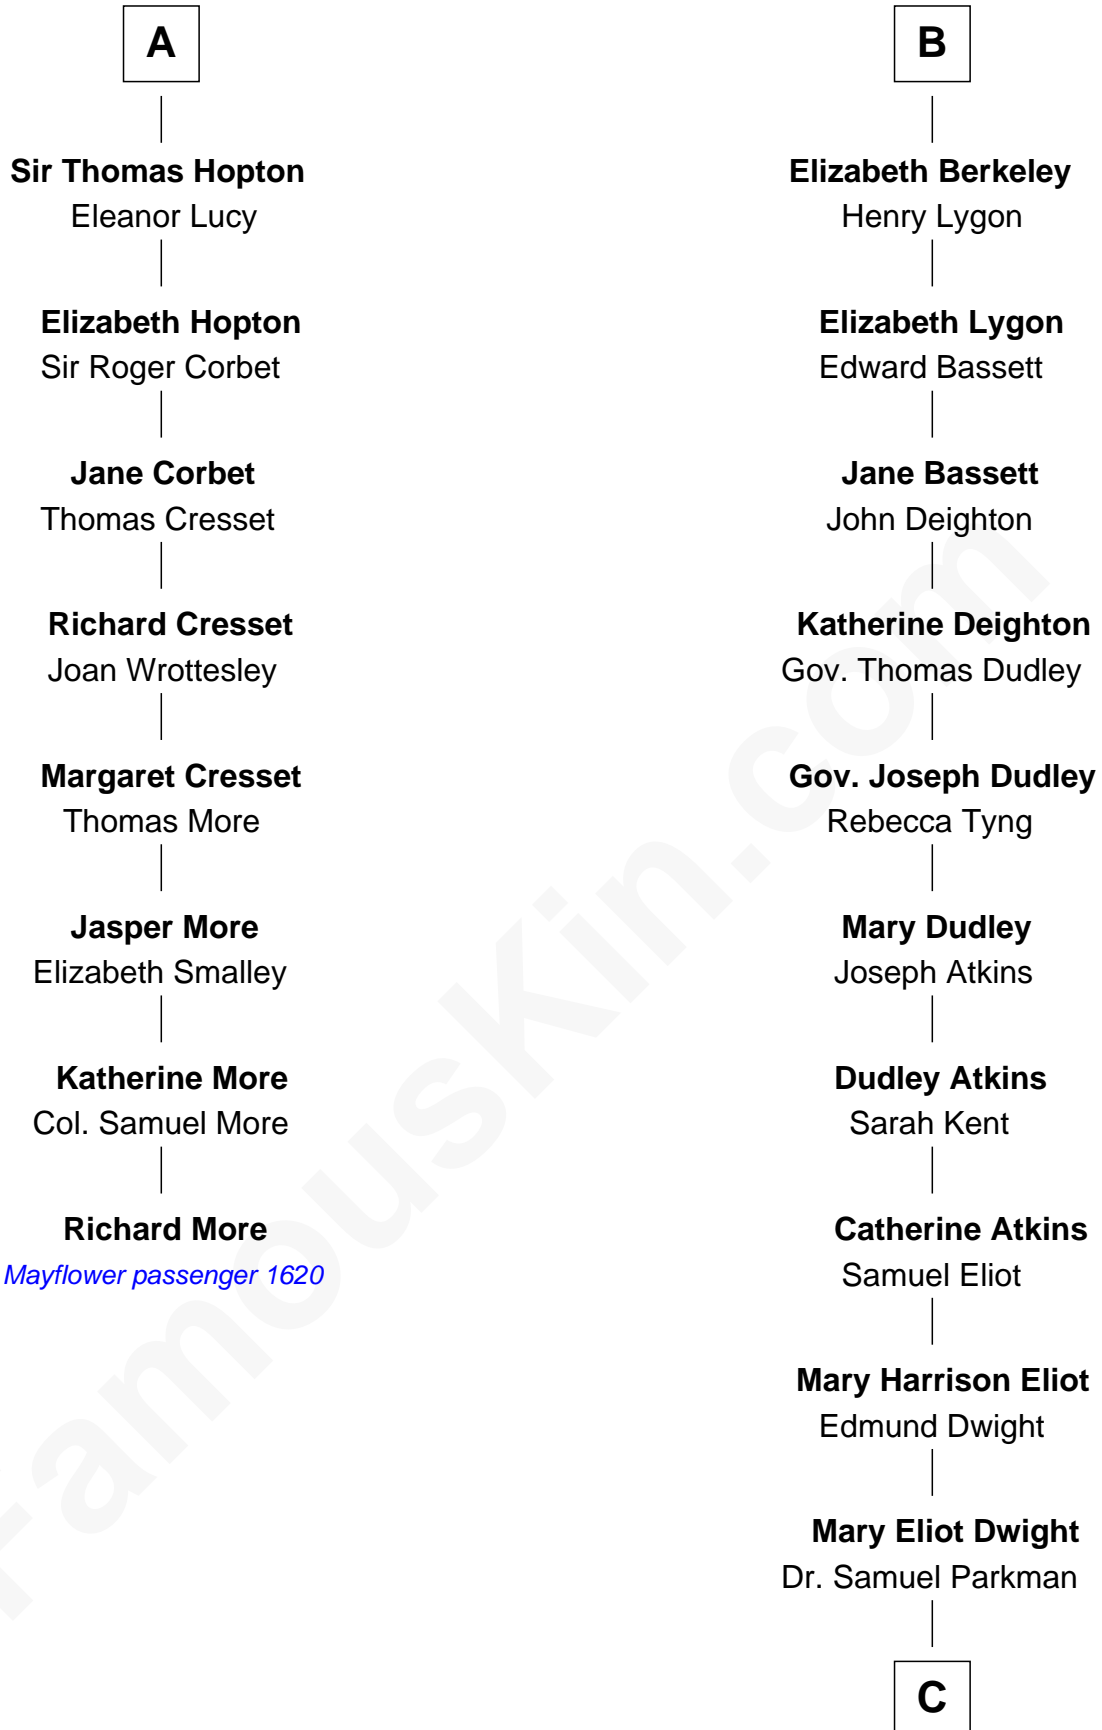

# FamousKin.com Relationship Chart of **Richard More**

*(c1614 - c1696) Mayflower passenger 1620*

**14th cousin 5 times removed of**

**Endicott Peabody**

*62nd Governor of Massachusetts*

**Humphrey de Bohun**

Elizabeth Plantagenet

**Eleanor de Bohun**

Sir James le Boteler

**Pernel le Boteler**

Sir Gilbert Talbot

**Elizabeth Talbot**

Sir Henry de Grey

**Richard Grey**

**Sir William de Bohun**

Elizabeth de Badlesmere

**Elizabeth de Bohun**

Sir Richard Fitzalan

**Elizabeth Fitzalan**

Sir Thomas Mowbray

**Isabel Mowbray**

Sir James Berkeley

**Maurice Berkeley**

Isabel Mead

**Anne Berkeley**

Sir William Dennis

**Isabel Dennis**

Sir John Berkeley

**B**

**C**